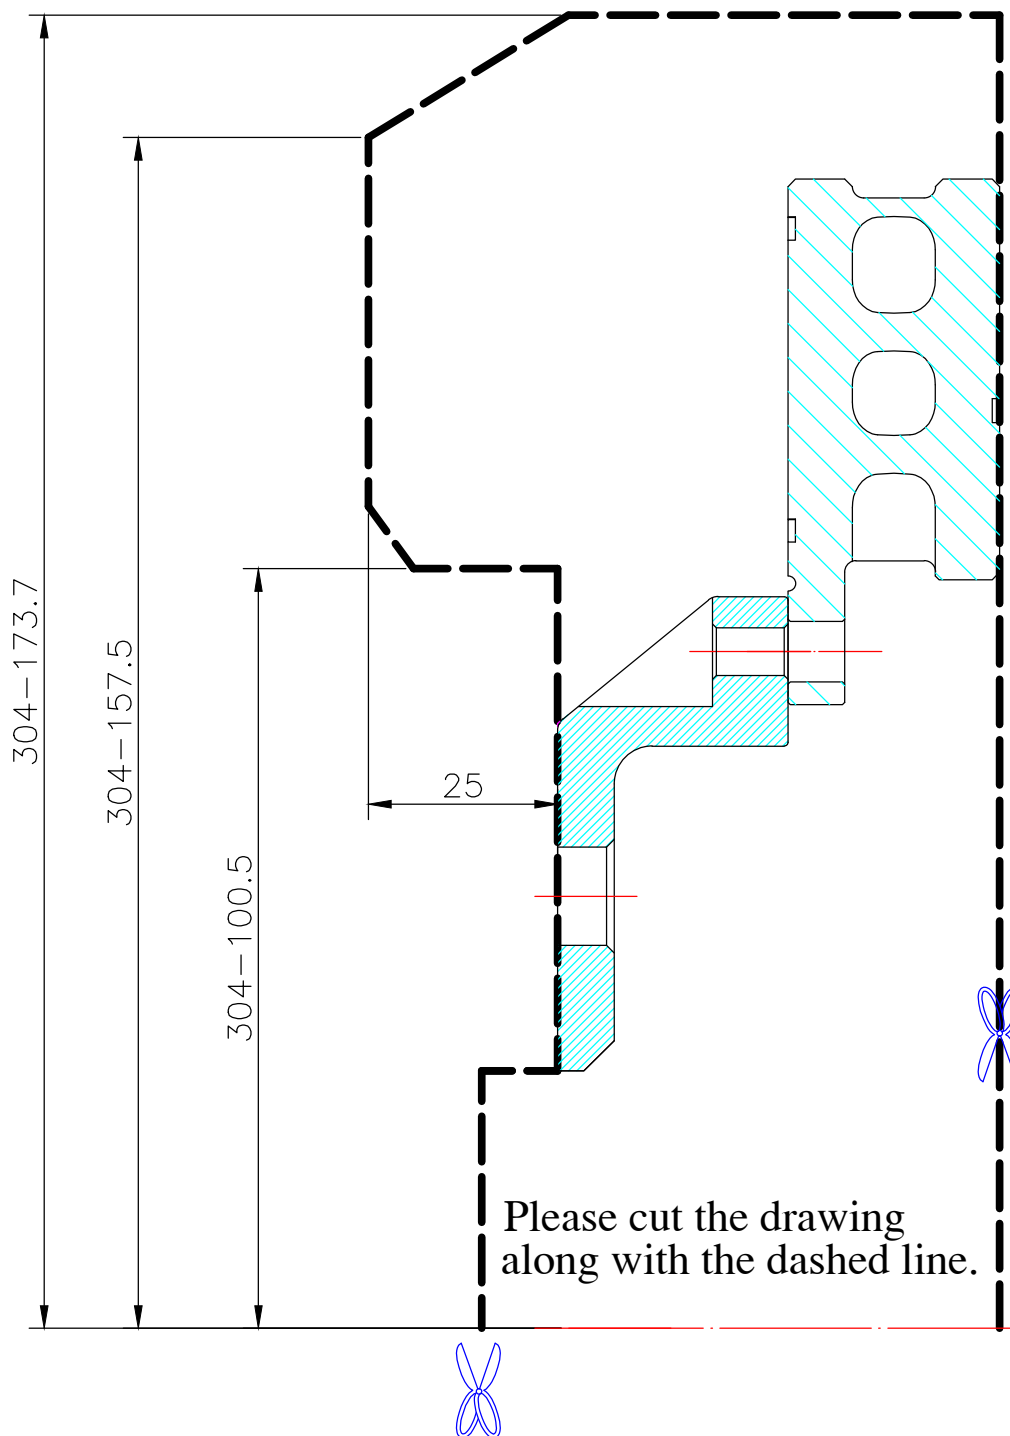

# WHEEL FITMENT TEMPLATES

AUDI	S2 COUPE	92~96
PARTS NO.	ROTOR DIAMETER	FRONT/REAR
AU22-8	304 X 28	FRONT
		PCD
		5 X 112

The wheel fitment is only for your reference and it can not 100% ensure the clearance between caliper and rim is ok. if there is any interference issue, please change your wheel as possible.