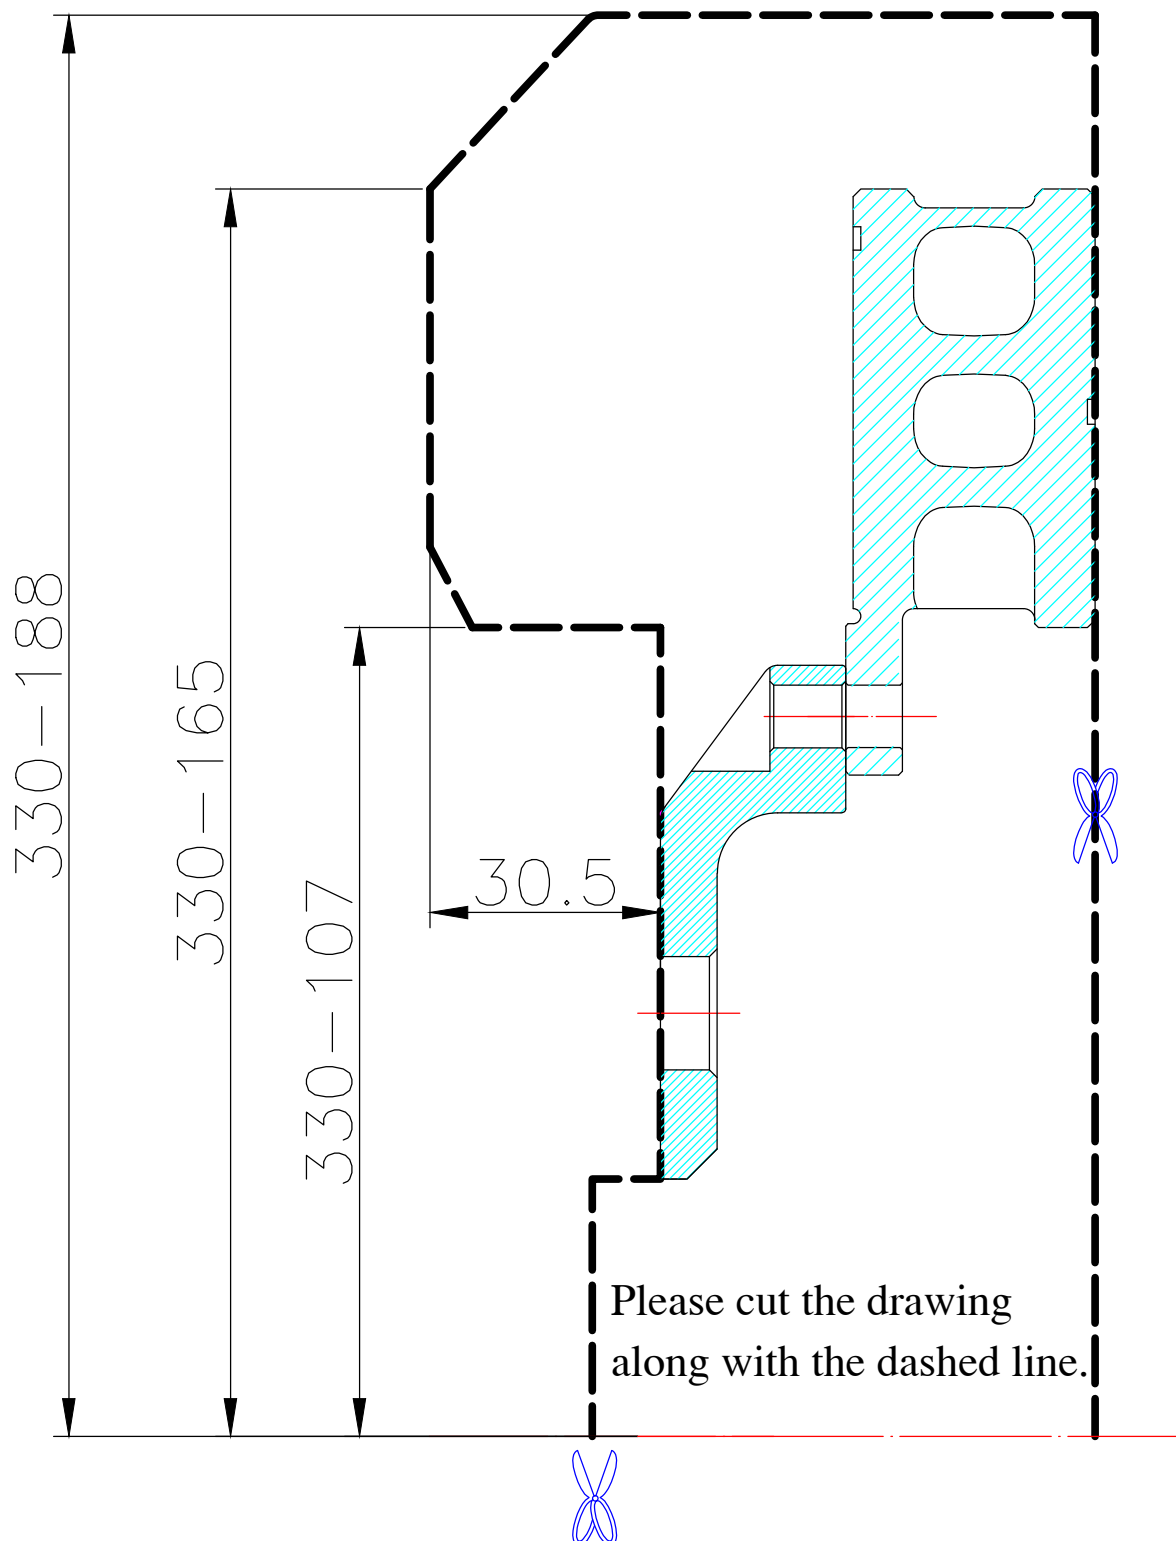

WHEEL FITMENT TEMPLATES

AUDI	S2 COUPE	92~96	
PARTS NO.	ROTOR DIAMETER	FRONT/REAR	PCD
AU22-8	330X 32	FRONT	5X112

The wheel fitment is only for your reference and it can not 100% ensure the clearance between caliper and rim is ok. if there is any interference issue, please change your wheel as possible.