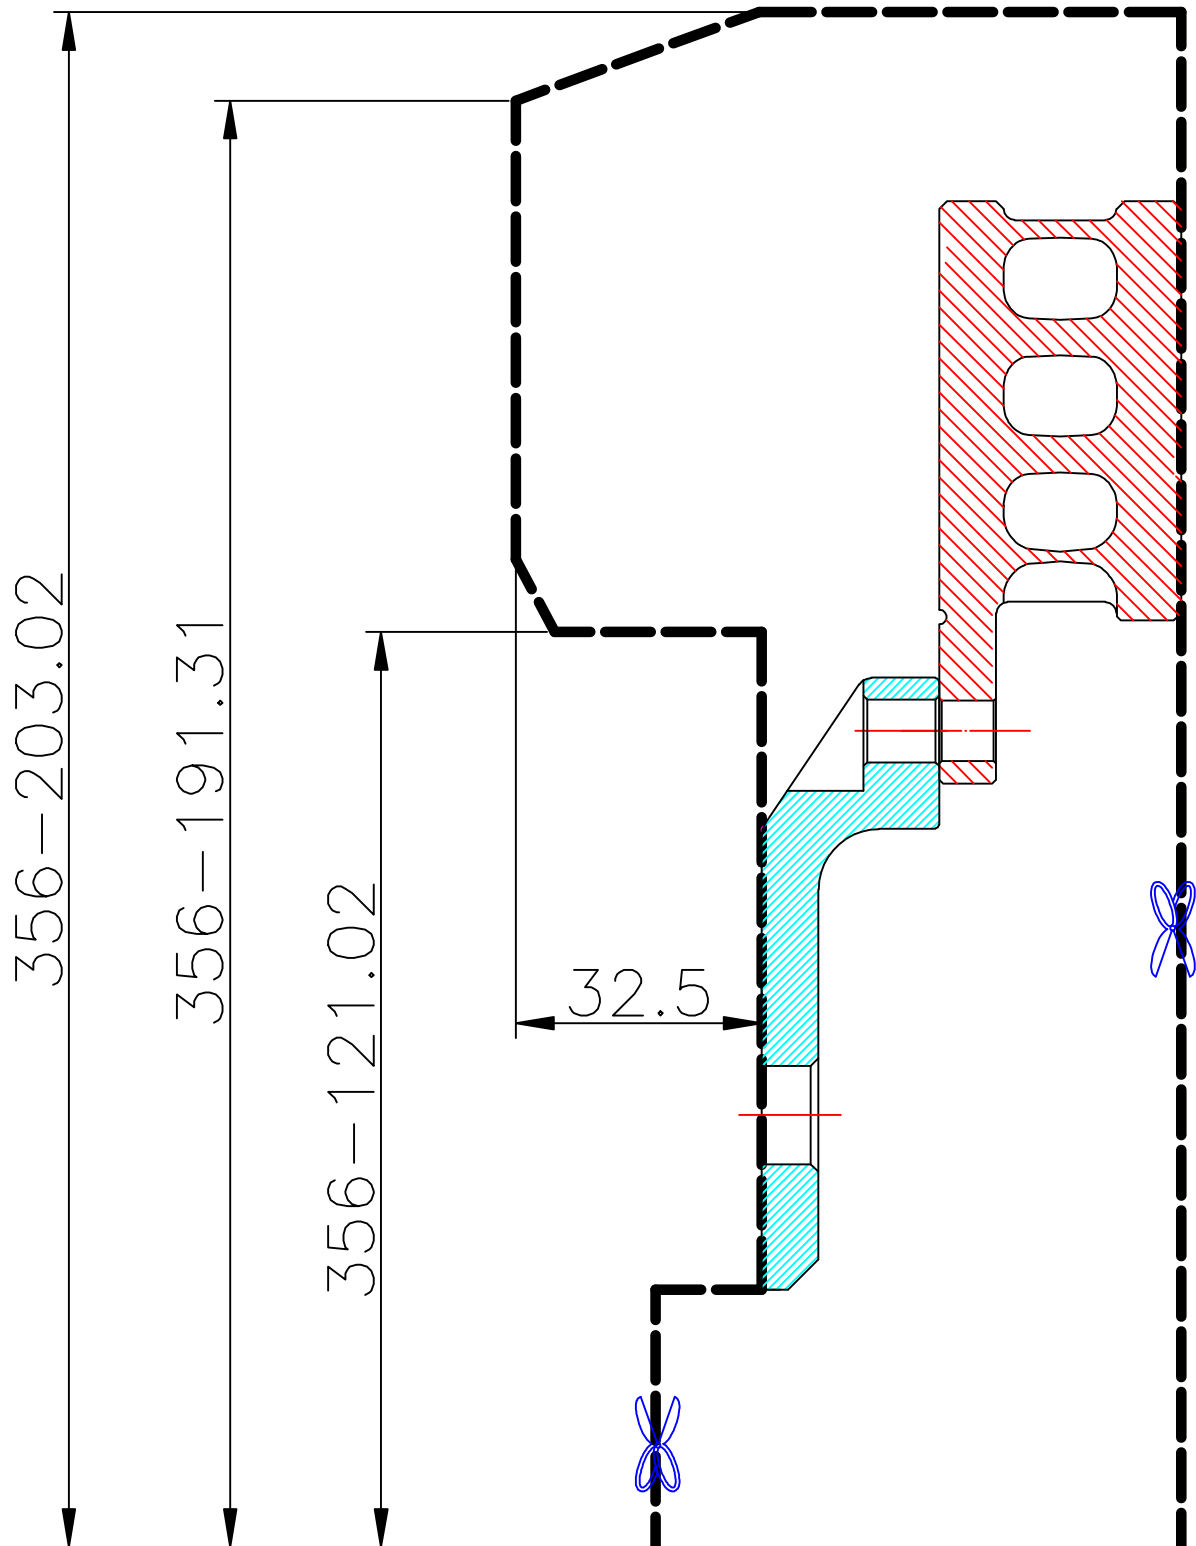

# WHEEL FITMENT TEMPLATES

AUDI	A5	08~UP	
PARTS NO.	ROTOR DIAMETER	FRONT/REAR	PCD
AU11-2-8	356X 32	FRONT	5 X 112

**The wheel fitment is only for your reference and it can not 100% ensure the clearance between caliper and rim is ok. if there is any interference issue, please change your wheel as possible.**