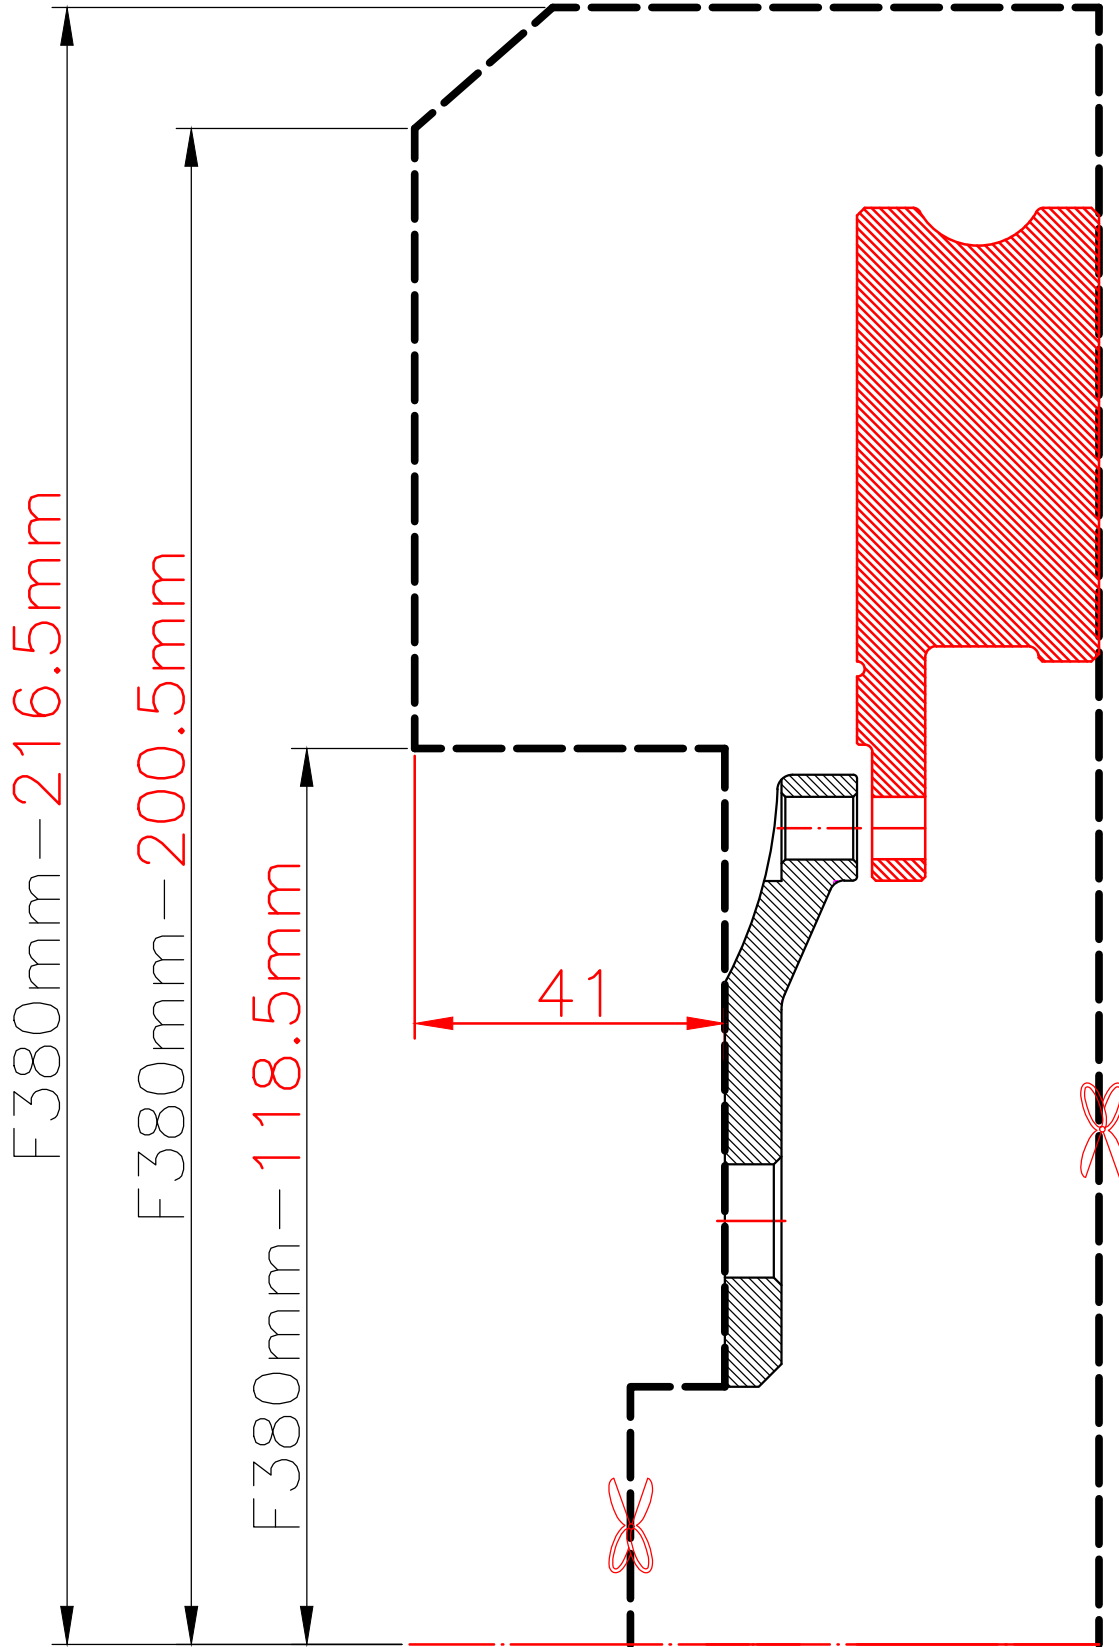

# WHEEL FITMENT TEMPLATES

AUDI	A8(D4 4H)	10~17
AU36-1-8	380 X 32	FRONT

The wheel fitment is only for your reference and it can not 100% ensure the clearance between caliper and rim is ok. if there is any interference issue, please change your wheel as possible.