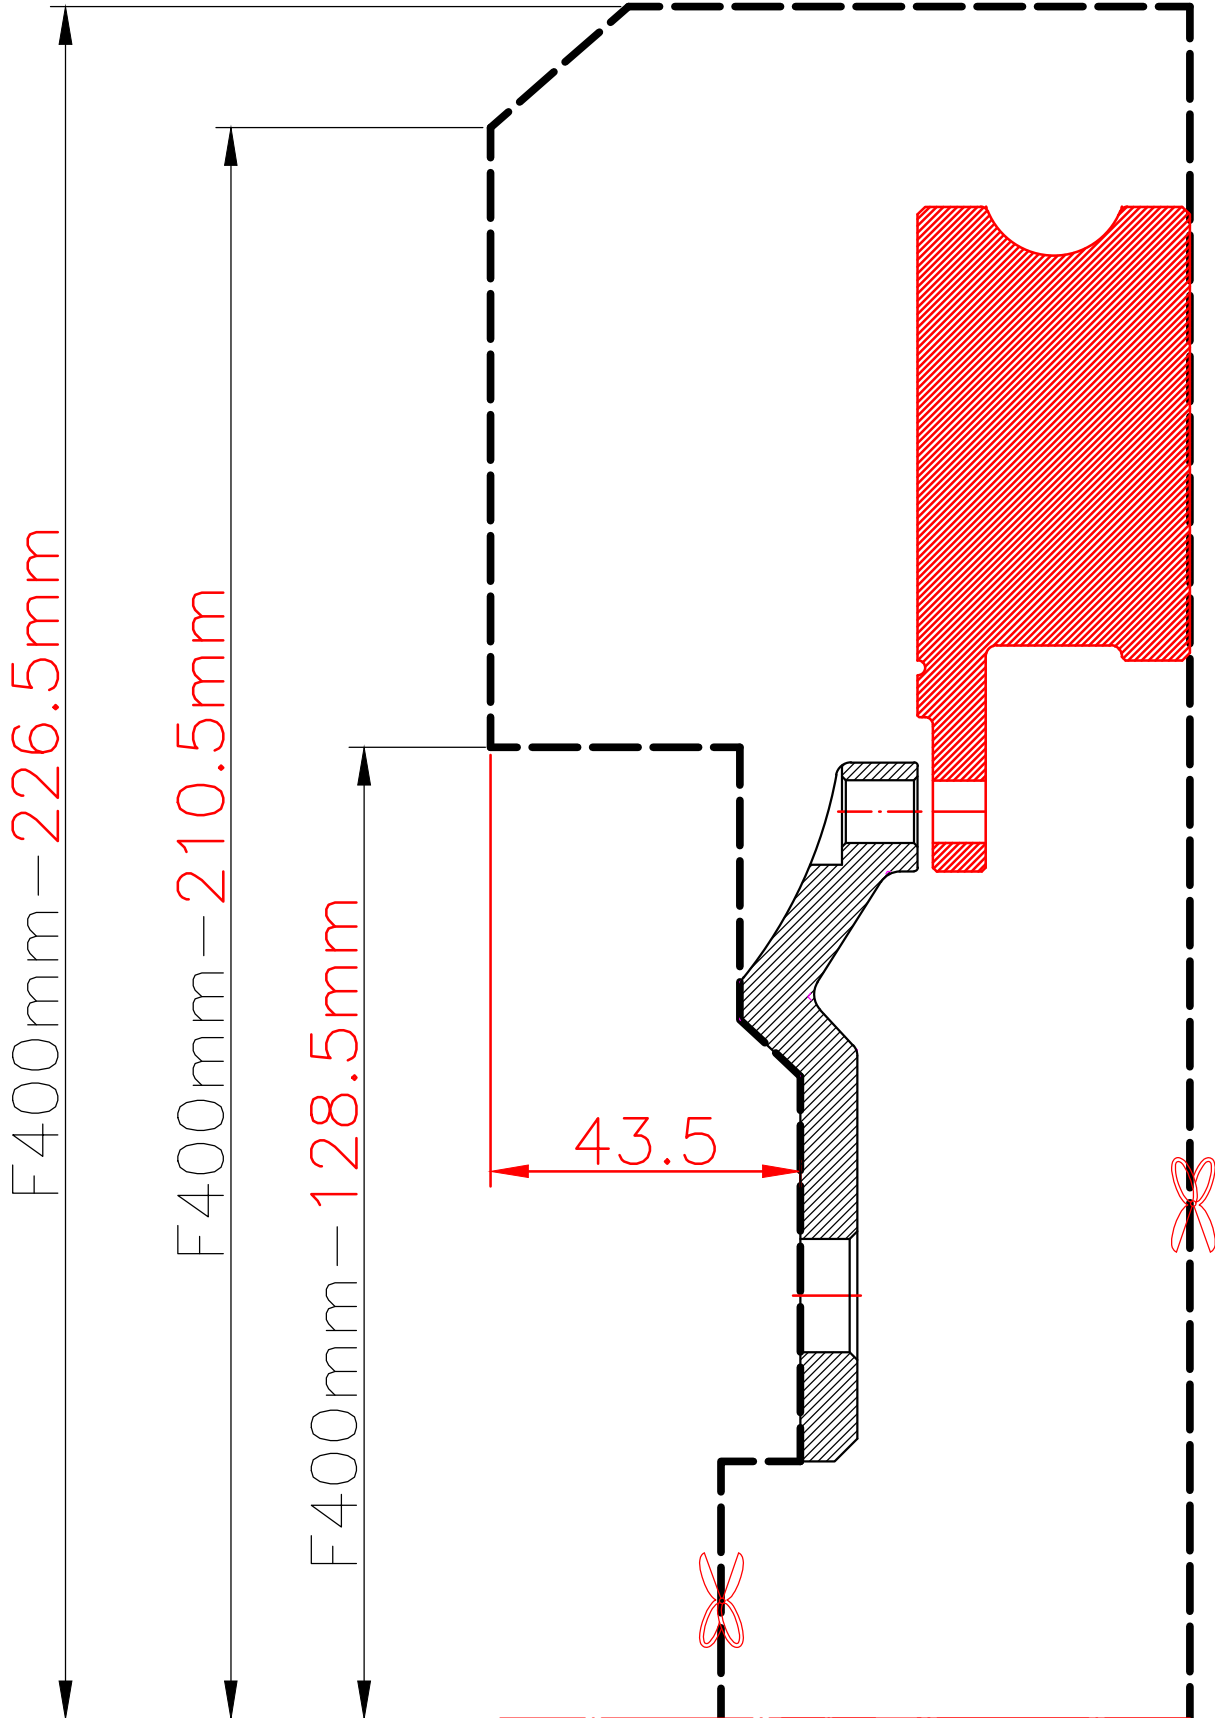

WHEEL FITMENT TEMPLATES

AUDI	A8(D4 4H)		10~17
AU36-1-8	400 X 36	FRONT	5 X 112

The wheel fitment is only for your reference and it can not 100% ensure the clearance between caliper and rim is ok. if there is any interference issue, please change your wheel as possible.