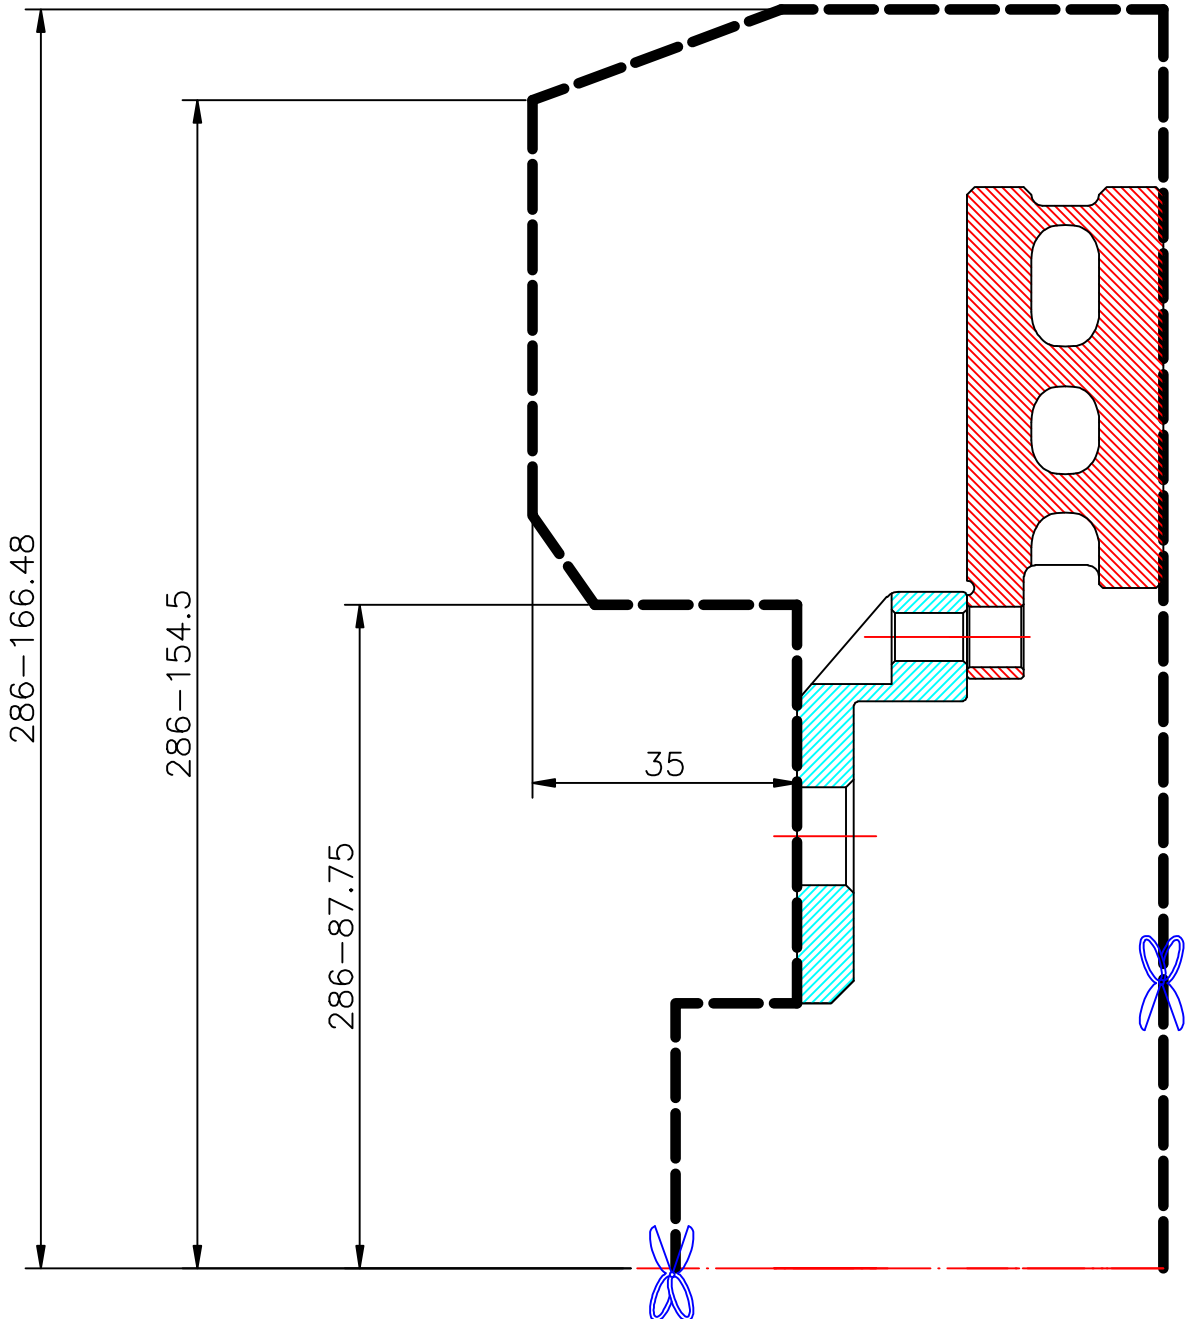

WHEEL FITMENT TEMPLATES

HONDA	CIVIC EK TYPE-R	96~00
PARTS NO.	ROTOR DIAMETER	FRONT/REAR
HO01-1-7	286 X 26	FRONT
		PCD
		5 X 114.3

The wheel fitment is only for your reference and it can not 100% ensure the clearance between caliper and rim is ok. if there is any interference issue, please change your wheel as possible.