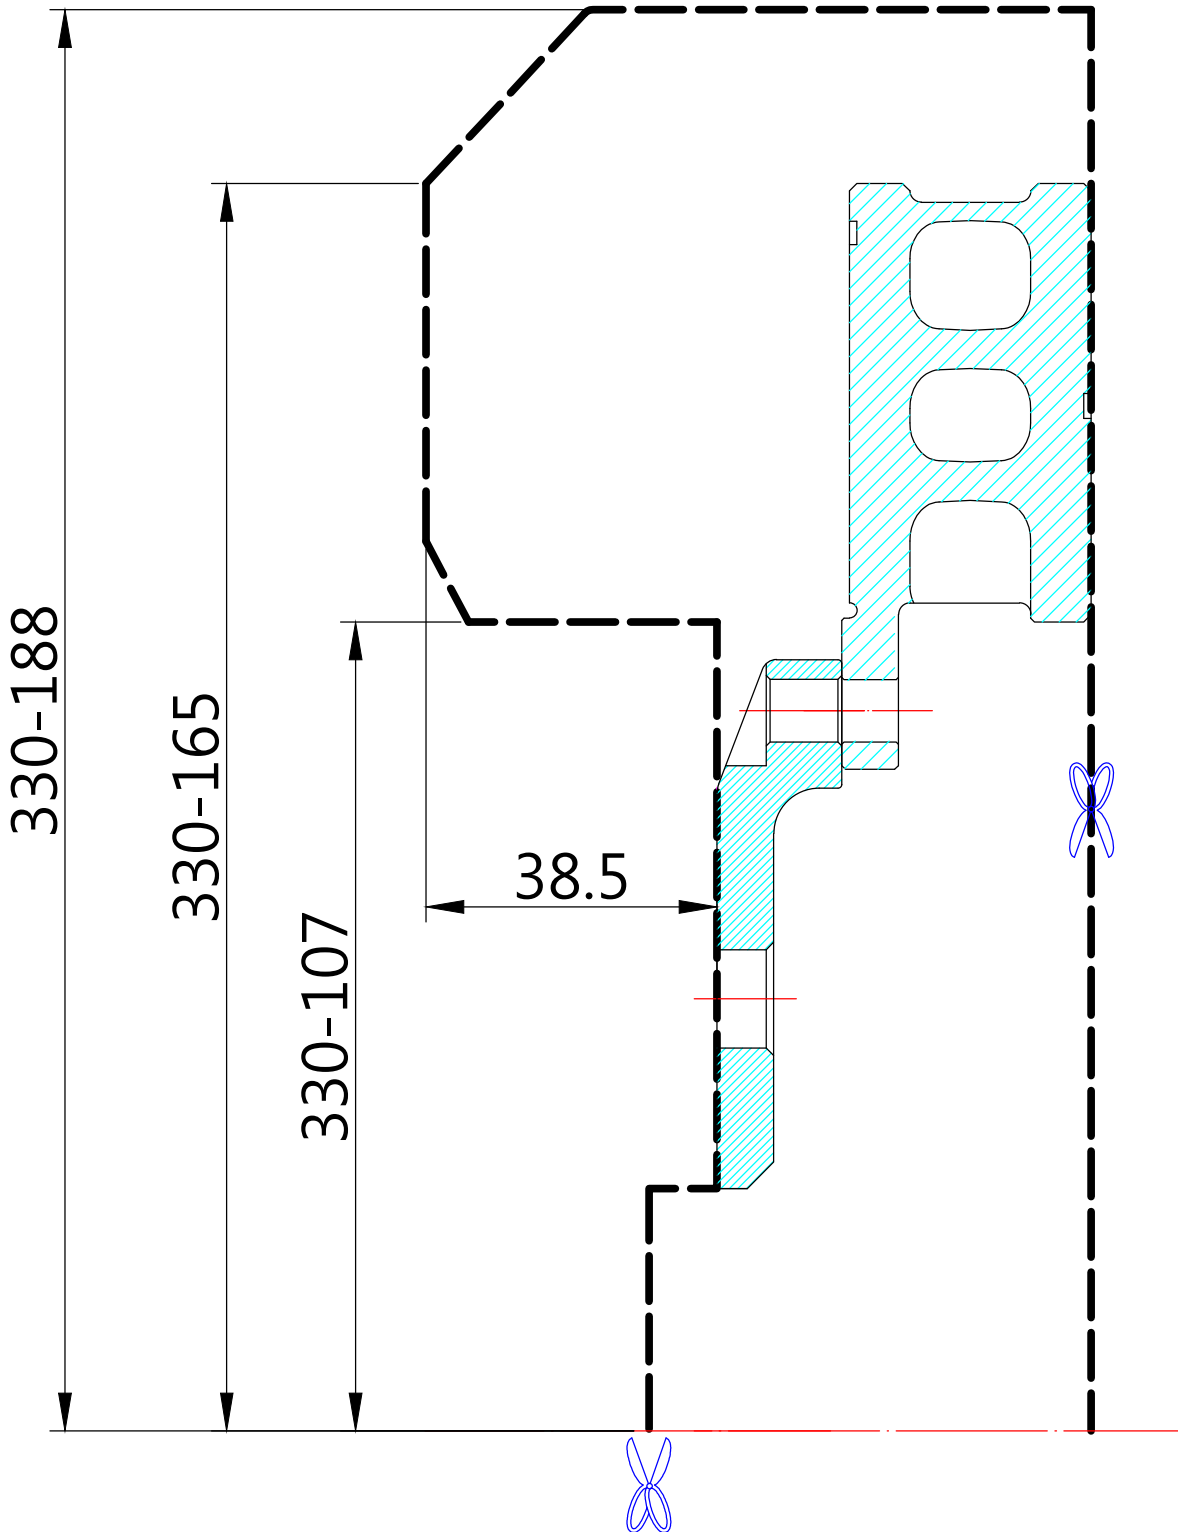

WHEEL FITMENT TEMPLATES

HONDA	CIVIC EP3 (JAPAN)	00~05	
PARTS NO.	ROTOR DIAMETER	FRONT/REAR	PCD
HO03-8	330X 32	FRONT	5 X 114.3

The wheel fitment is only for your reference and it can not 100% ensure the clearance between caliper and rim is ok. if there is any interference issue, please change your wheel as possible.