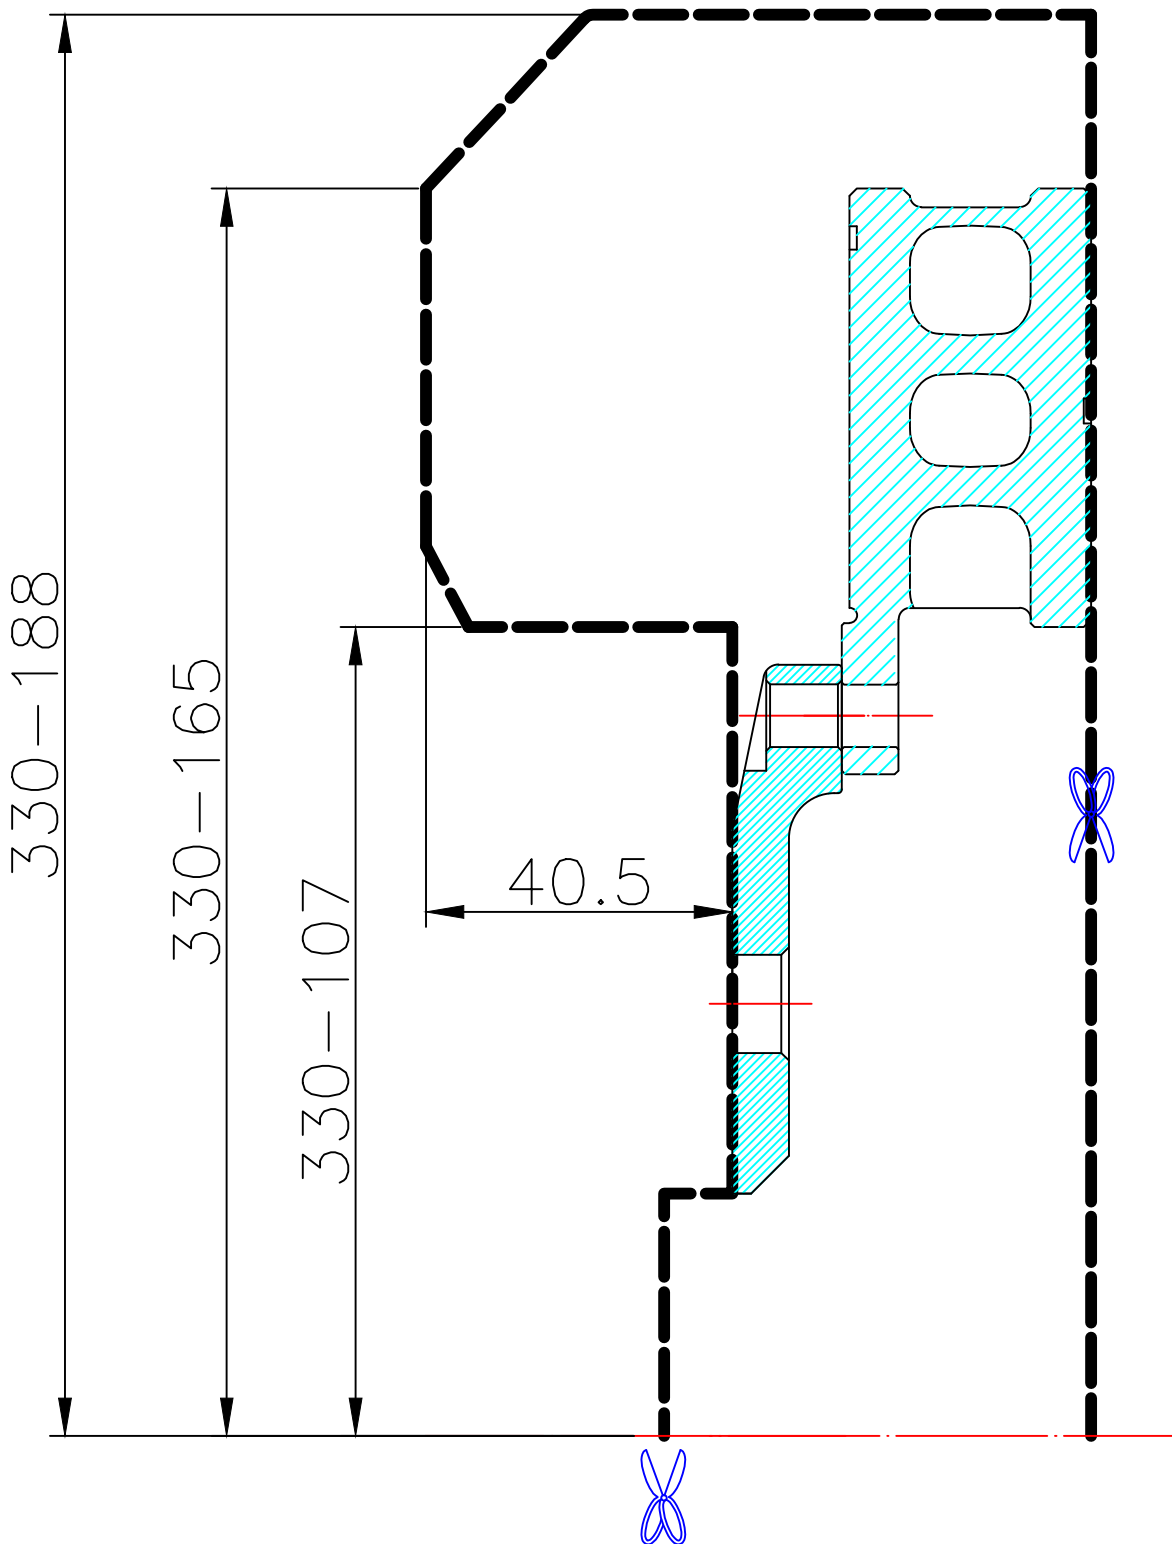

WHEEL FITMENT TEMPLATES

HONDA	CIVIC FD2 TYPE-R	05~11
PARTS NO.	ROTOR DIAMETER	FRONT/REAR
HO17-2-7	330X 32	FRONT
		PCD
		5 X 114.3

The wheel fitment is only for your reference and it can not 100% ensure the clearance between caliper and rim is ok. if there is any interference issue, please change your wheel as possible.