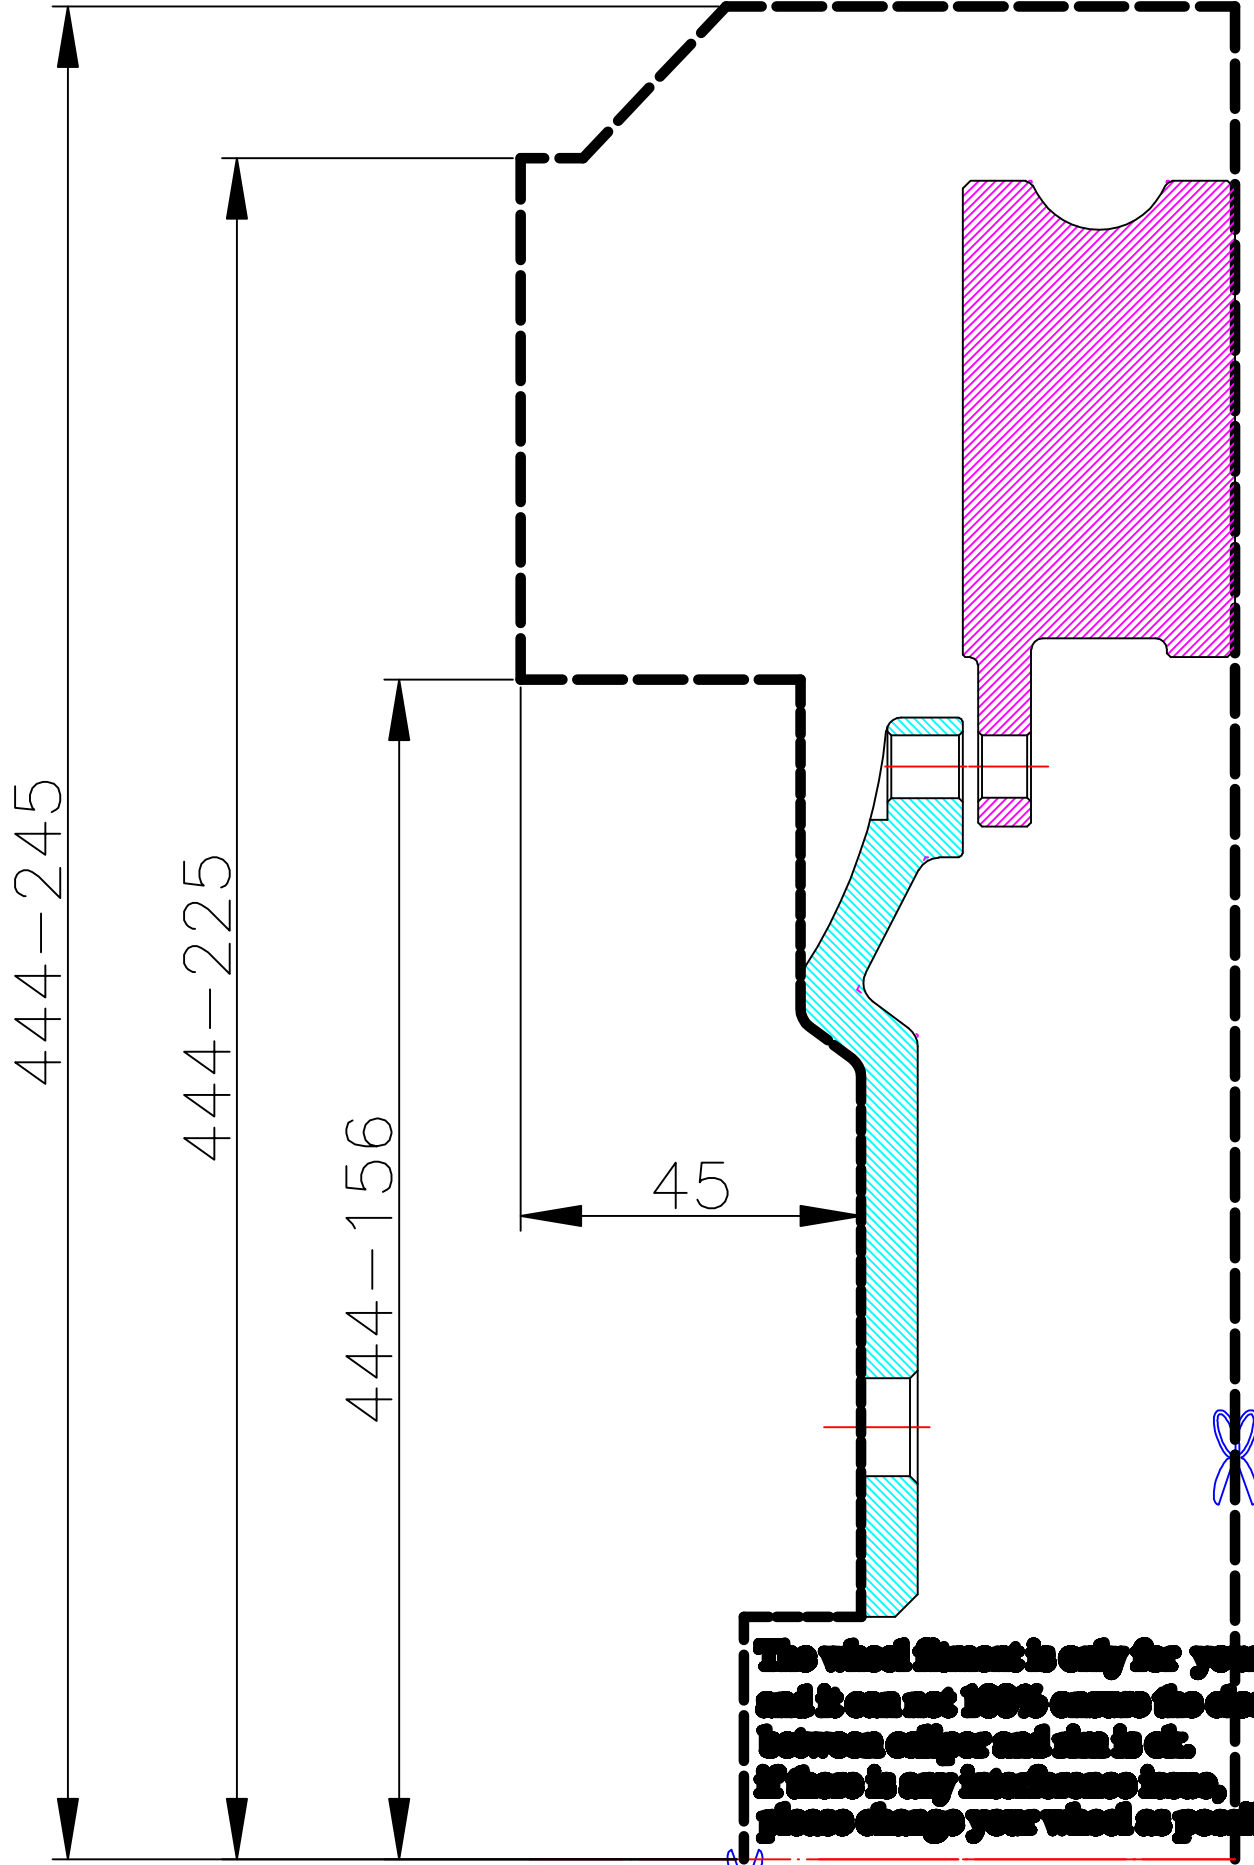

HONDA		CIVIC EP3 (JAPAN)		00-05
PARTS NO.	ROTOR DIAMETER	FRONT/REAR	PCD	
HO03-8	444 X 36	FRONT	5 X 114.3	

The wheel fitment is only for your reference and it can not 100% ensure the clearance between caliper and rim is ok. If there is any interference here, please change your wheel as possible.