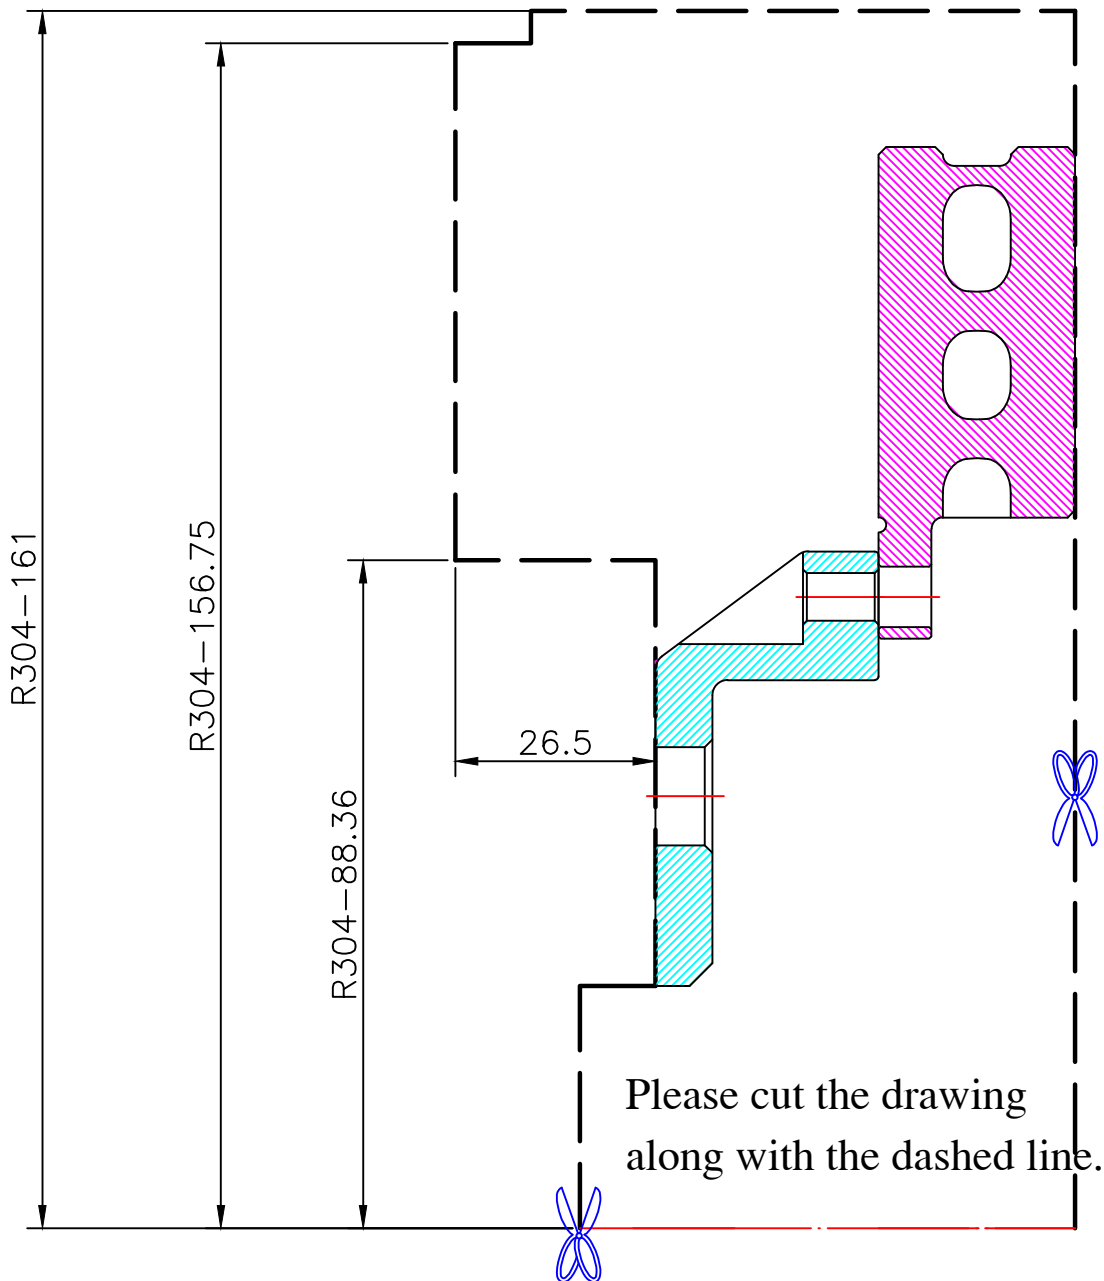

# WHEEL FITMENT TEMPLATES

HONDA	CIVIC EK TYPE-R	96~00
<b>PARTS NO.</b>	<b>ROTOR DIAMETER</b>	<b>FRONT/REAR</b>
HO14-8-R	286 X 26	REAR 2POT

The wheel fitment is only for your reference and it can not 100% ensure the clearance between caliper and rim is ok. if there is any interference issue, please change your wheel as possible.