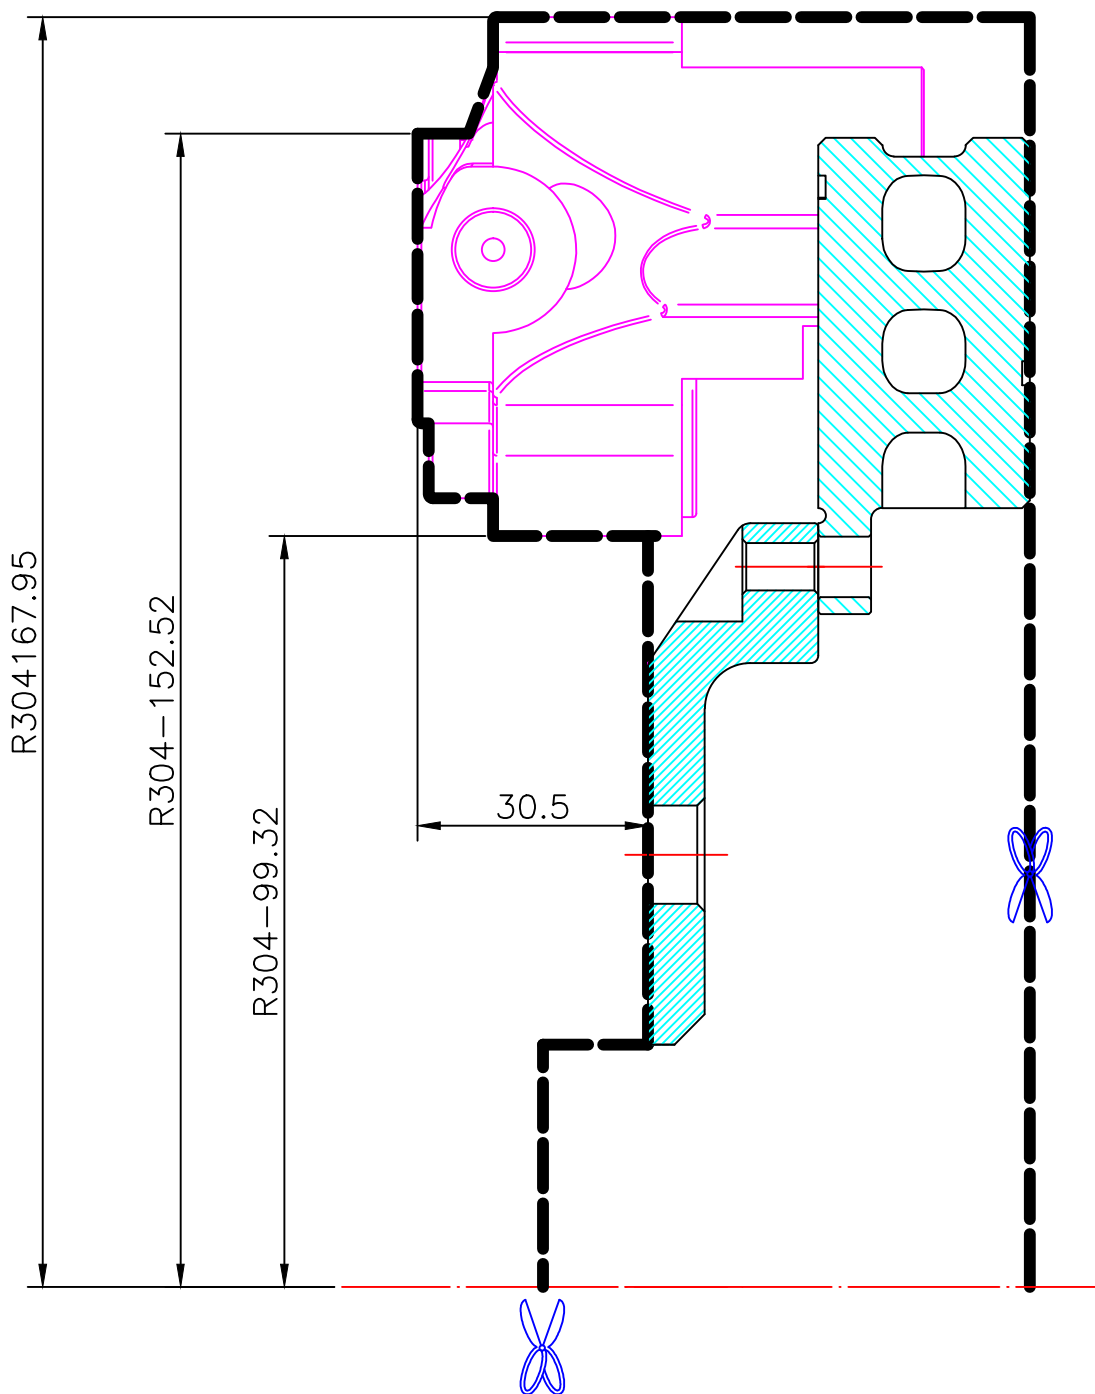

WHEEL FITMENT TEMPLATES

HONDA	CIVIC FD2 TYPE-R	05~11
PARTS NO.	ROTOR DIAMETER	FRONT/REAR
HO07-1-8-R	304 X 28	REAR 2POT

The wheel fitment is only for your reference and it can not 100% ensure the clearance between caliper and rim is ok. if there is any interference issue, please change your wheel as possible.