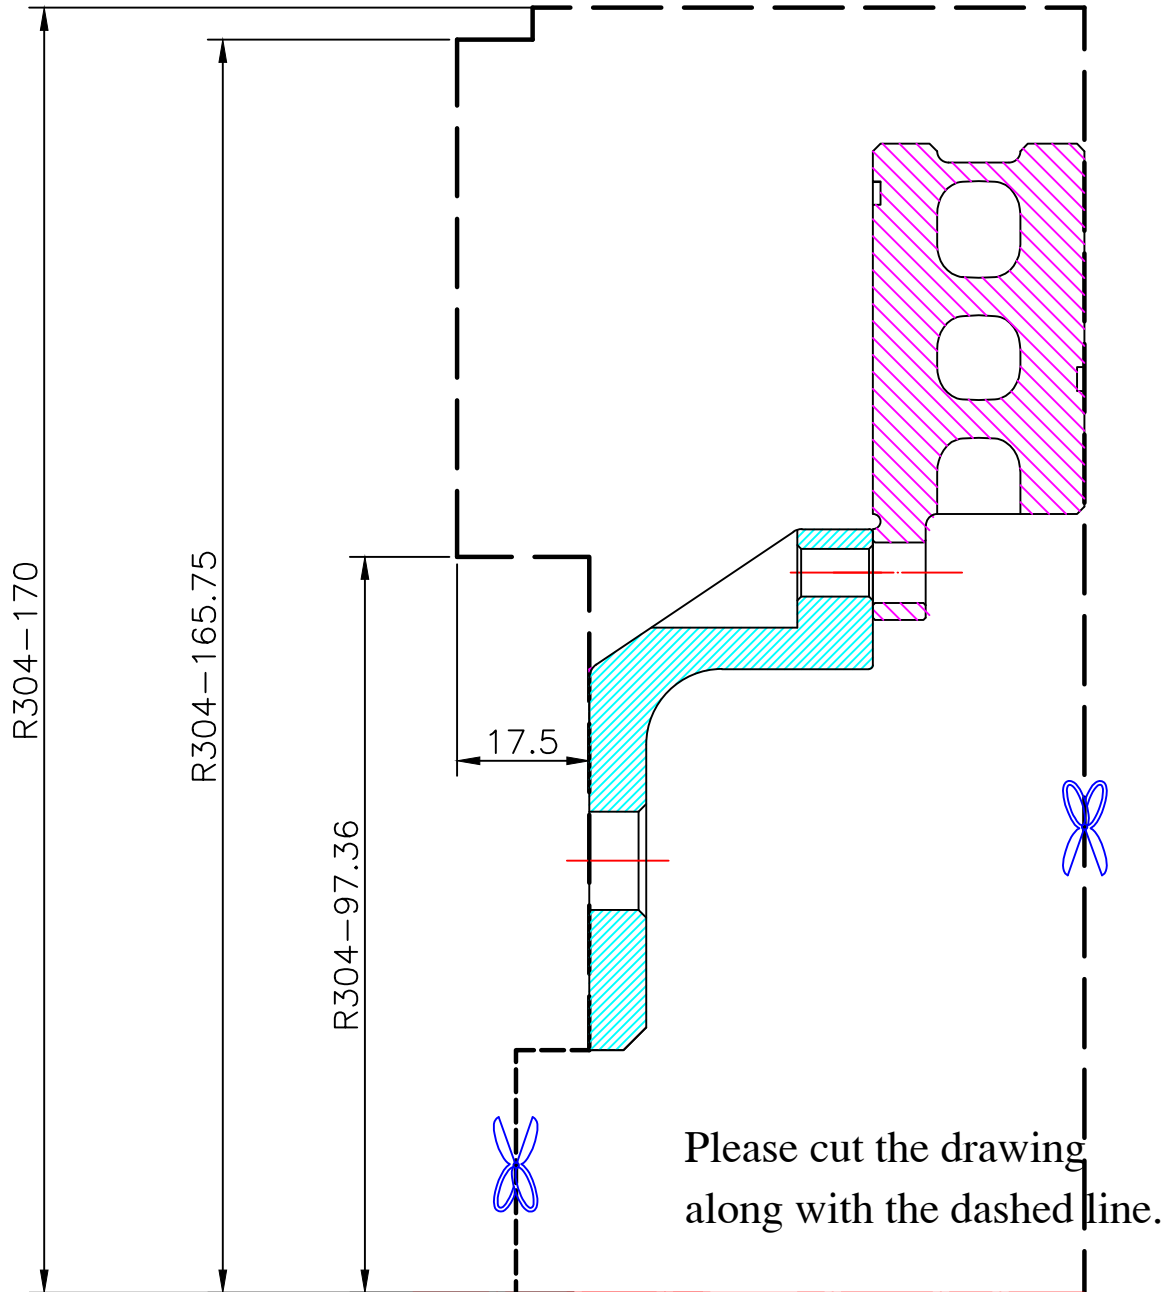

WHEEL FITMENT TEMPLATES

HONDA		CIVIC EK TYPE-R		96~00
PARTS NO.	ROTOR DIAMETER	FRONT/REAR	PCD	
HO14-8-R	304 X 28	REAR 2POT	5 X 114.3	

The wheel fitment is only for your reference and it can not 100% ensure the clearance between caliper and rim is ok. if there is any interference issue, please change your wheel as possible.