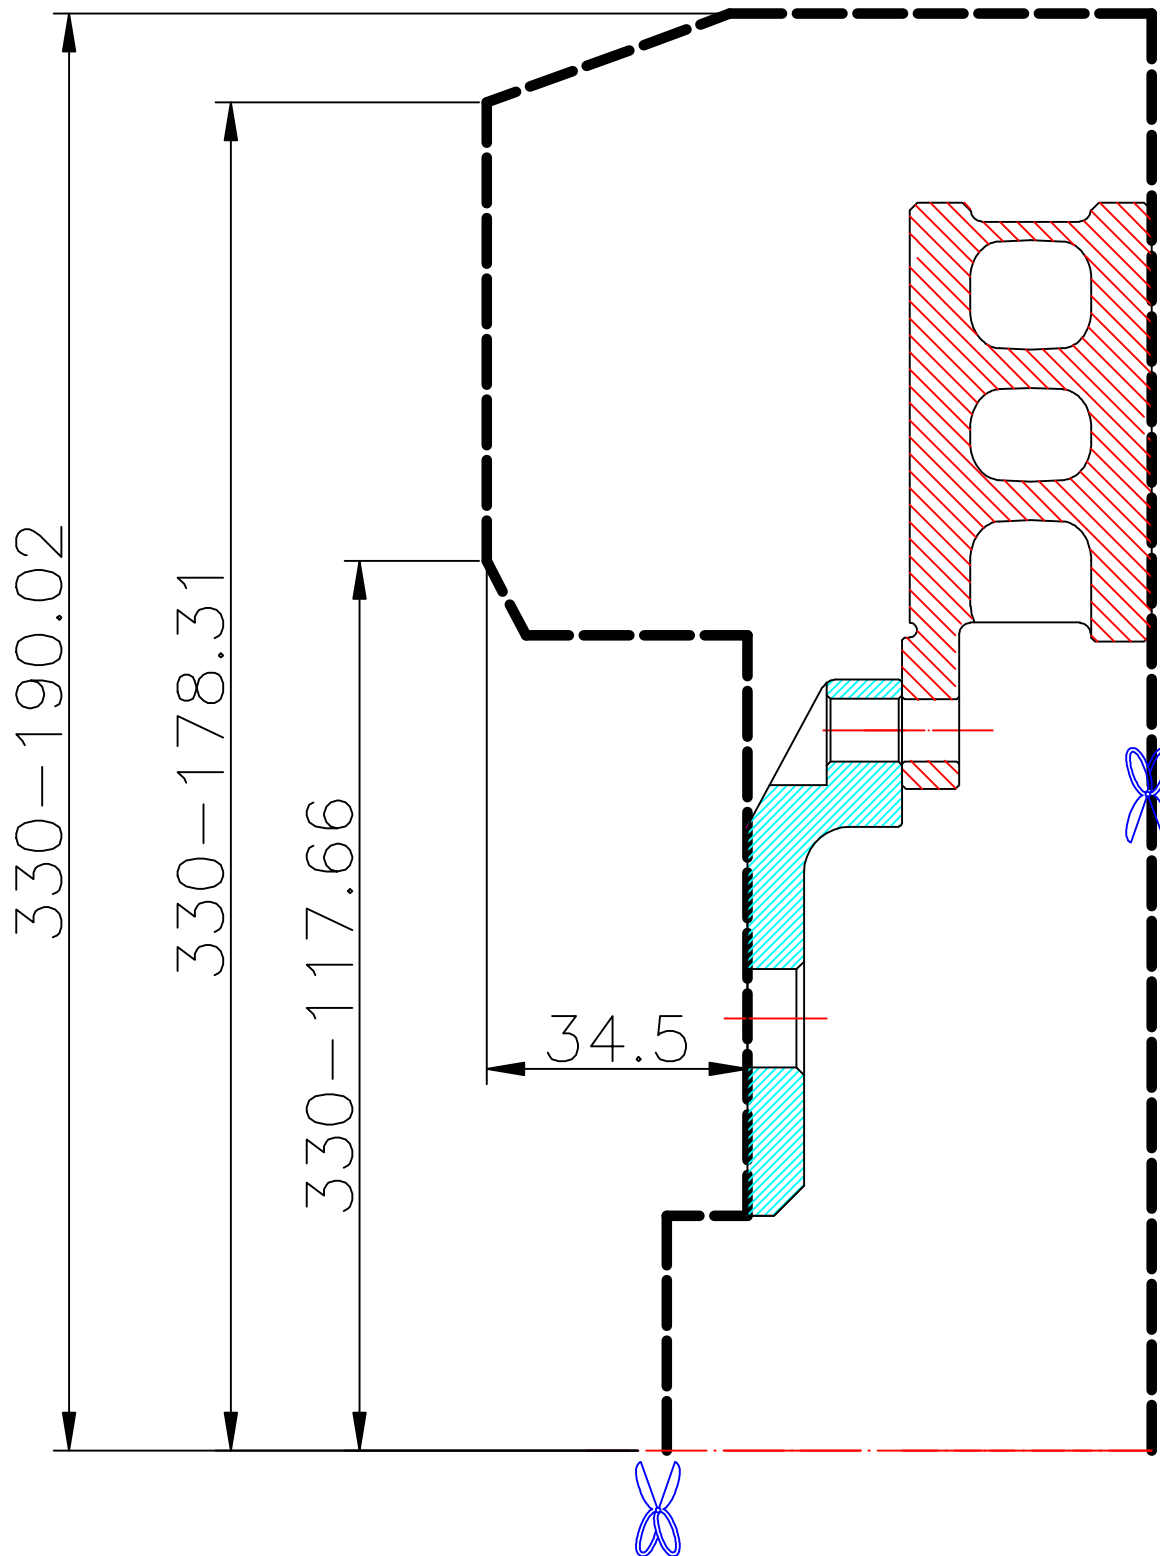

WHEEL FITMENT TEMPLATES

LEXUS	GS430	93~04	
PARTS NO.	ROTOR DIAMETER	FRONT/REAR	PCD
LE12-8	330X 32	FRONT	5 X 114.3

The wheel fitment is only for your reference and it can not 100% ensure the clearance between caliper and rim is ok. if there is any interference issue, please change your wheel as possible.