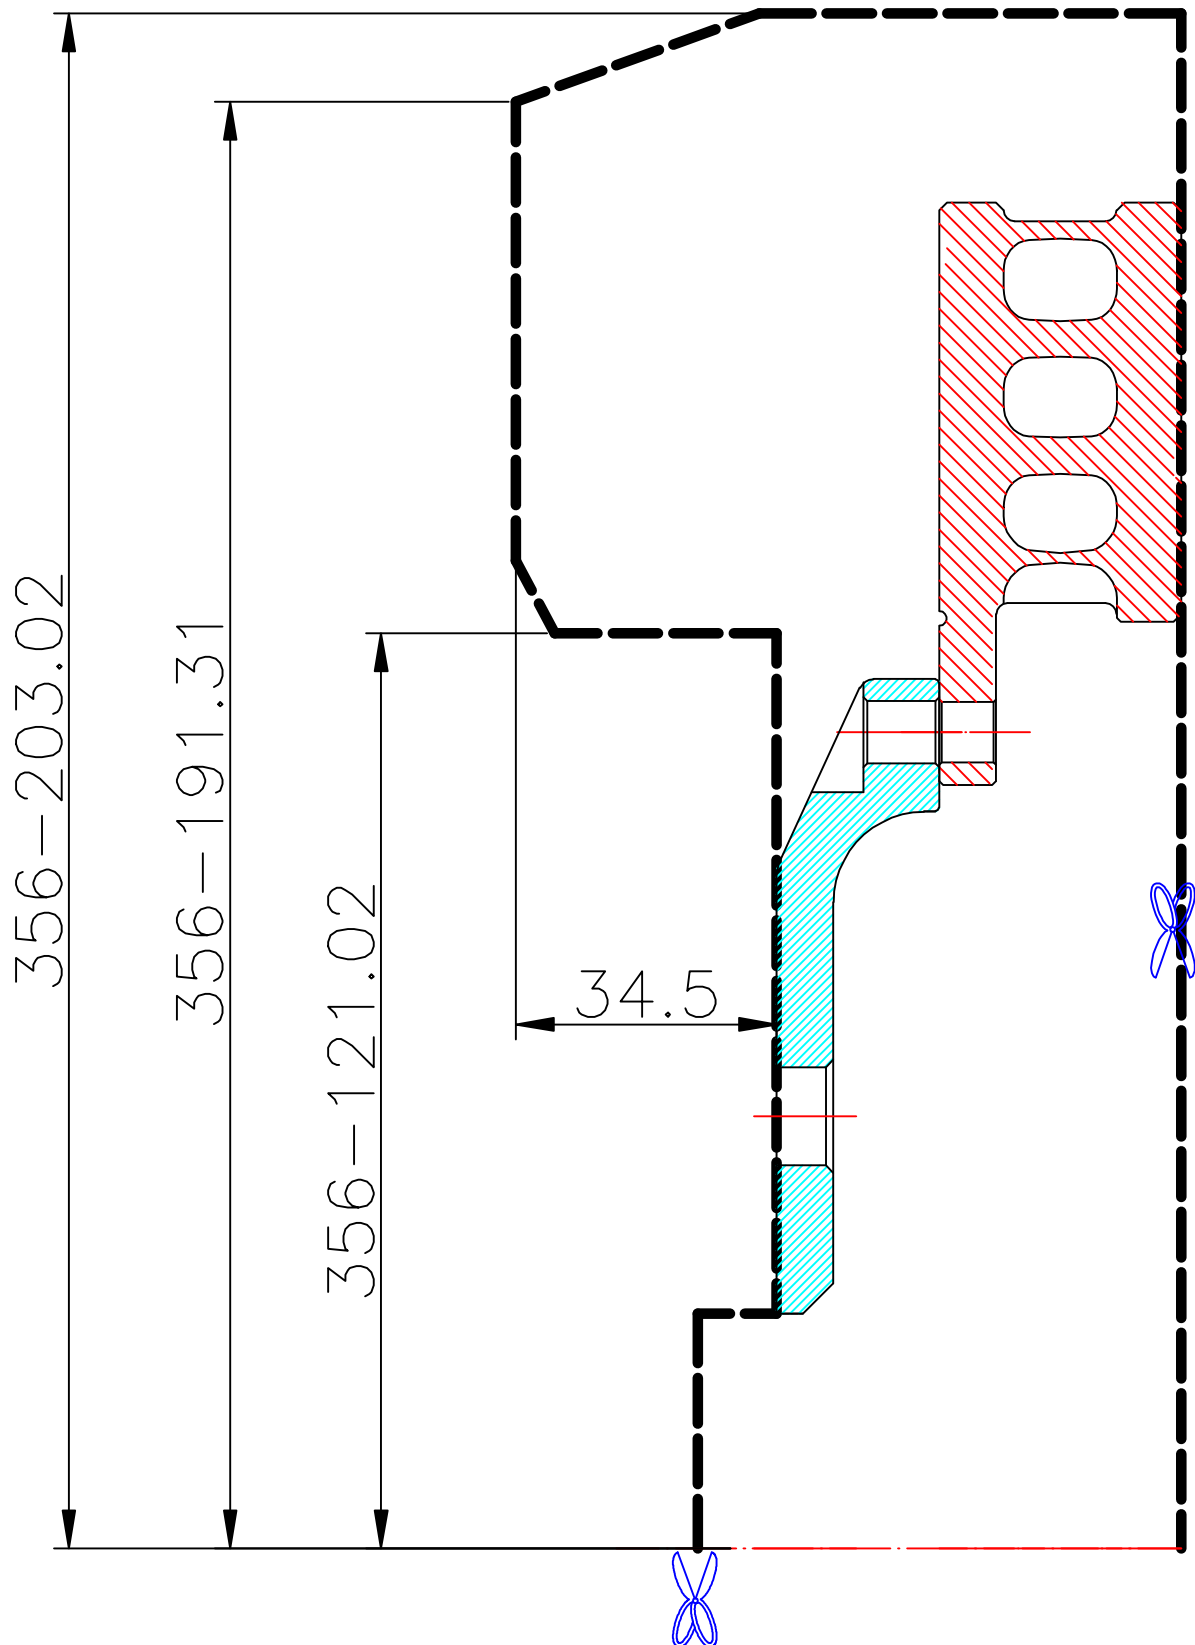

WHEEL FITMENT TEMPLATES

LEXUS		GS430	93~04
PARTS NO.	ROTOR DIAMETER	FRONT/REAR	PCD
LE12-8	356X 32	FRONT	5 X 114.3

The wheel fitment is only for your reference and it can not 100% ensure the clearance between caliper and rim is ok. if there is any interference issue, please change your wheel as possible.