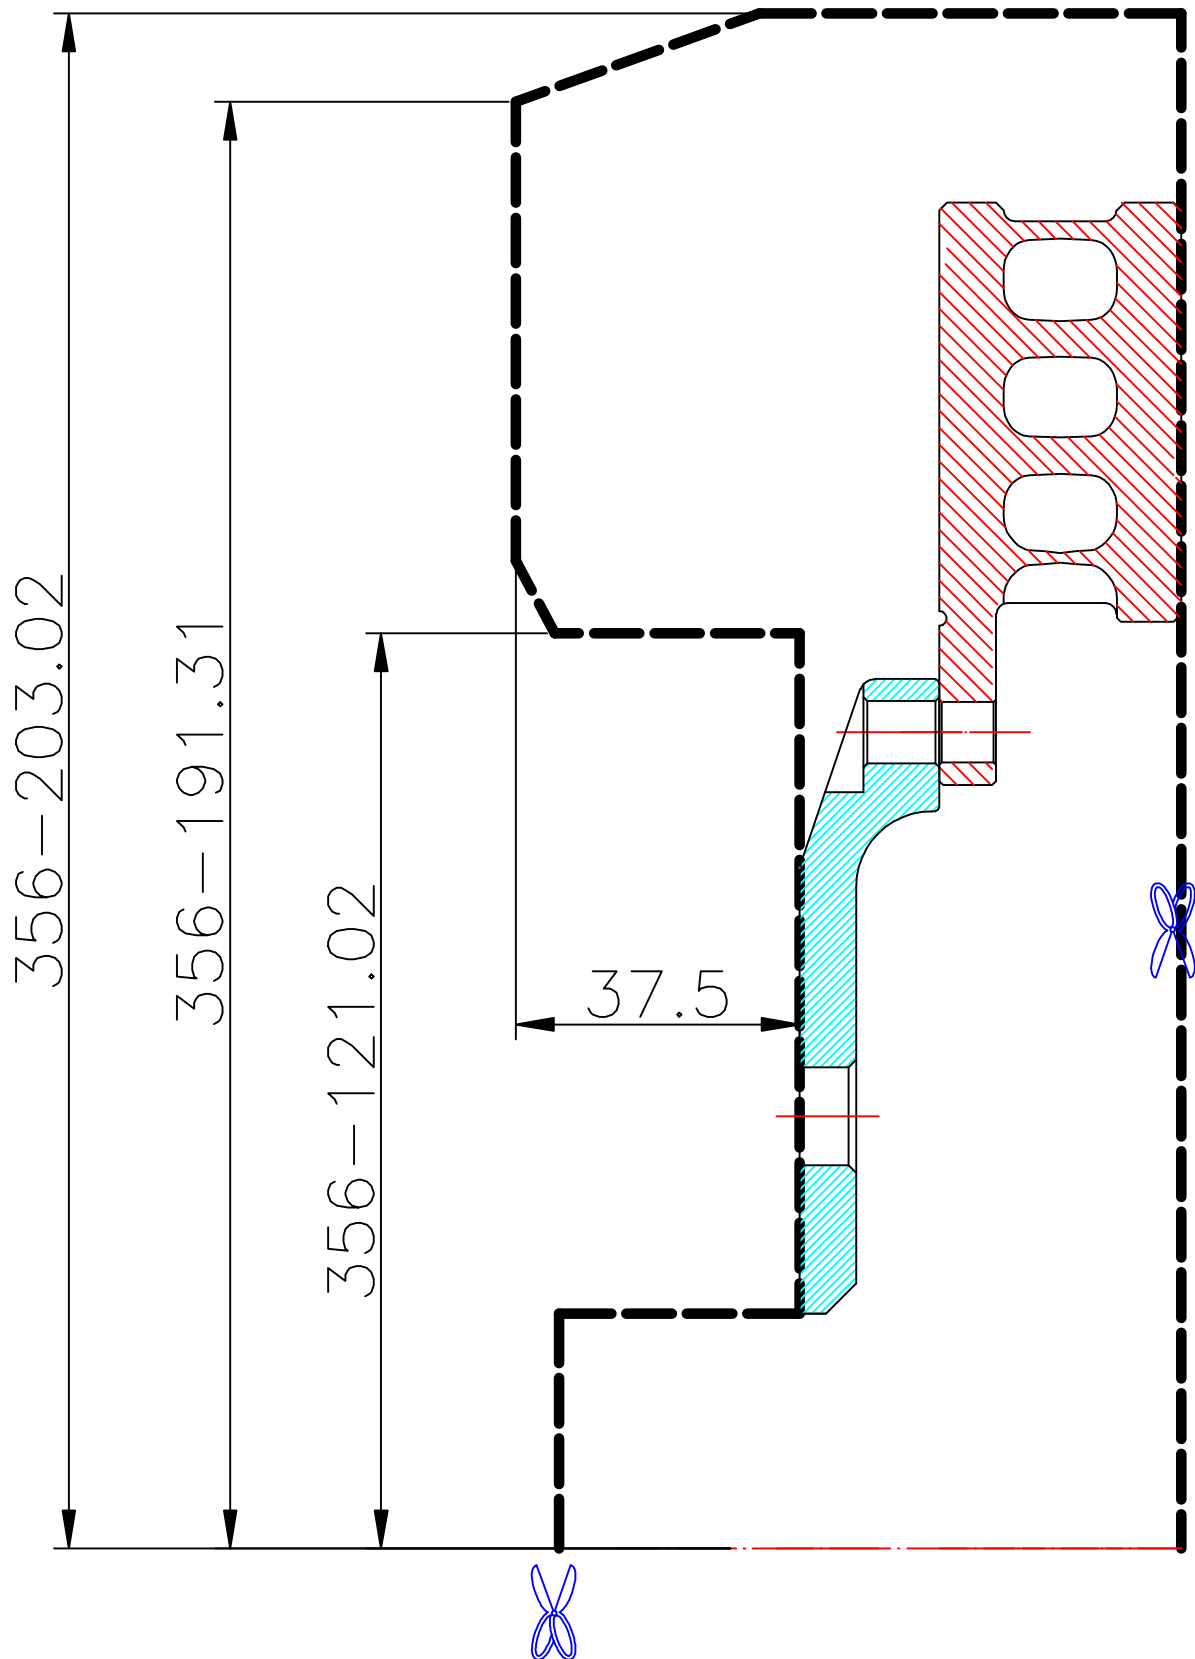

WHEEL FITMENT TEMPLATES

LEXUS		GS350	06~11
PARTS NO.	ROTOR DIAMETER	FRONT/REAR	PCD
LE14-8	356X 32	FRONT	5 X 114.3

The wheel fitment is only for your reference and it can not 100% ensure the clearance between caliper and rim is ok. if there is any interference issue, please change your wheel as possible.