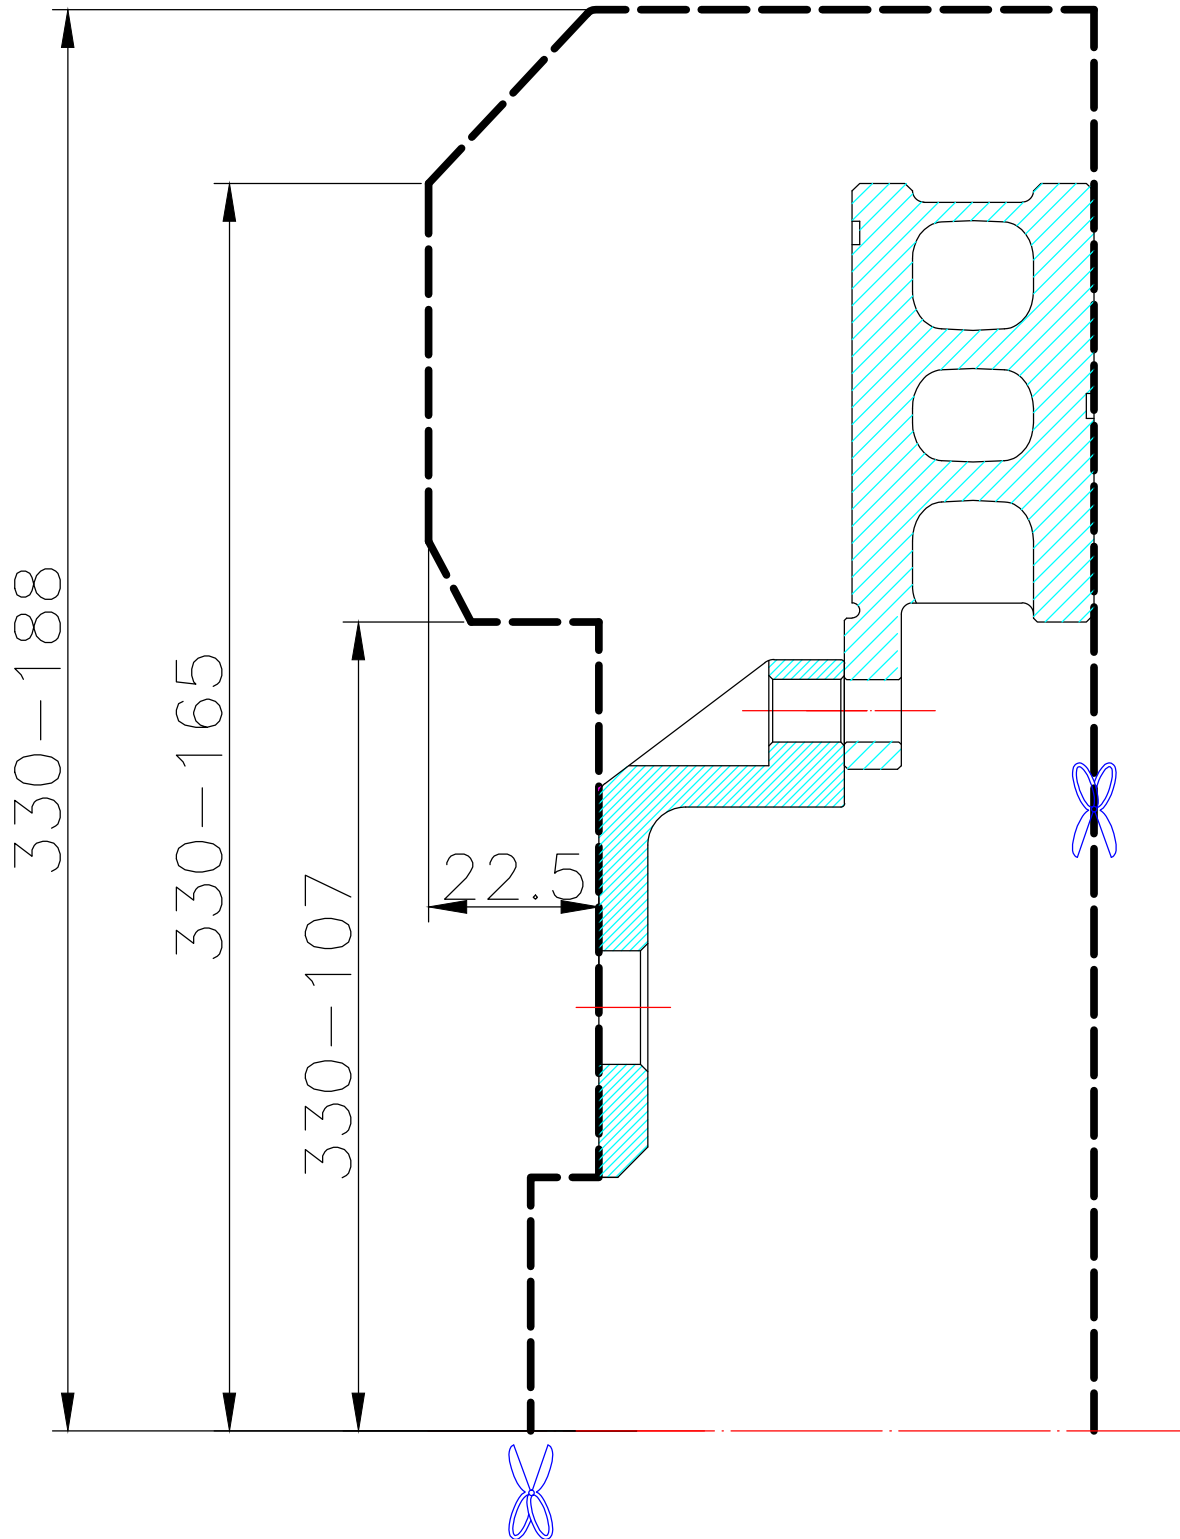

WHEEL FITMENT TEMPLATES

BENZ	W204 C300	07~UP	
PARTS NO.	ROTOR DIAMETER	FRONT/REAR	PCD
BE53-8	330X 32	FRONT	5 X 112

The wheel fitment is only for your reference and it can not 100% ensure the clearance between caliper and rim is ok. if there is any interference issue, please change your wheel as possible.