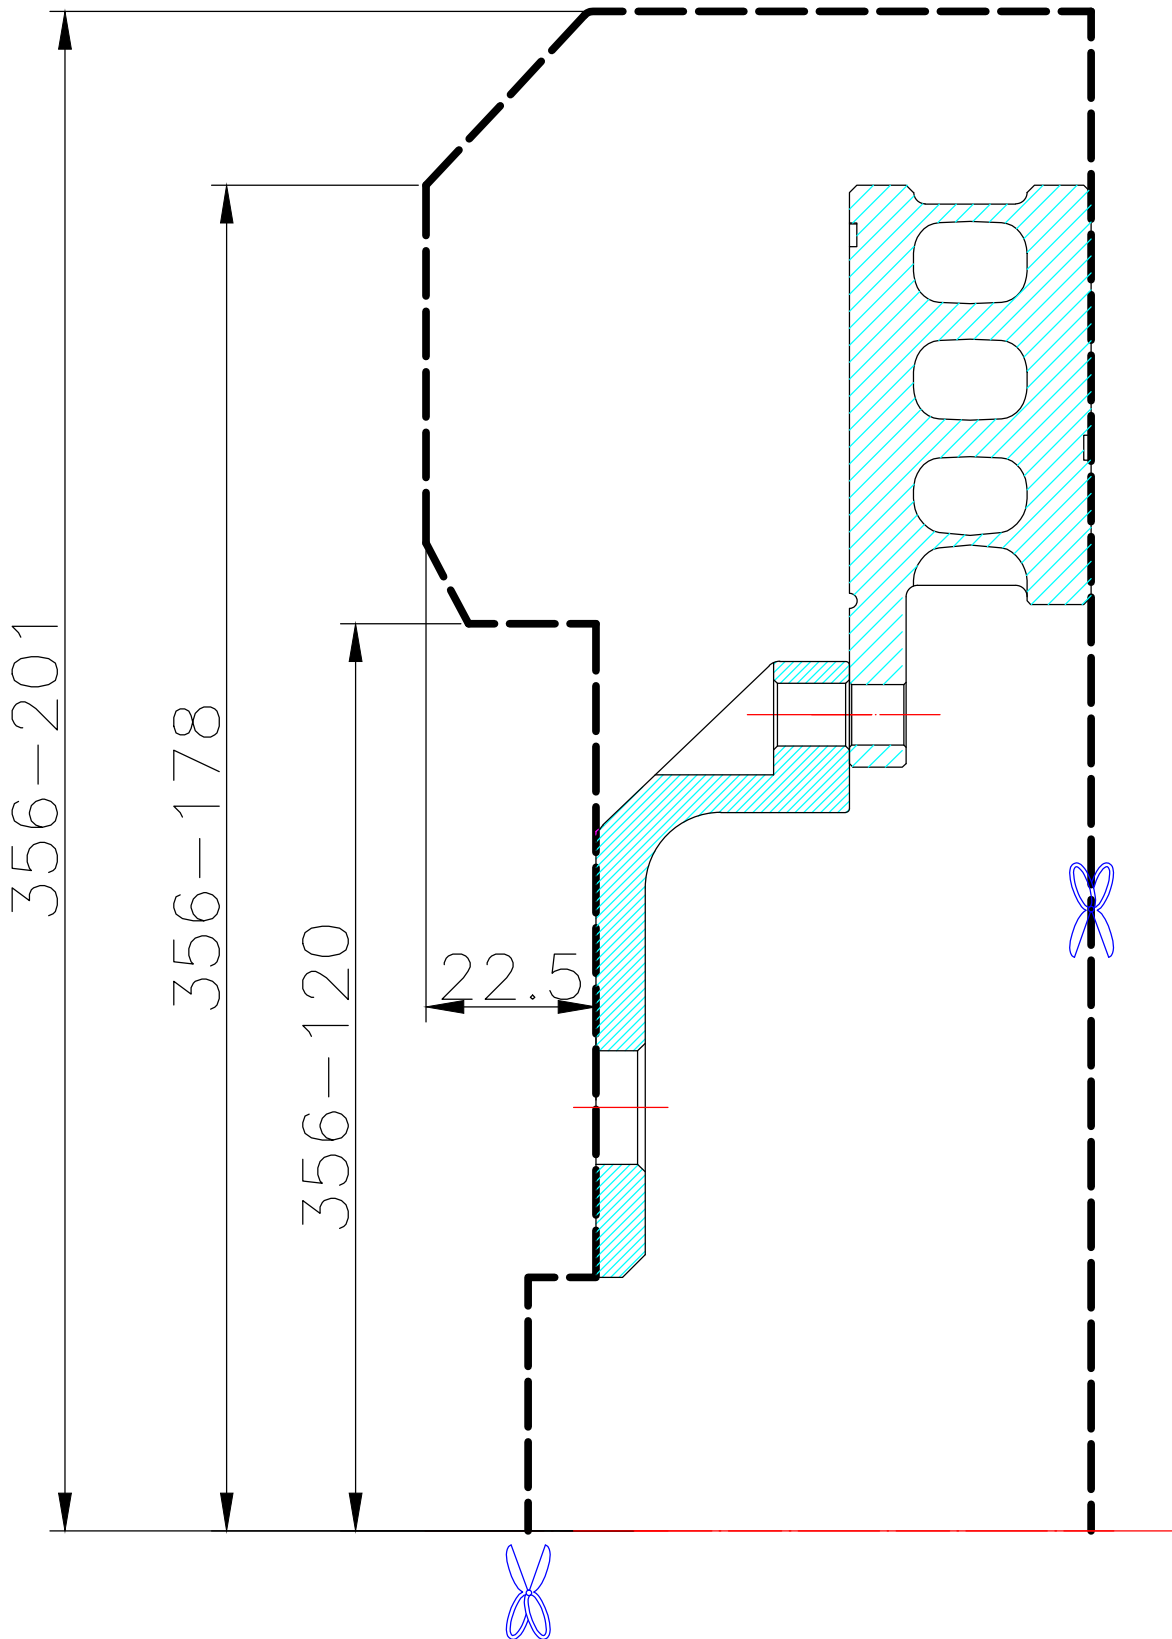

WHEEL FITMENT TEMPLATES

BENZ	W204 C300	07~UP	
PARTS NO.	ROTOR DIAMETER	FRONT/REAR	PCD
BE53-8	356X 32	FRONT	5 X 112

The wheel fitment is only for your reference and it can not 100% ensure the clearance between caliper and rim is ok. if there is any interference issue, please change your wheel as possible.