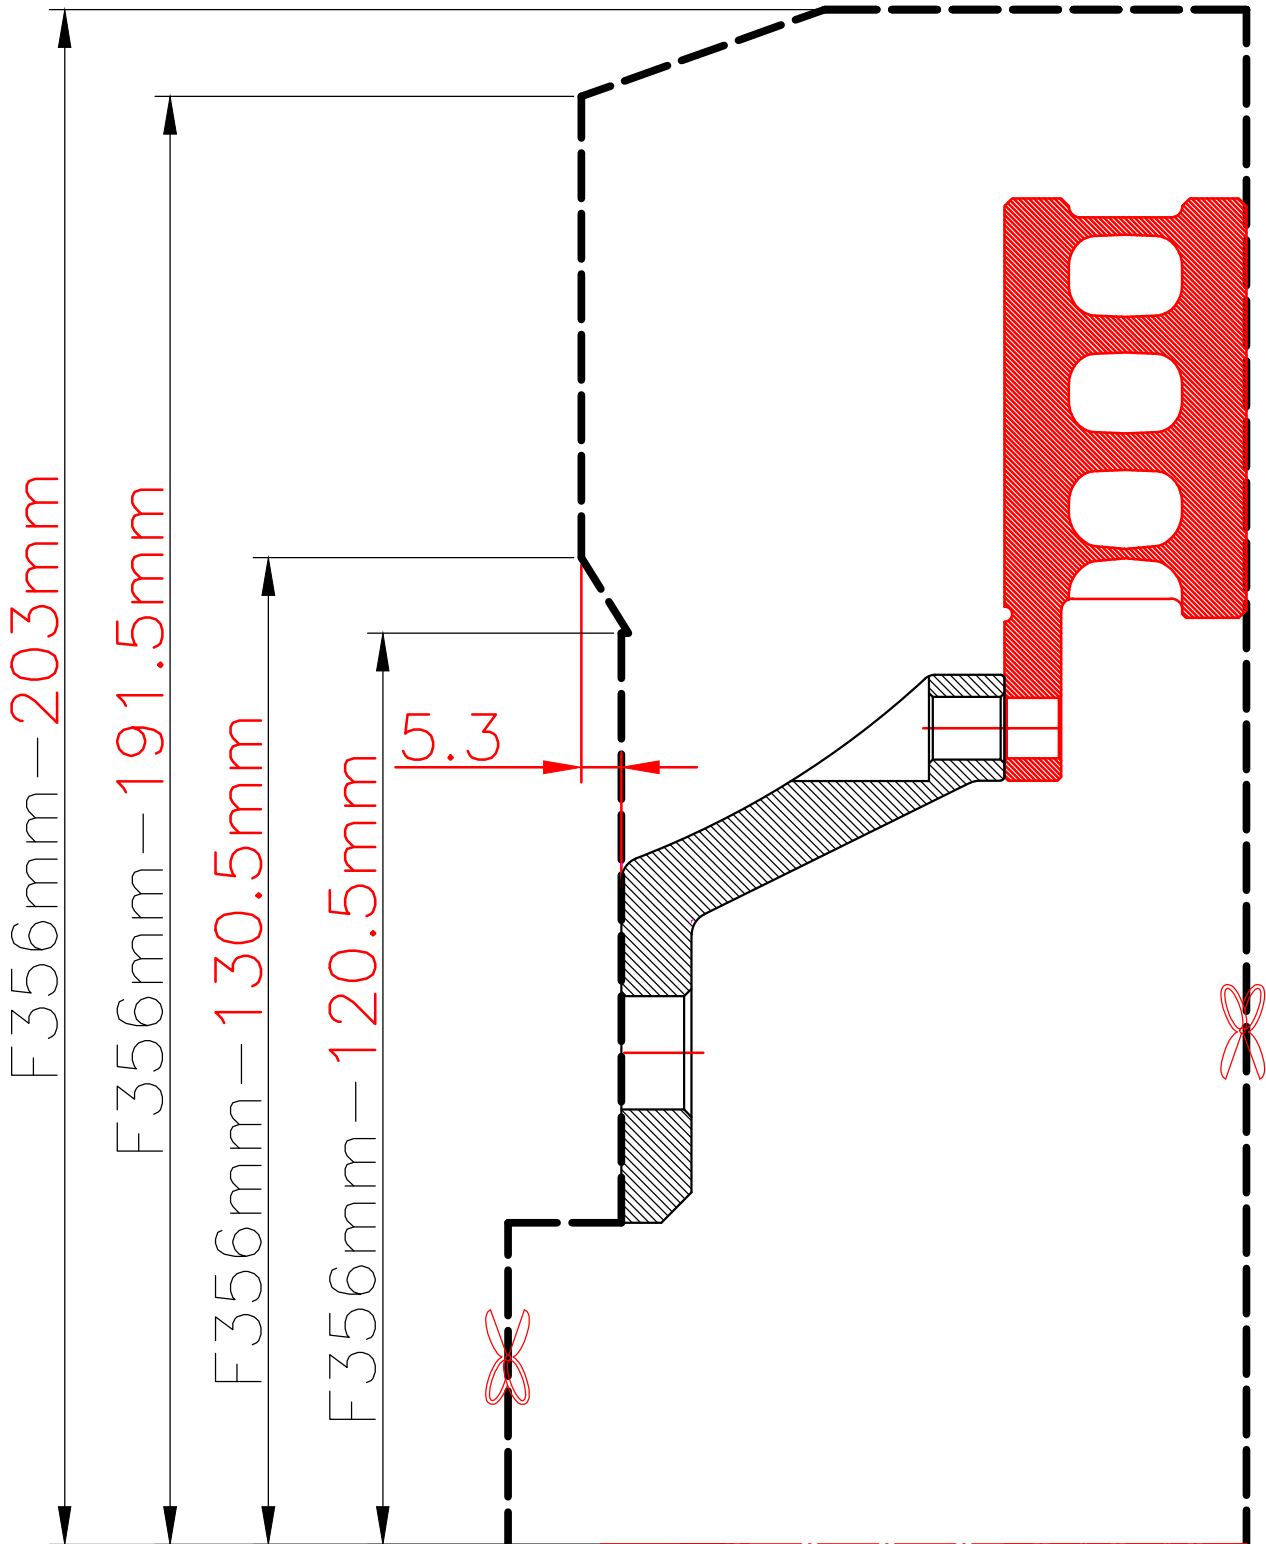

WHEEL FITMENT TEMPLATES

MERCEDES BENZ	W463	G350	2014
BE78-1-7	356X 32	FRONT	5 X 130

The wheel fitment is only for your reference and it can not 100% ensure the clearance between caliper and rim is ok. if there is any interference issue, please change your wheel as possible.