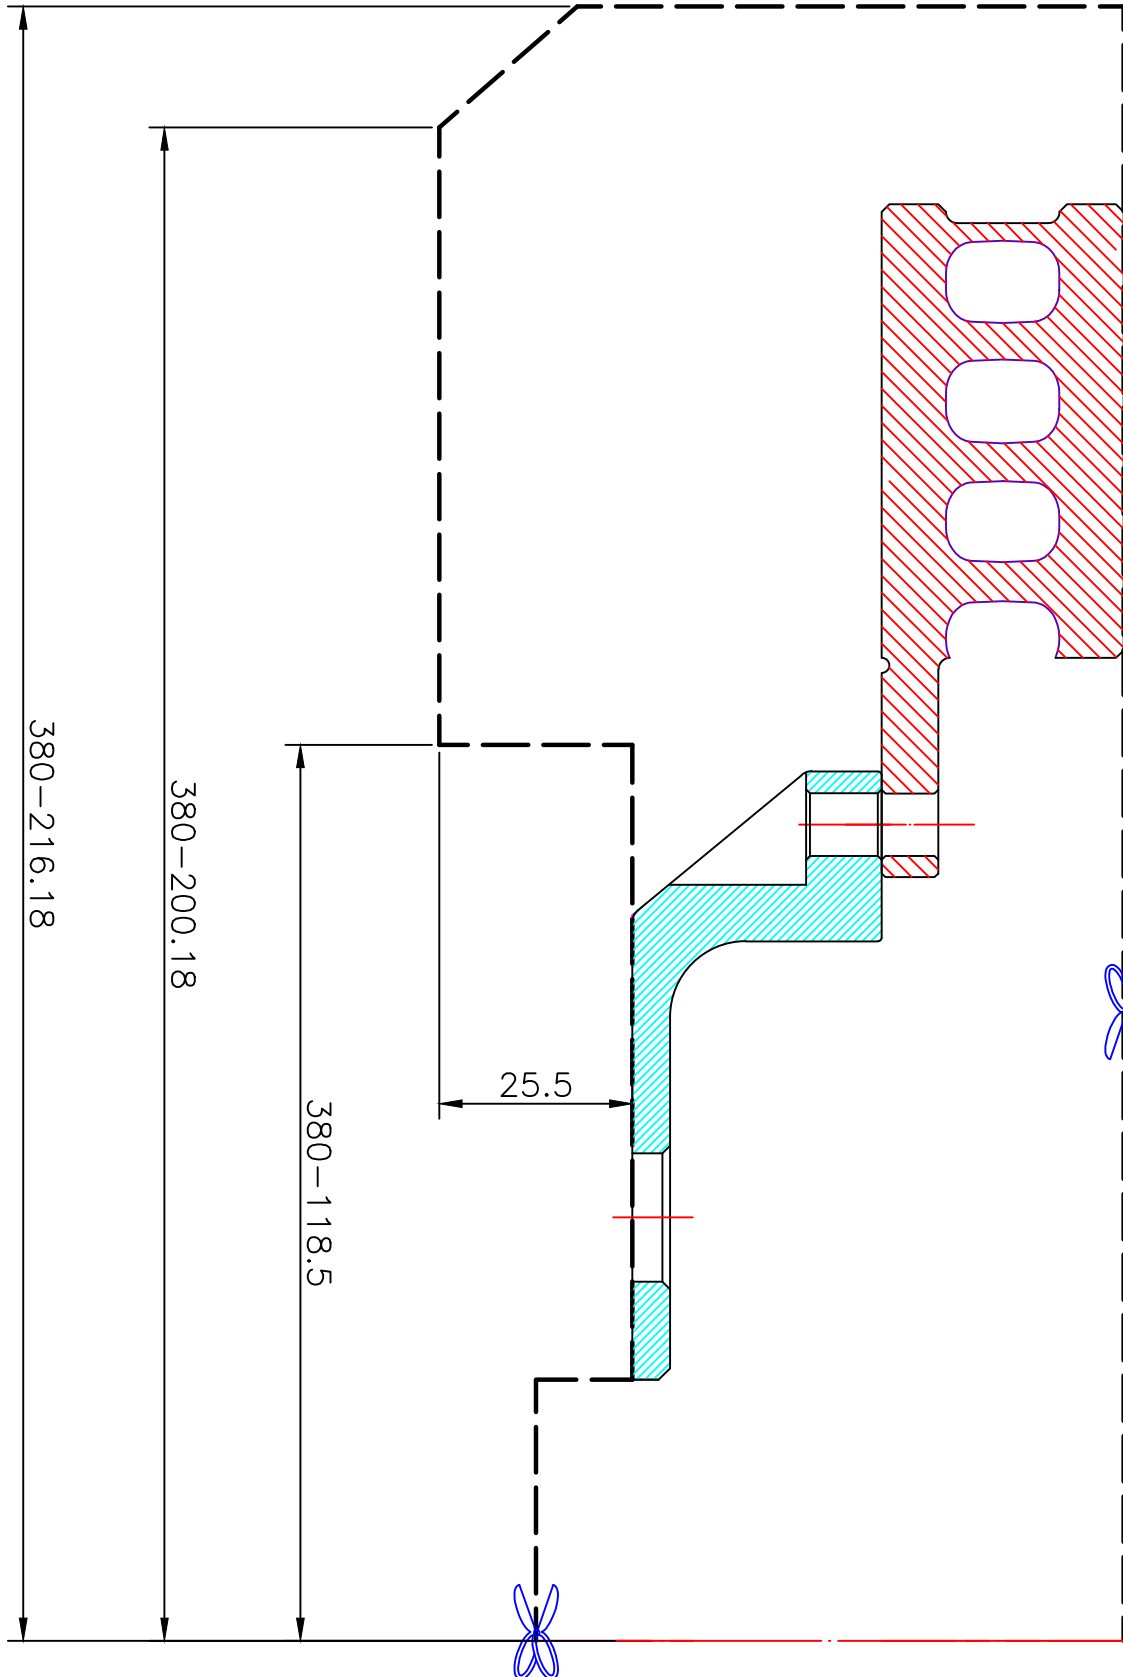

WHEEL FITMENT TEMPLATES

BENZ	W222	14~UP	
PARTS NO.	ROTOR DIAMETER	FRONT/REAR	PCD
BE76-8	380 X 32	FRONT	5 X 112

The wheel fitment is only for your reference and it can not 100% ensure the clearance between caliper and rim is ok. if there is any interference issue, please change your wheel as possible.