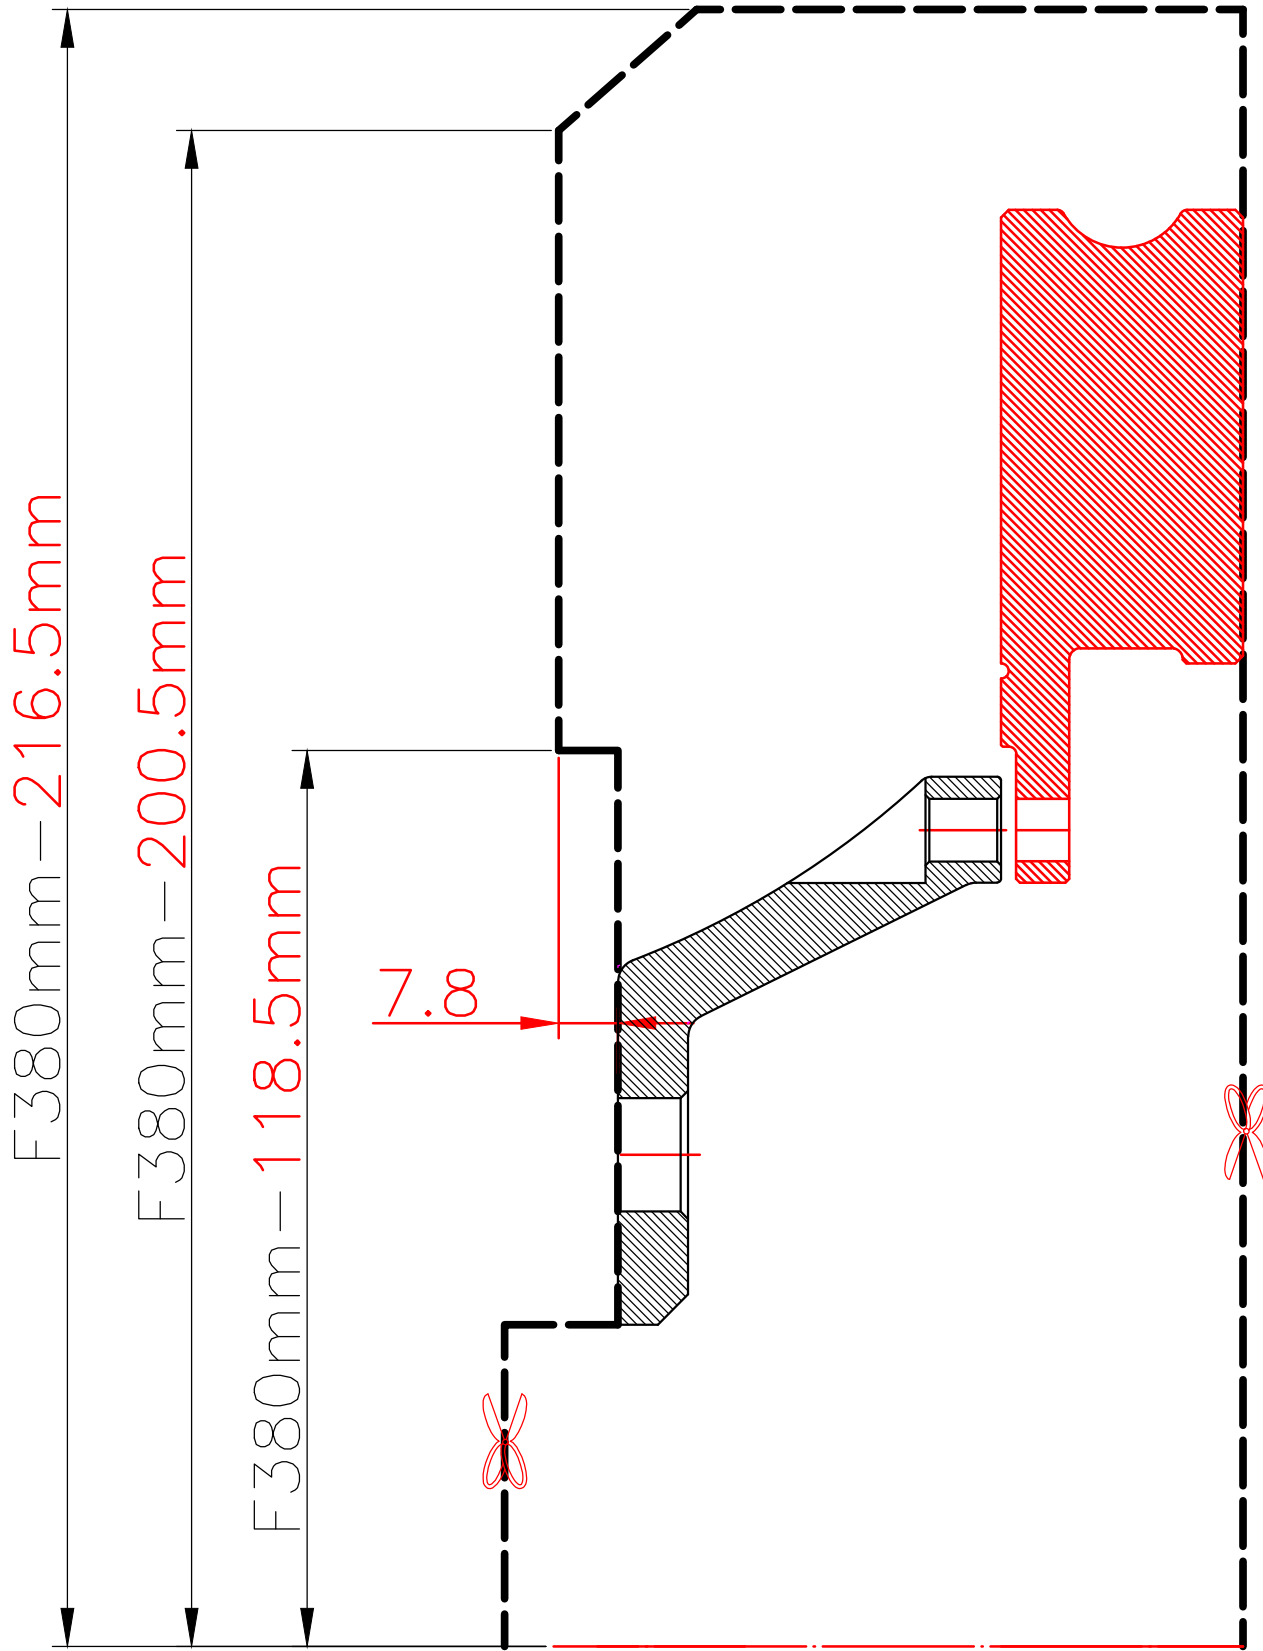

WHEEL FITMENT TEMPLATES

MERCEDES BENZ		G350 W463		2014
BE78-1-7	380 X 32	FRONT	5 X 130	

The wheel fitment is only for your reference and it can not 100% ensure the clearance between caliper and rim is ok. if there is any interference issue, please change your wheel as possible.