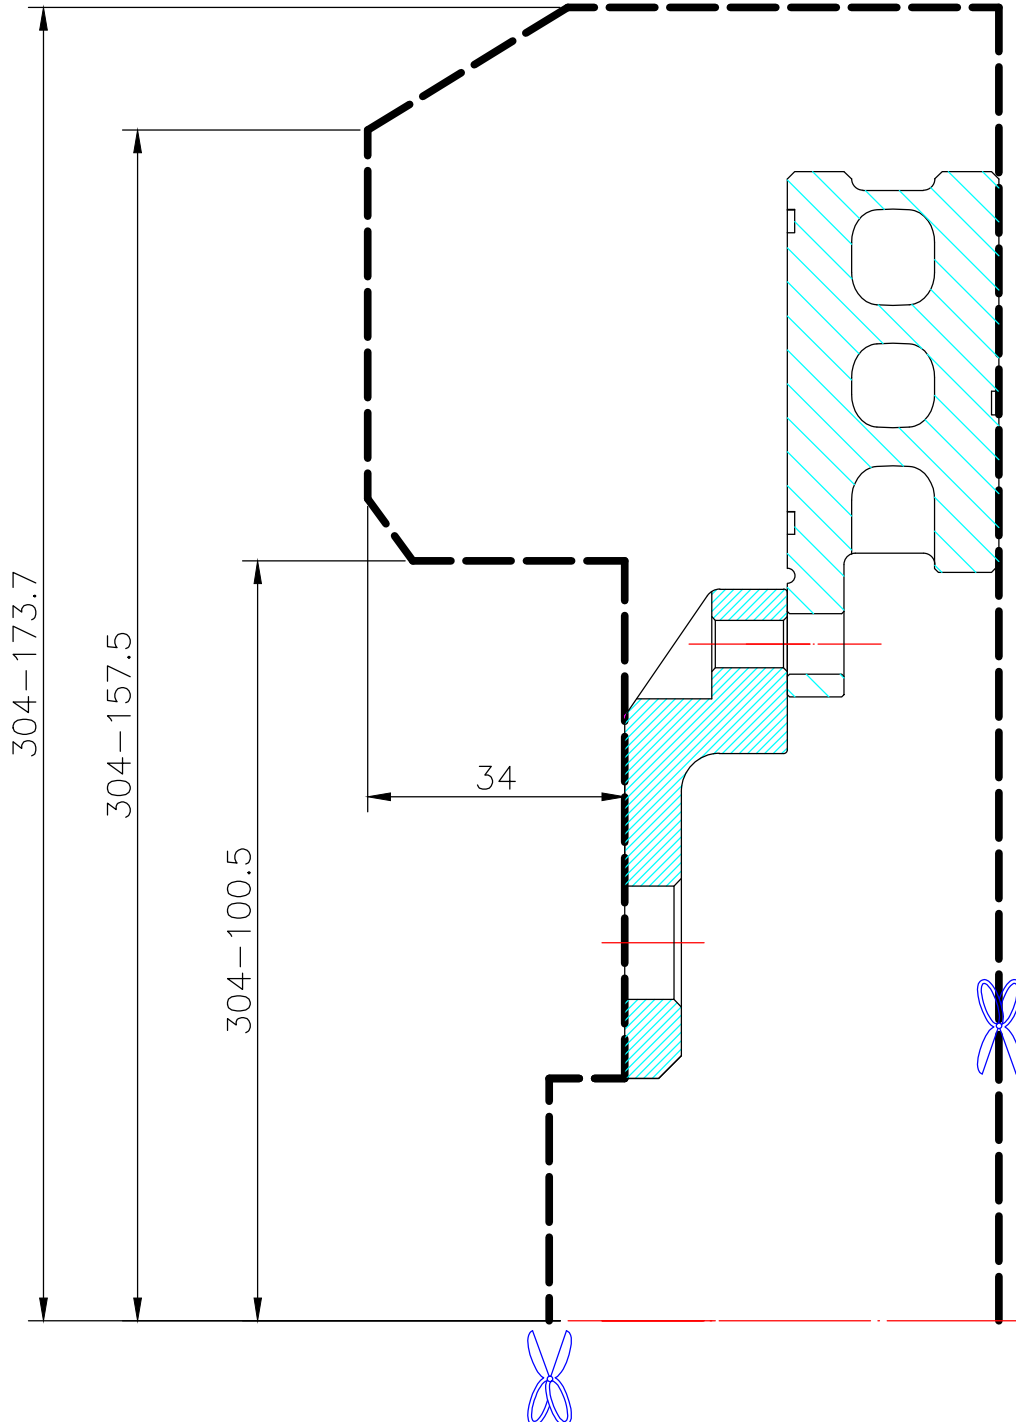

WHEEL FITMENT TEMPLATES

BMW	MINI COOPER (R53)	02~06	
PARTS NO.	ROTOR DIAMETER	FRONT/REAR	PCD
BM23-7	304 X 28	FRONT	4 X 100

The wheel fitment is only for your reference and it can not 100% ensure the clearance between caliper and rim is ok. if there is any interference issue, please change your wheel as possible.