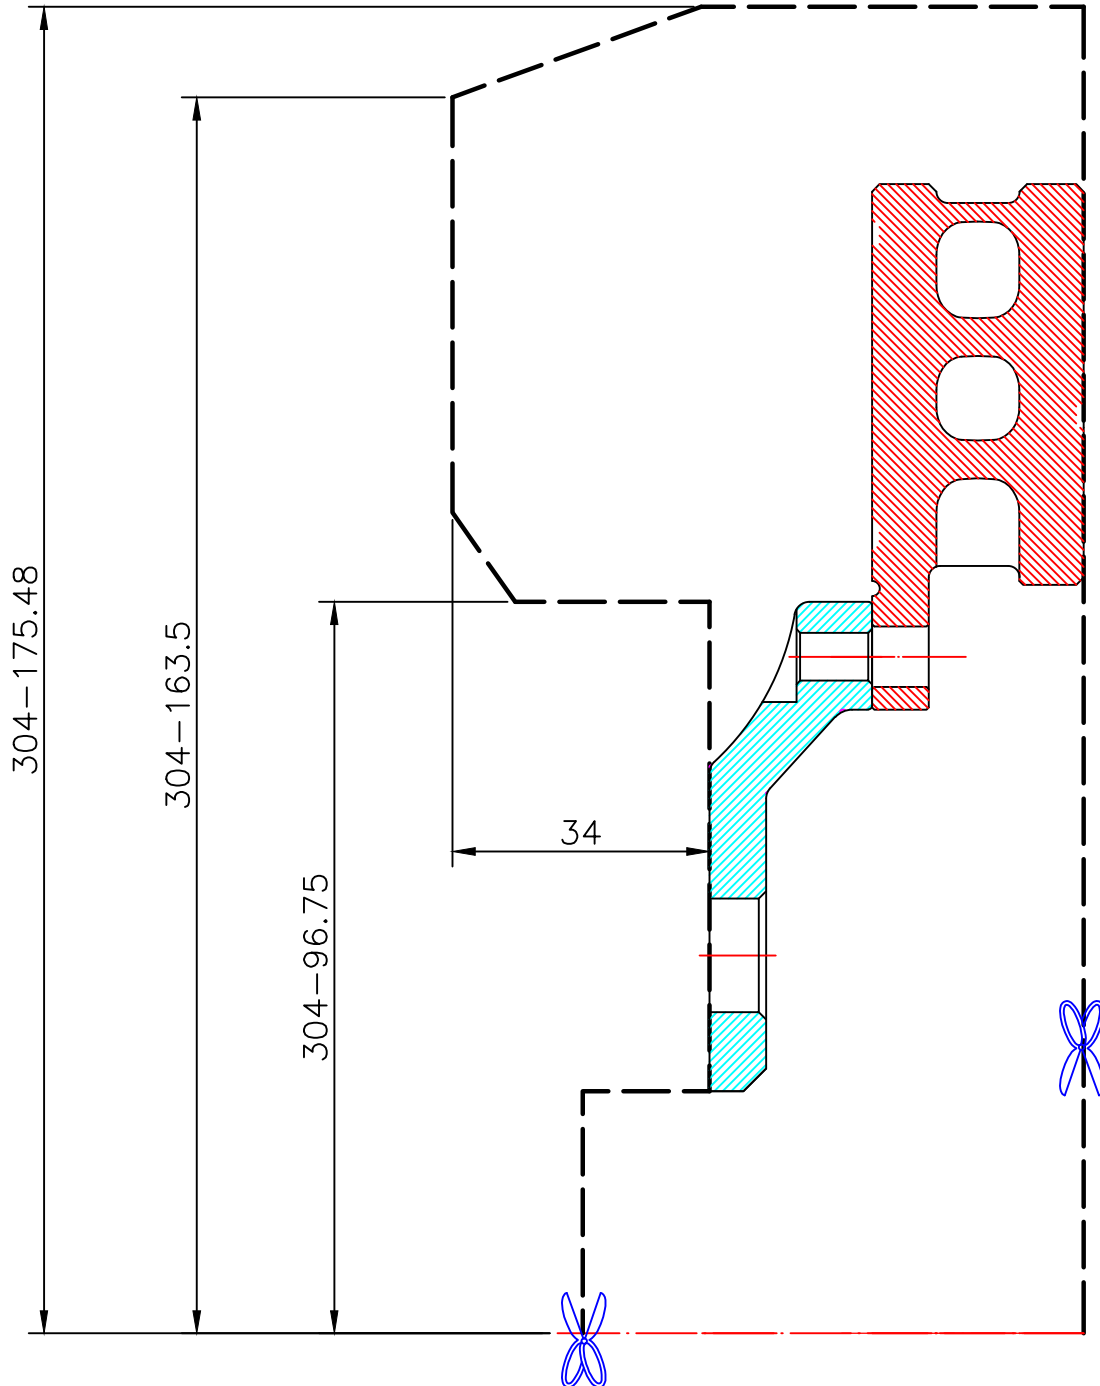

WHEEL FITMENT TEMPLATES

MINI	COOPER S (R53)	02~06
PARTS NO.	ROTOR DIAMETER	FRONT/REAR
BM23-1-7	304 X 28	FRONT

The wheel fitment is only for your reference and it can not 100% ensure the clearance between caliper and rim is ok. if there is any interference issue, please change your wheel as possible.