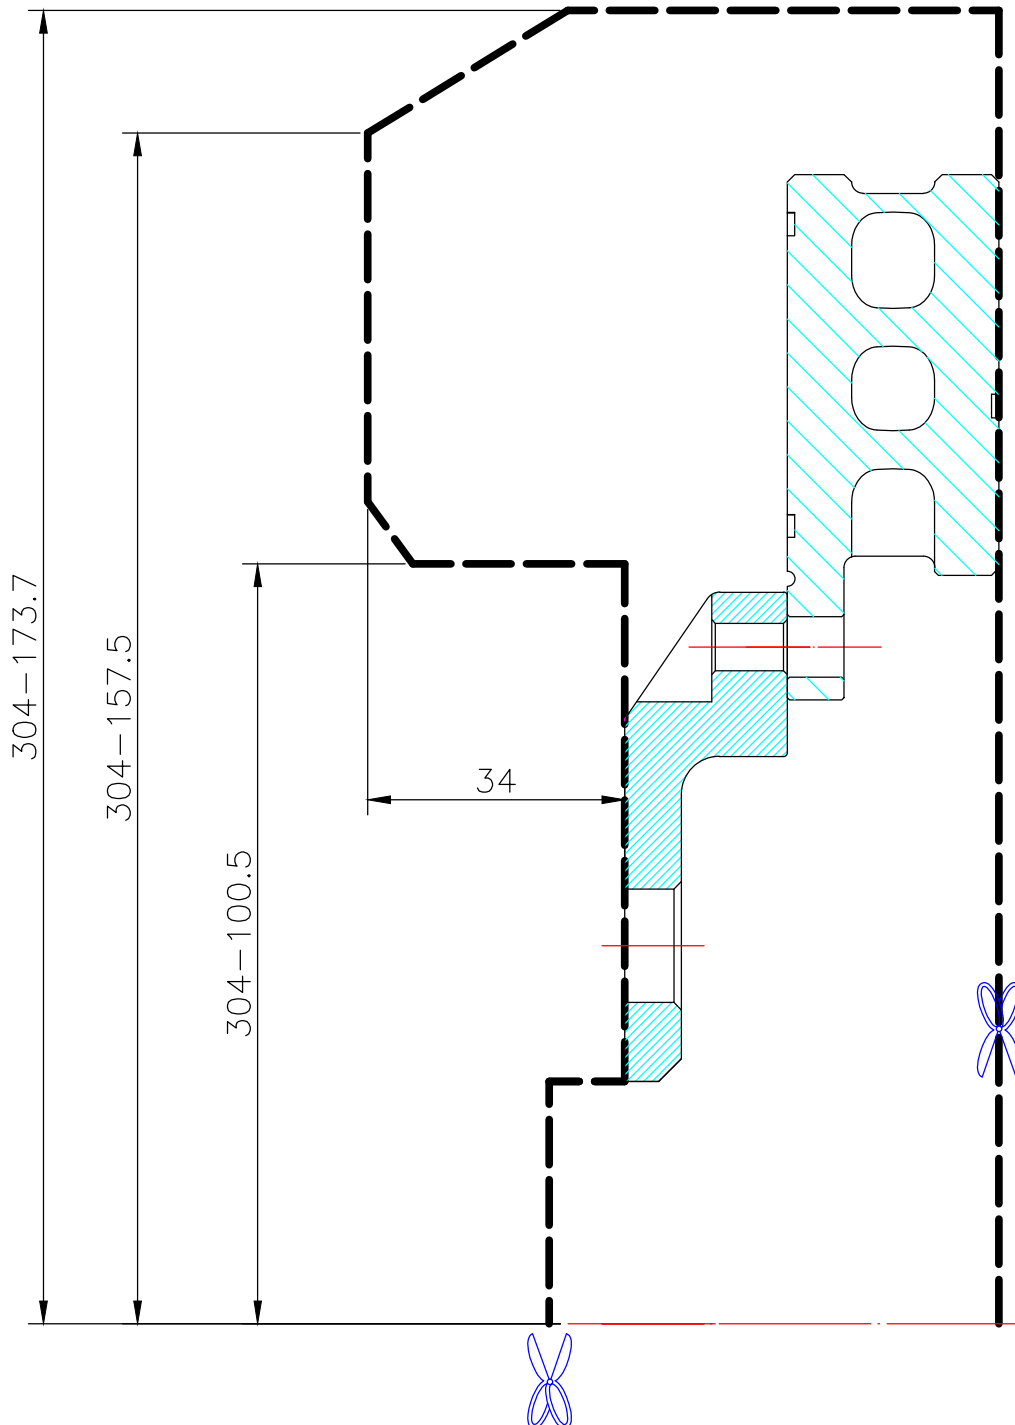

WHEEL FITMENT TEMPLATES

BMW	MINI COOPER (R50)	02~06	
PARTS NO.	ROTOR DIAMETER	FRONT/REAR	PCD
BM23-4-7	304 X 28	FRONT	4 X 100

The wheel fitment is only for your reference and it can not 100% ensure the clearance between caliper and rim is ok. if there is any interference issue, please change your wheel as possible.