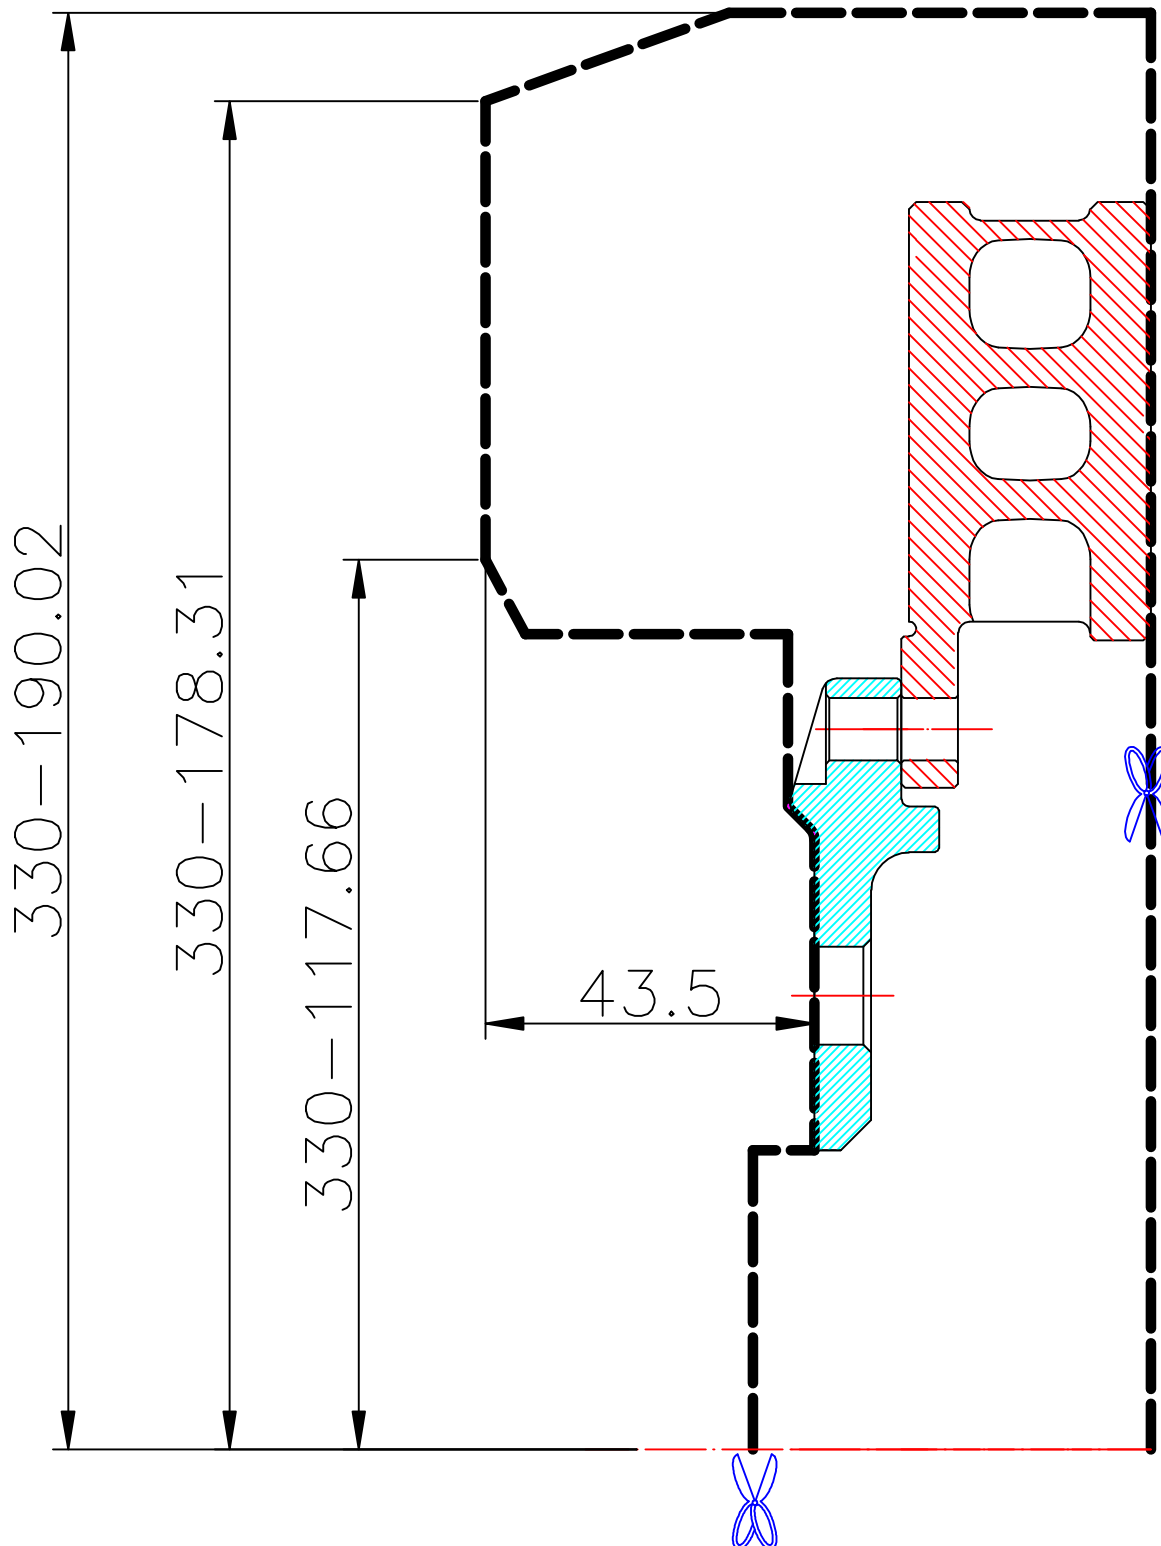

WHEEL FITMENT TEMPLATES

MINI	COOPER SD (R60)	COUNTRY MAN (2WD)	10~UP
PARTS NO.	ROTOR DIAMETER	FRONT/REAR	PCD
BM23-5-7	330X 32	FRONT	5X120

The wheel fitment is only for your reference and it can not 100% ensure the clearance between caliper and rim is ok. if there is any interference issue, please change your wheel as possible.