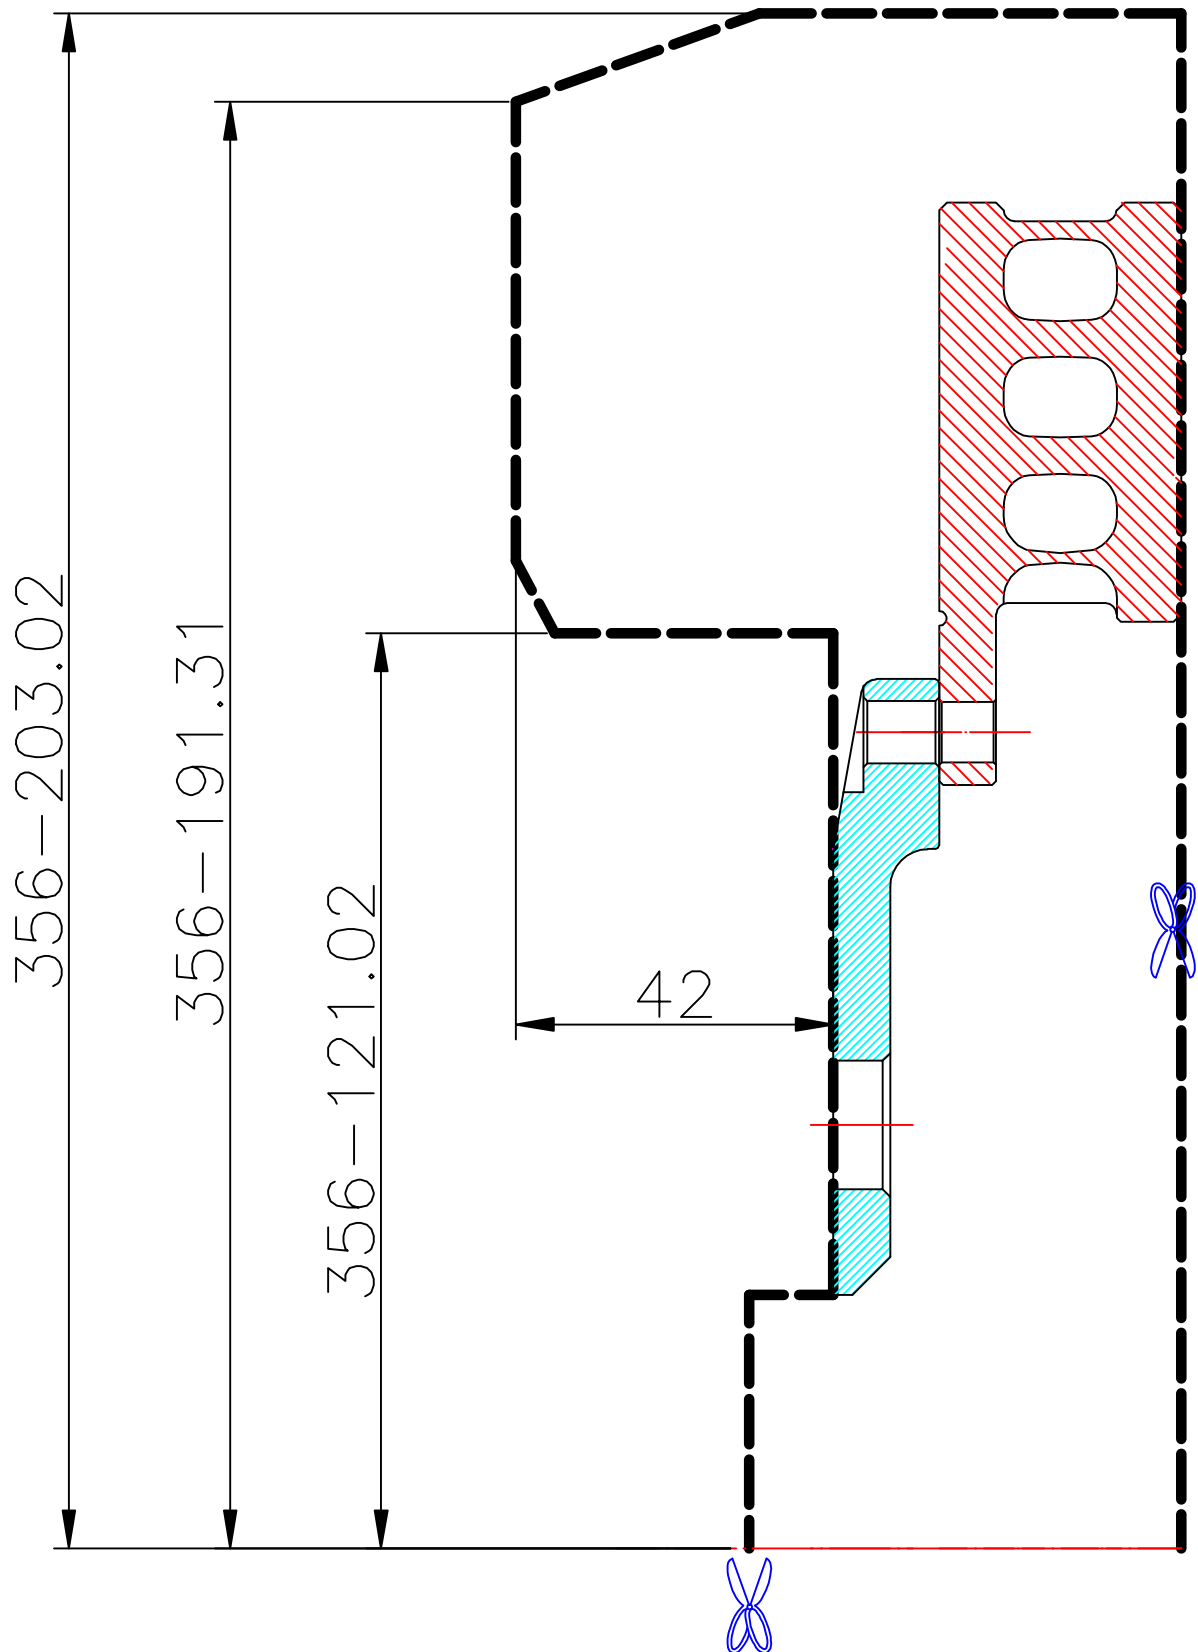

WHEEL FITMENT TEMPLATES

BMW	MINI COOPER S 5D (F55)	14~UP
PARTS NO.	ROTOR DIAMETER	FRONT/REAR
BM23-7-7	356X 32	FRONT
		PCD
		5 X 112

The wheel fitment is only for your reference and it can not 100% ensure the clearance between caliper and rim is ok. if there is any interference issue, please change your wheel as possible.