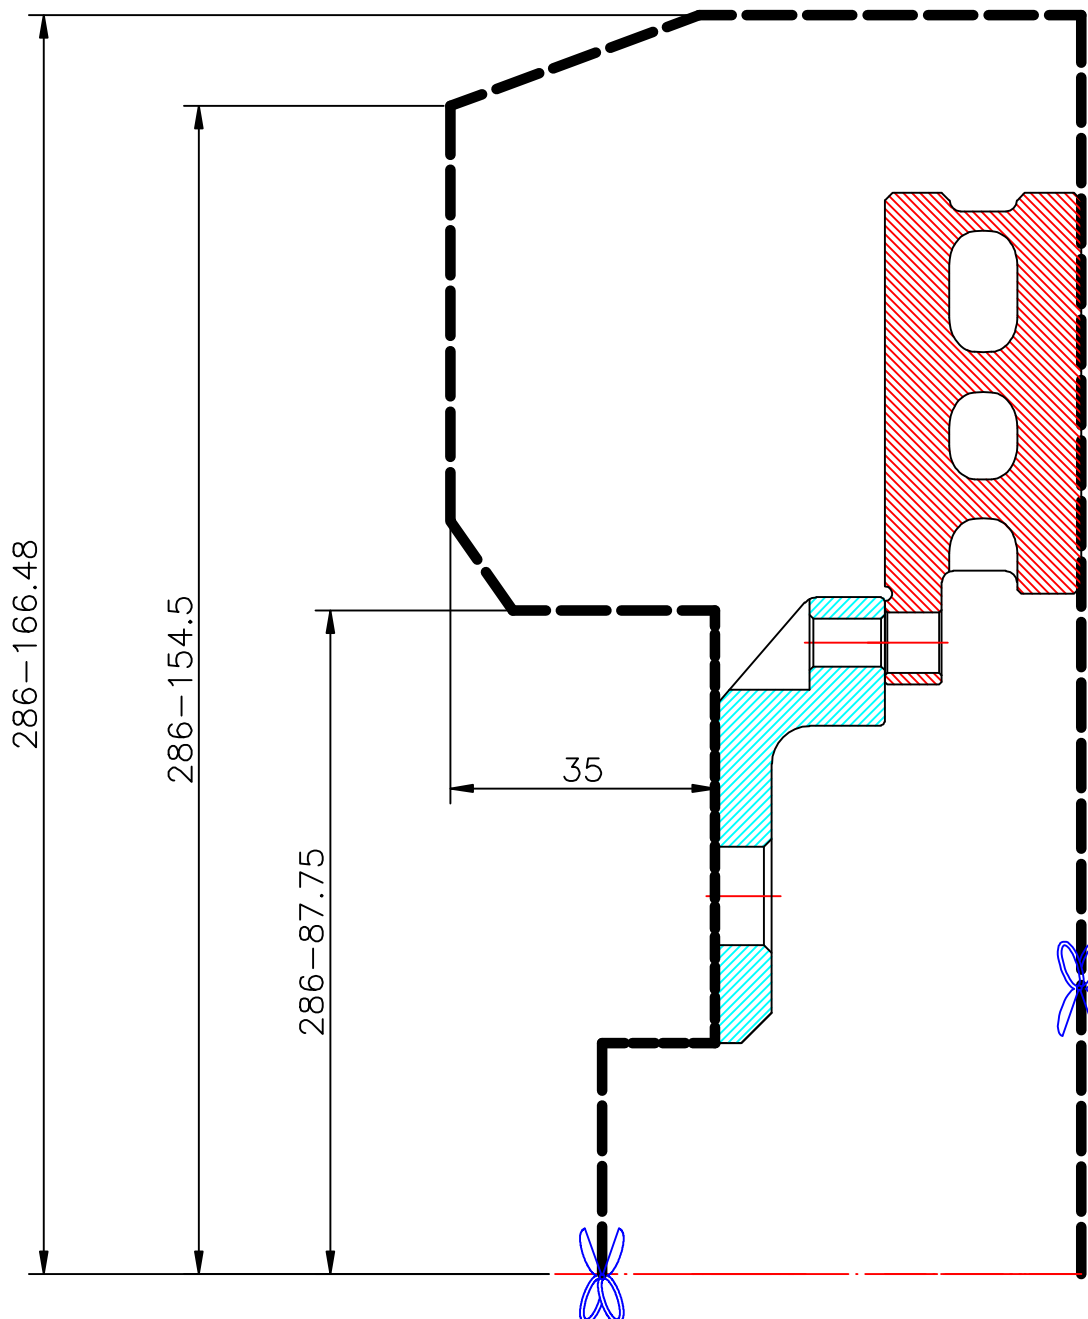

# WHEEL FITMENT TEMPLATES

NISSAN	N14 PULSAR GTIR	91~95
<b>PARTS NO.</b>	<b>ROTOR DIAMETER</b>	<b>FRONT/REAR</b>
NI28-7	286 X 26	FRONT
		<b>PCD</b>
		4 X 100

**The wheel fitment is only for your reference and it can not 100% ensure the clearance between caliper and rim is ok. if there is any interference issue, please change your wheel as possible.**