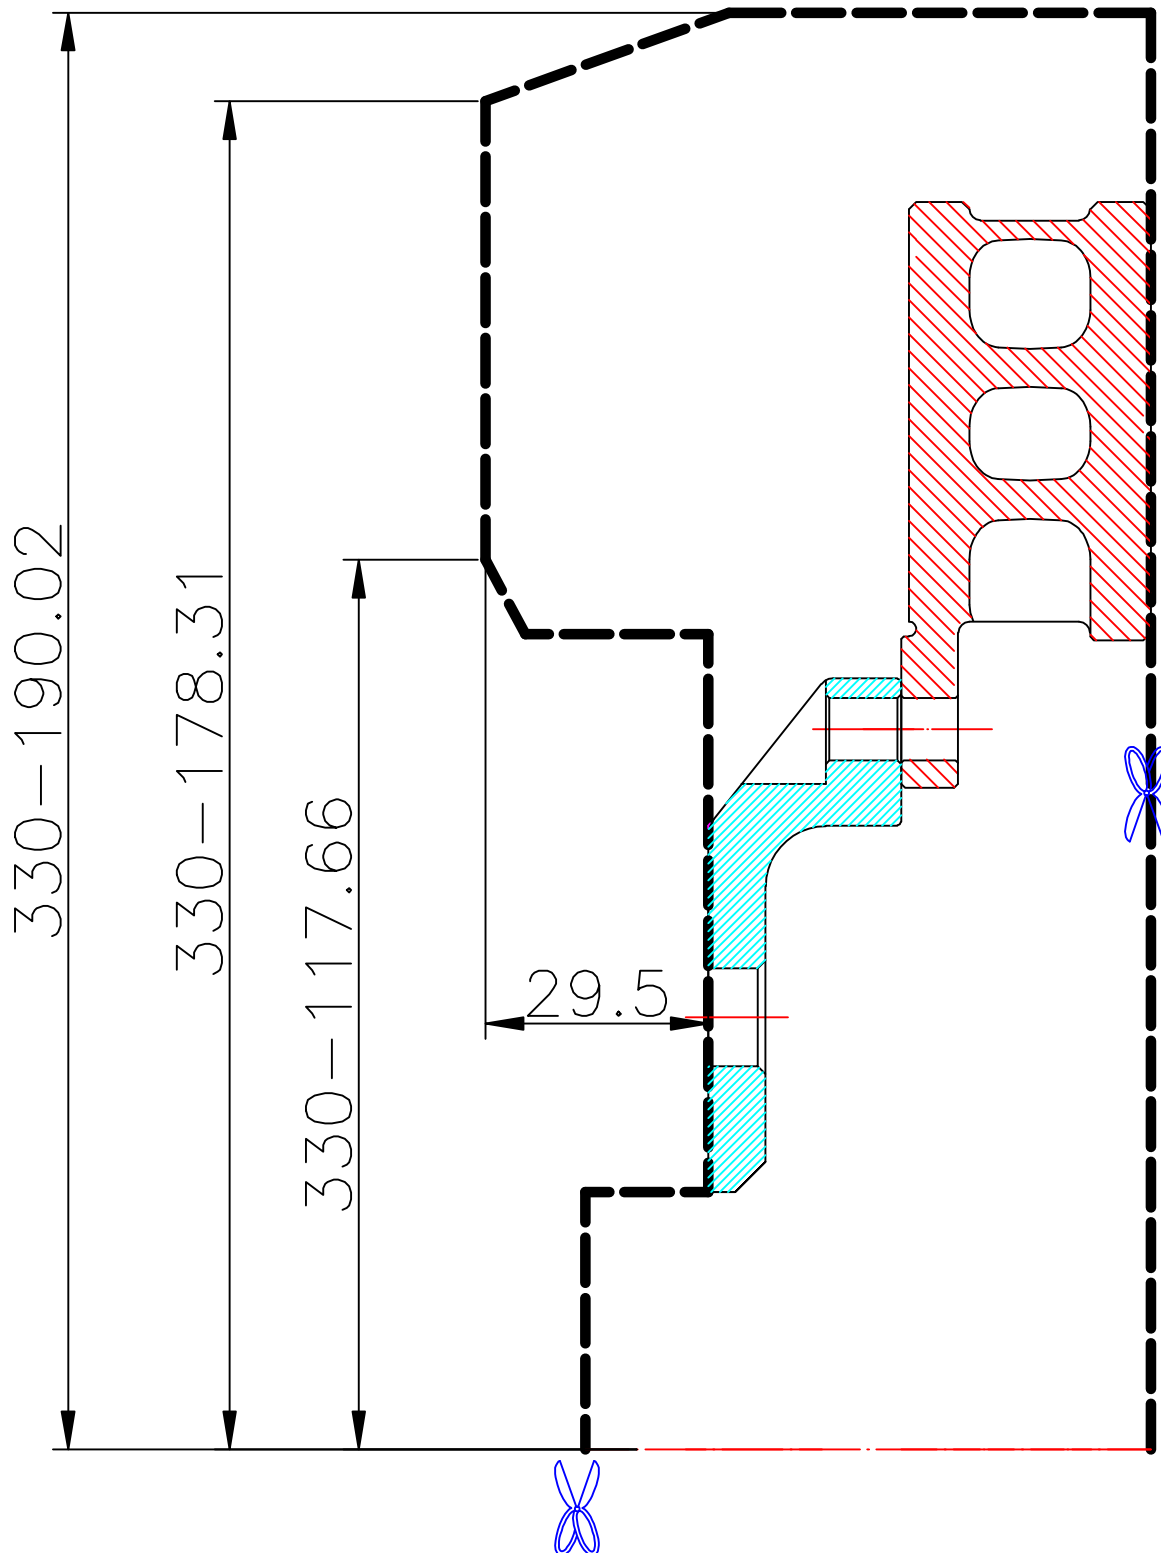

WHEEL FITMENT TEMPLATES

| NISSAN | SILVIA S14 | 95~98 |
|-----------|----------------|------------|
| PARTS NO. | ROTOR DIAMETER | FRONT/REAR |
| NI09-7 | 330X 32 | FRONT |
| | | PCD |
| | | 4 X 114.3 |

The wheel fitment is only for your reference and it can not 100% ensure the clearance between caliper and rim is ok. if there is any interference issue, please change your wheel as possible.