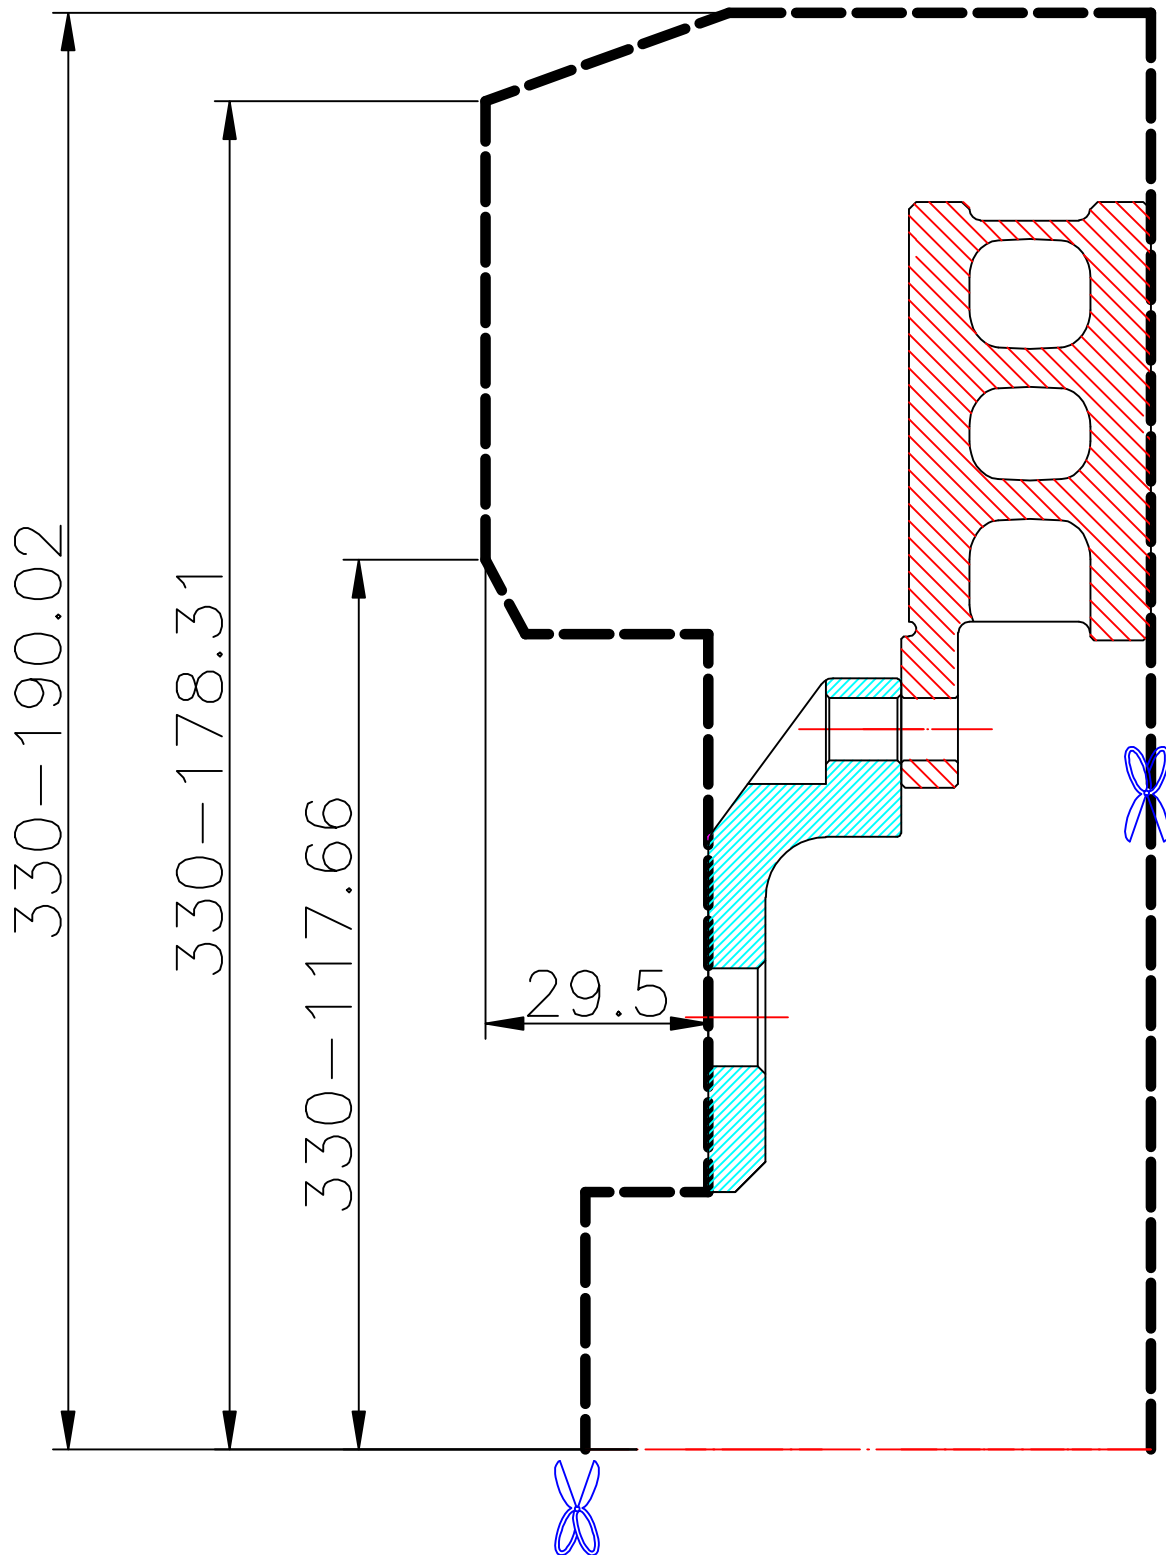

# WHEEL FITMENT TEMPLATES

NISSAN	SILVIA S14	95~98	
<b>PARTS NO.</b>	<b>ROTOR DIAMETER</b>	<b>FRONT/REAR</b>	<b>PCD</b>
NI010-7	330X 32	FRONT	5 X 114.3

**The wheel fitment is only for your reference and it can not 100% ensure the clearance between caliper and rim is ok. if there is any interference issue, please change your wheel as possible.**