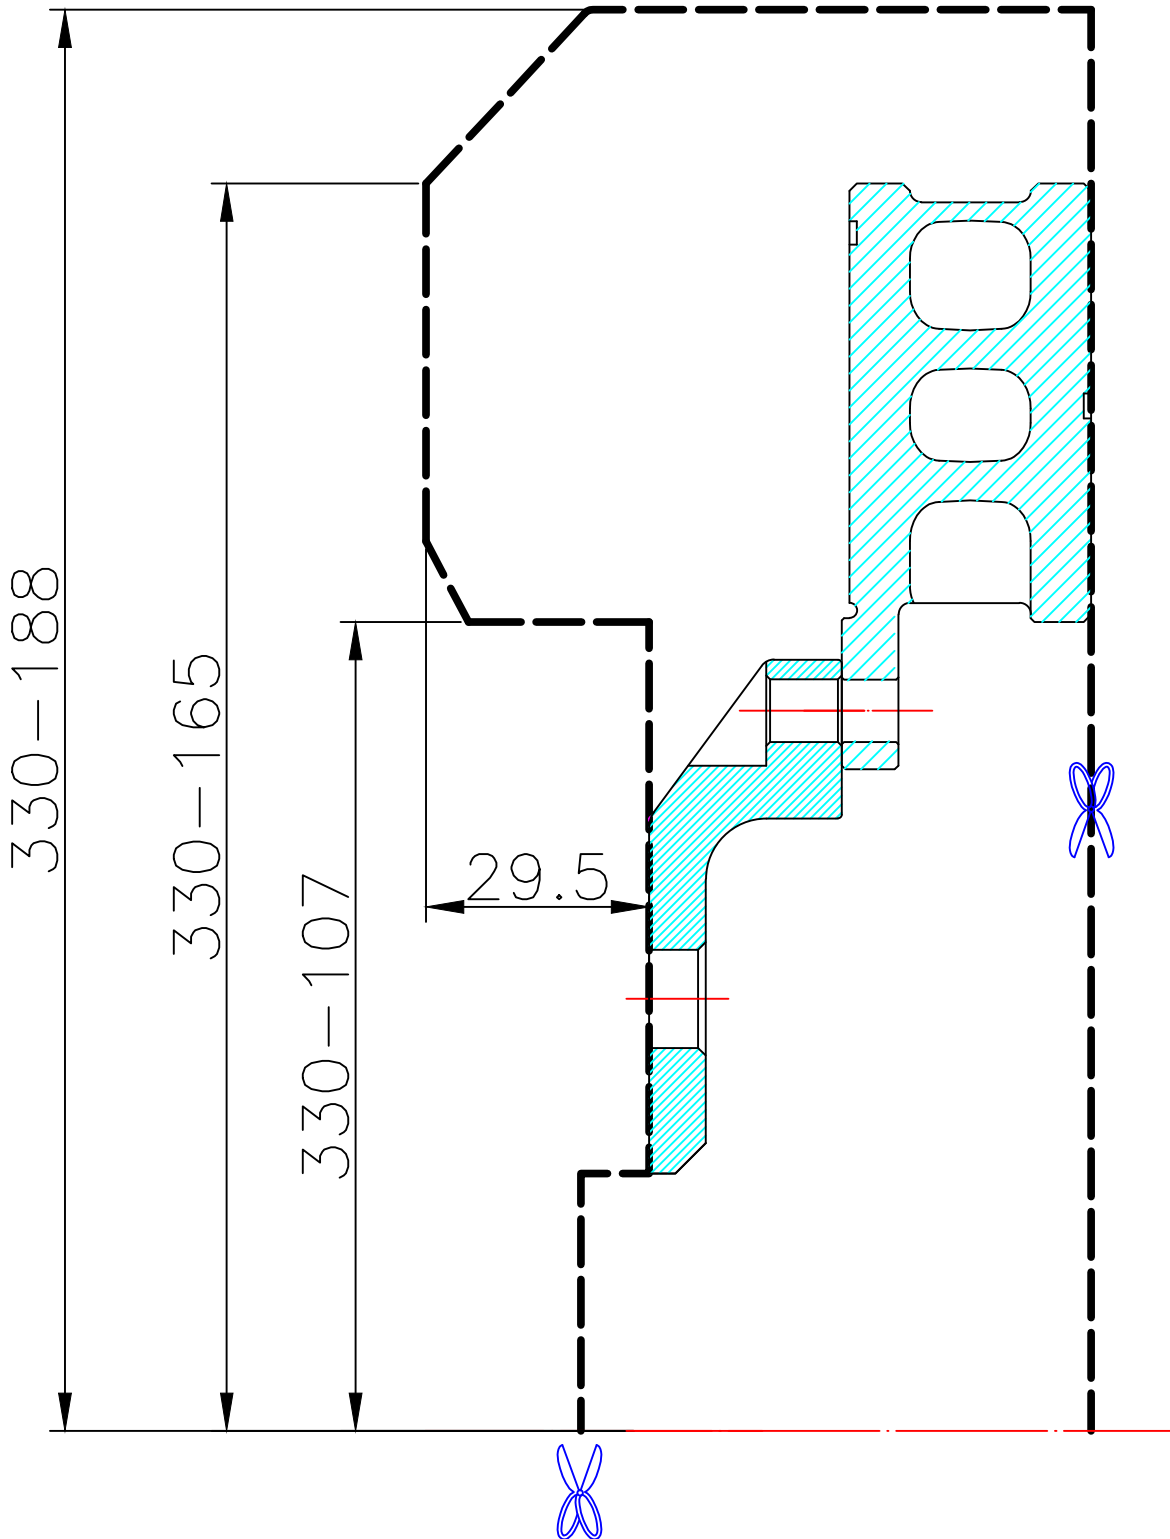

WHEEL FITMENT TEMPLATES

NISSAN	SILVIA S15	99~02	
PARTS NO.	ROTOR DIAMETER	FRONT/REAR	PCD
NI11-7	330X 32	FRONT	5 X 114.3

The wheel fitment is only for your reference and it can not 100% ensure the clearance between caliper and rim is ok. if there is any interference issue, please change your wheel as possible.