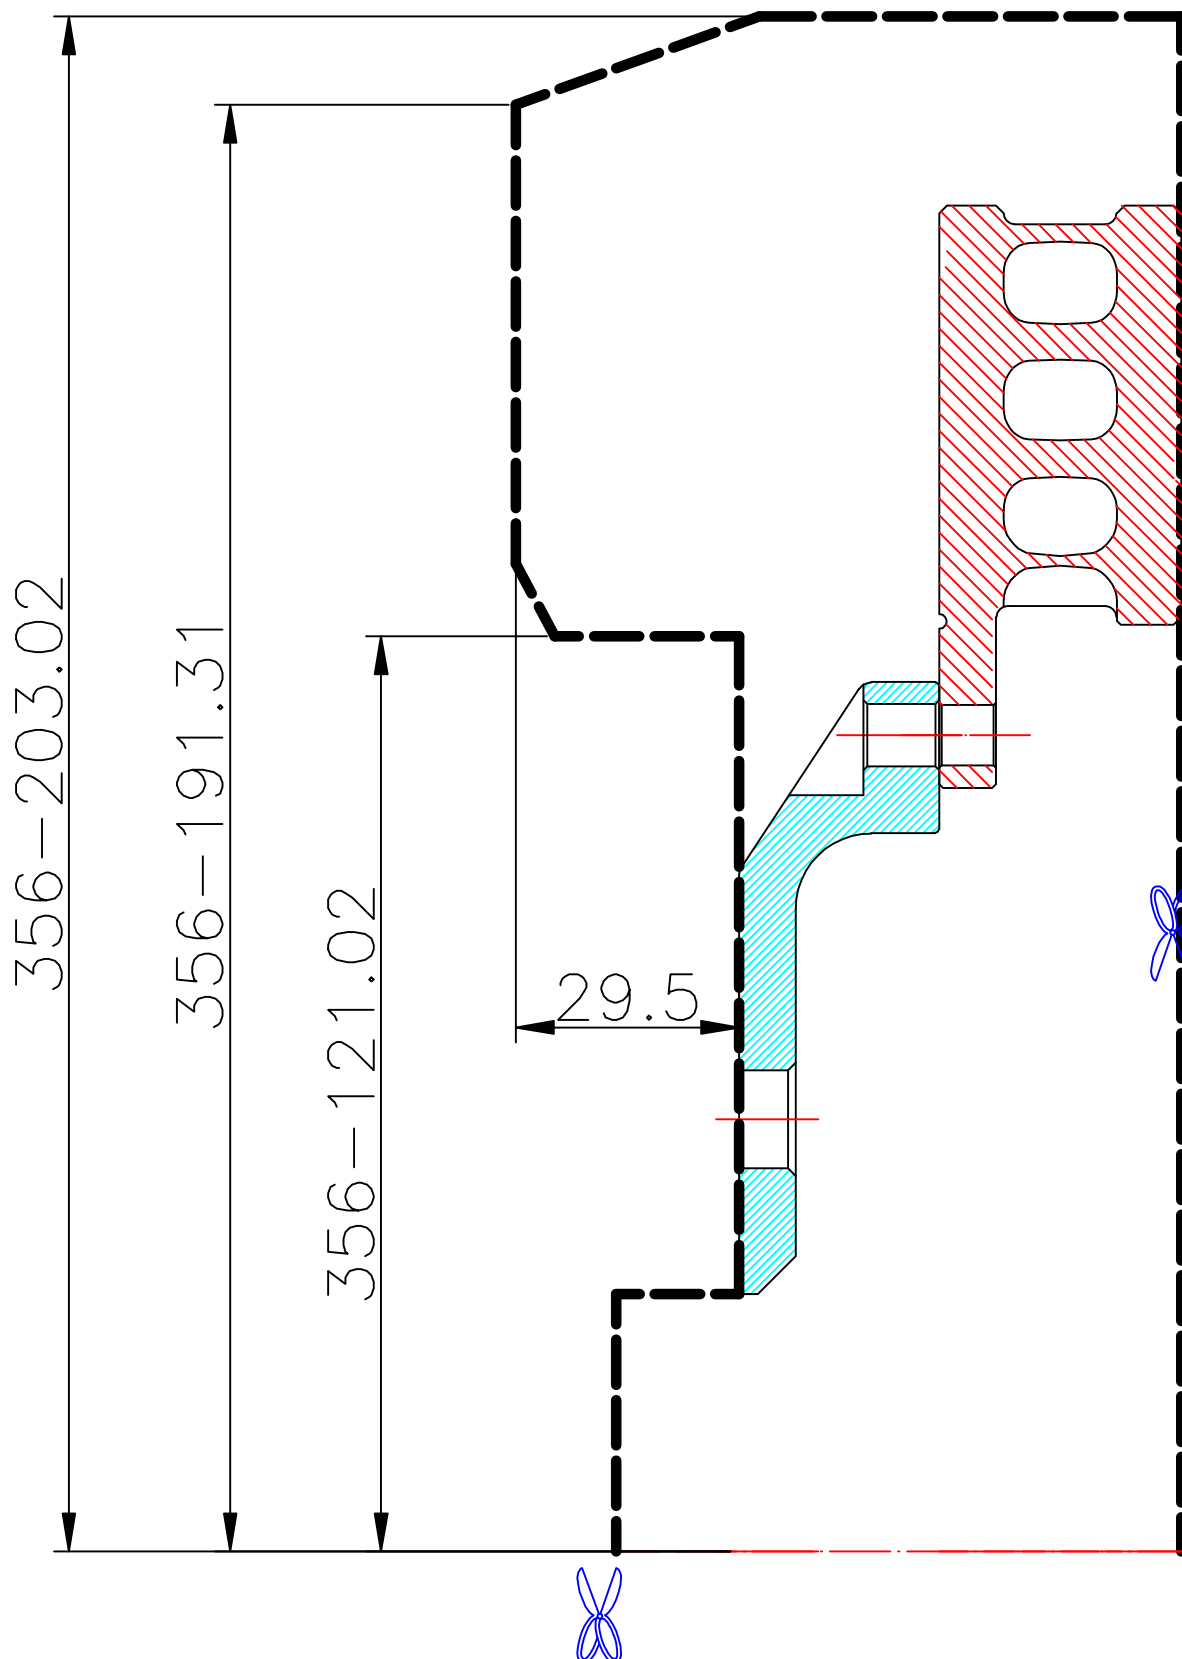

WHEEL FITMENT TEMPLATES

NISSAN		SILVIA S14		95~98	
PARTS NO.	ROTOR DIAMETER	FRONT/REAR	PCD		
NI09-7	356X 32	FRONT	4 X 114.3		

The wheel fitment is only for your reference and it can not 100% ensure the clearance between caliper and rim is ok. if there is any interference issue, please change your wheel as possible.