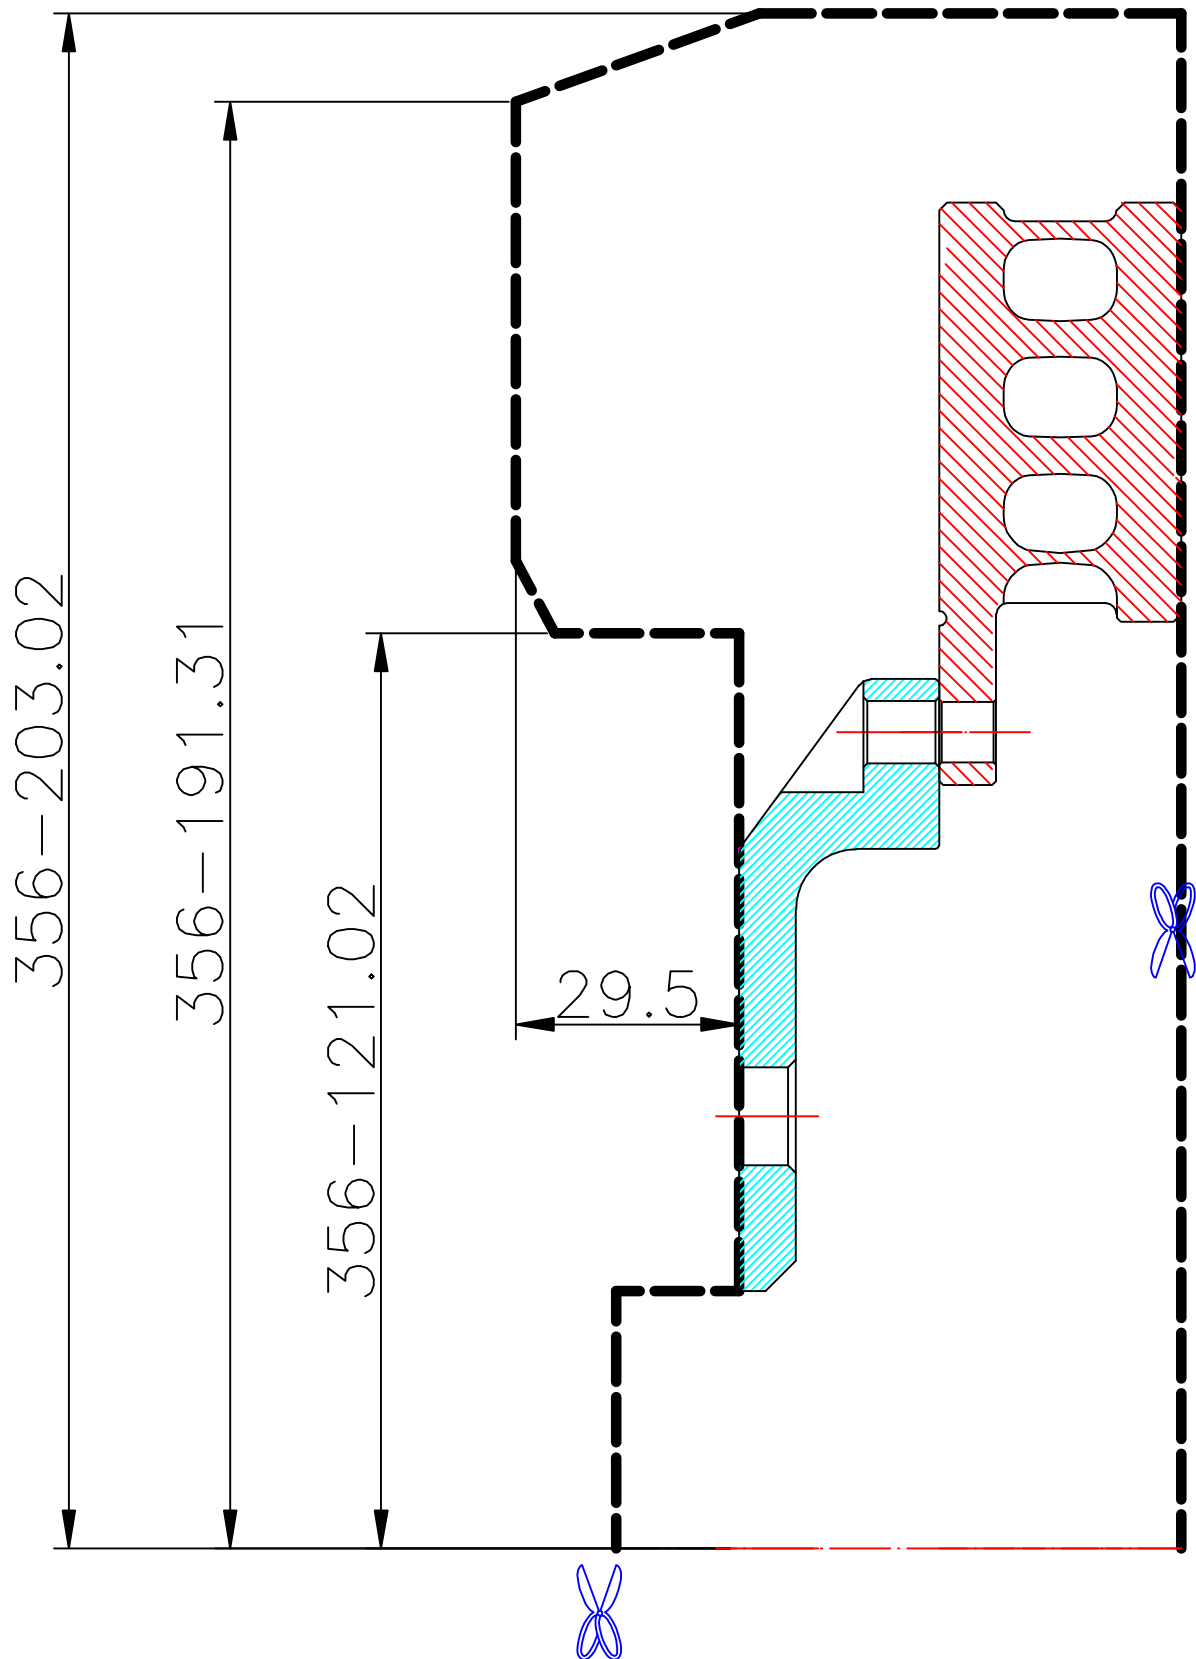

WHEEL FITMENT TEMPLATES

NISSAN		SILVIA S14		95~98
PARTS NO.	ROTOR DIAMETER	FRONT/REAR	PCD	
NI010-7	356X 32	FRONT	5 X 114.3	

The wheel fitment is only for your reference and it can not 100% ensure the clearance between caliper and rim is ok. if there is any interference issue, please change your wheel as possible.