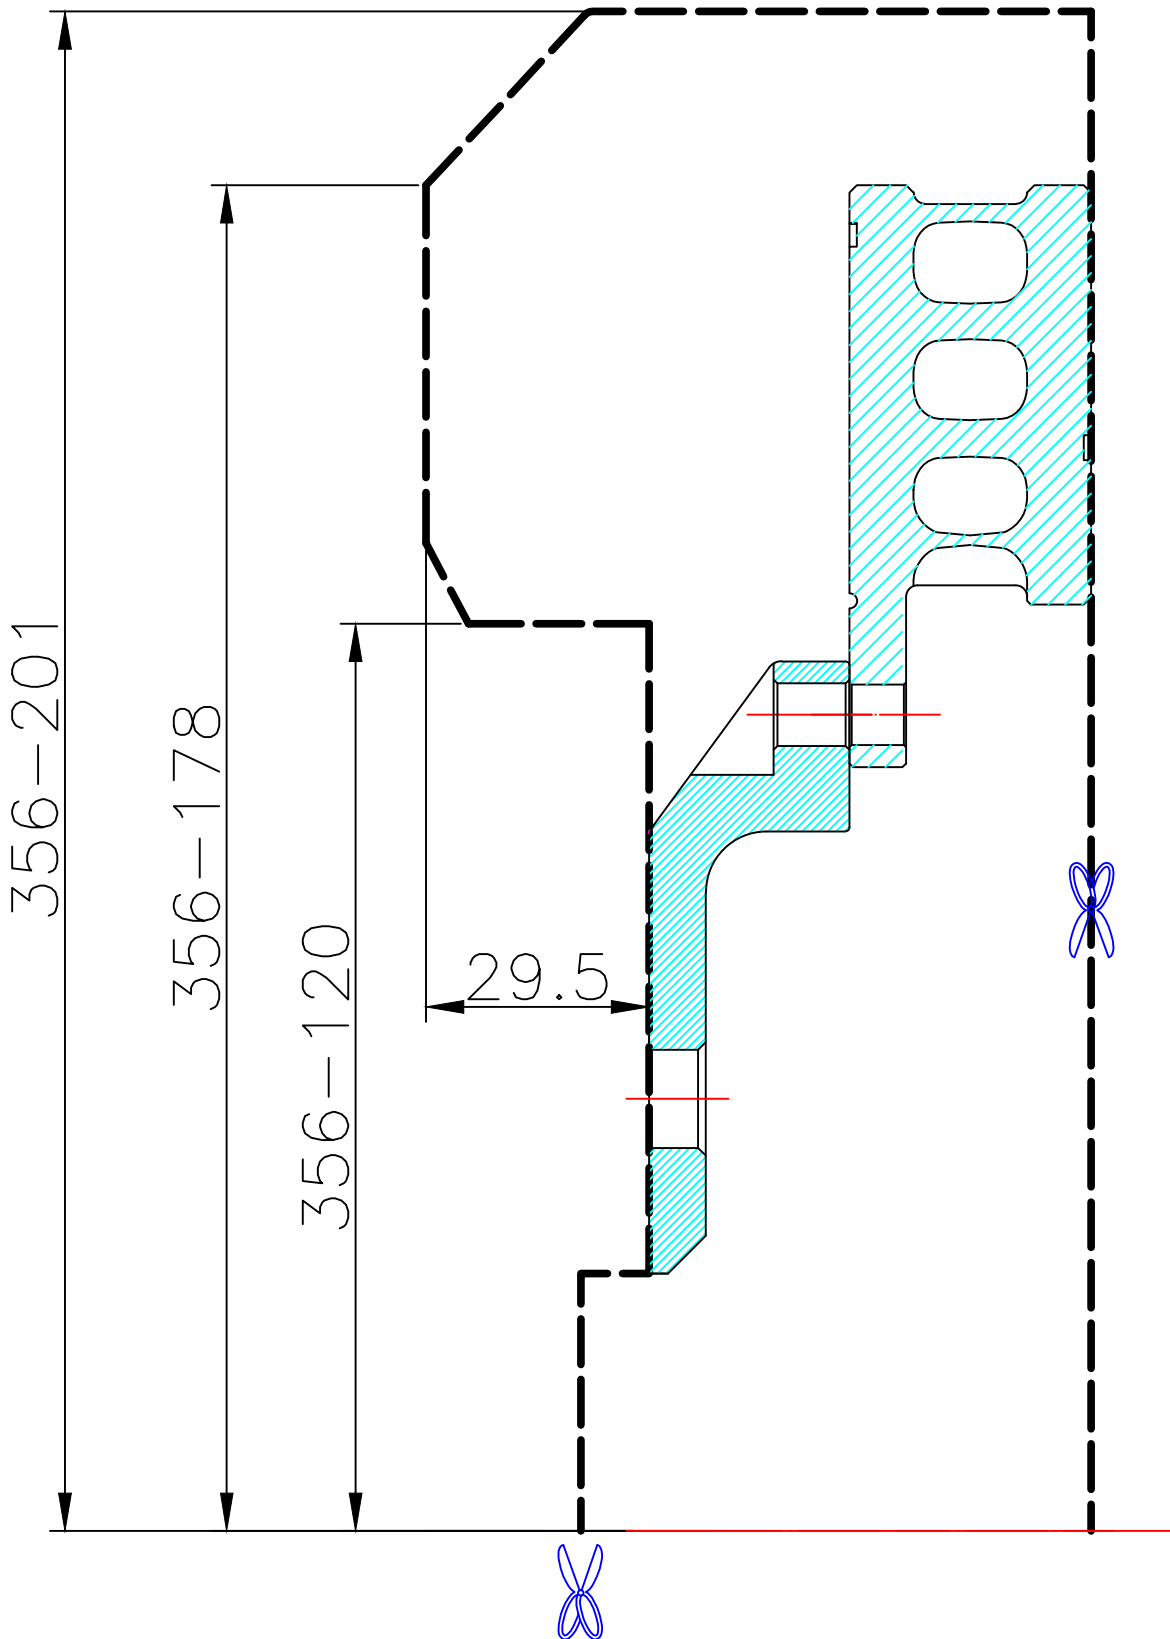

WHEEL FITMENT TEMPLATES

NISSAN	SILVIA S15	99~02	
PARTS NO.	ROTOR DIAMETER	FRONT/REAR	PCD
NI011-7	356X 32	FRONT	5 X 114.3

The wheel fitment is only for your reference and it can not 100% ensure the clearance between caliper and rim is ok. if there is any interference issue, please change your wheel as possible.