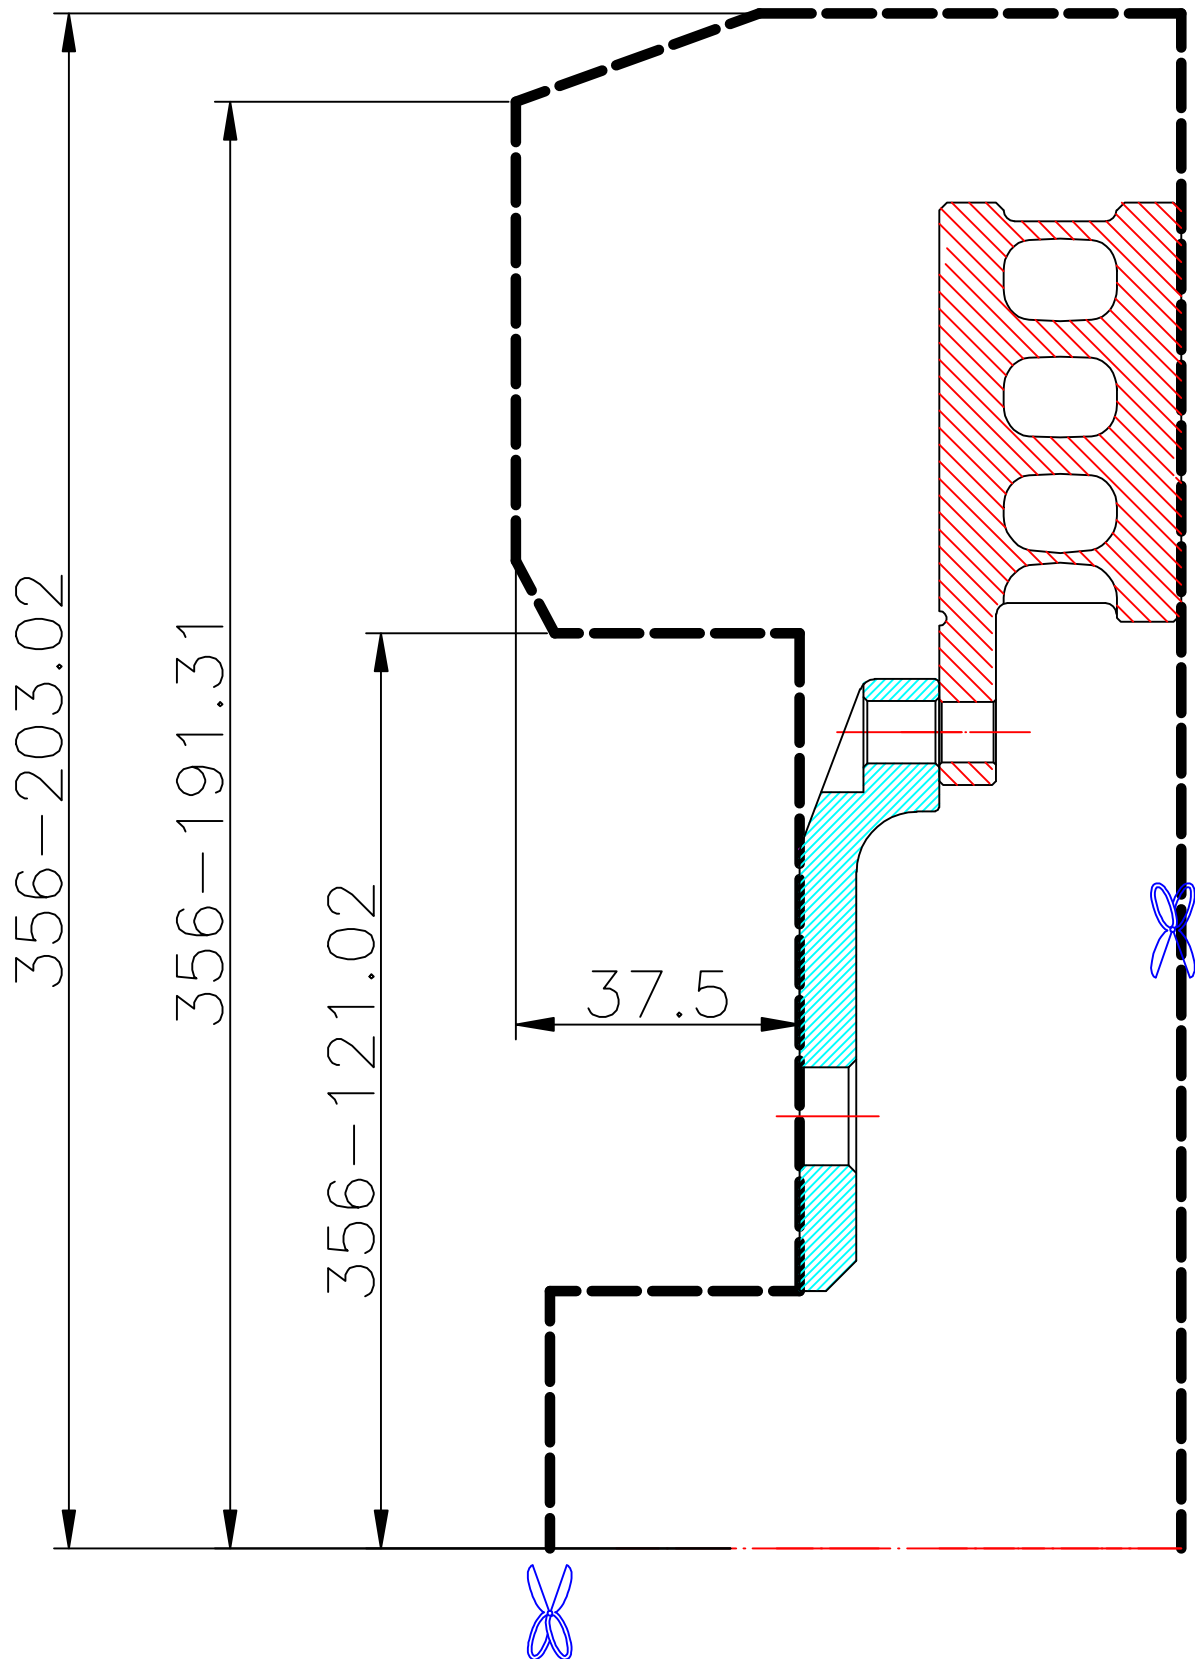

WHEEL FITMENT TEMPLATES

NISSAN	G37 COUPE	09~UP	
PARTS NO.	ROTOR DIAMETER	FRONT/REAR	PCD
NI26-2-7	356X 32	FRONT	5 X 114.3

The wheel fitment is only for your reference and it can not 100% ensure the clearance between caliper and rim is ok. if there is any interference issue, please change your wheel as possible.