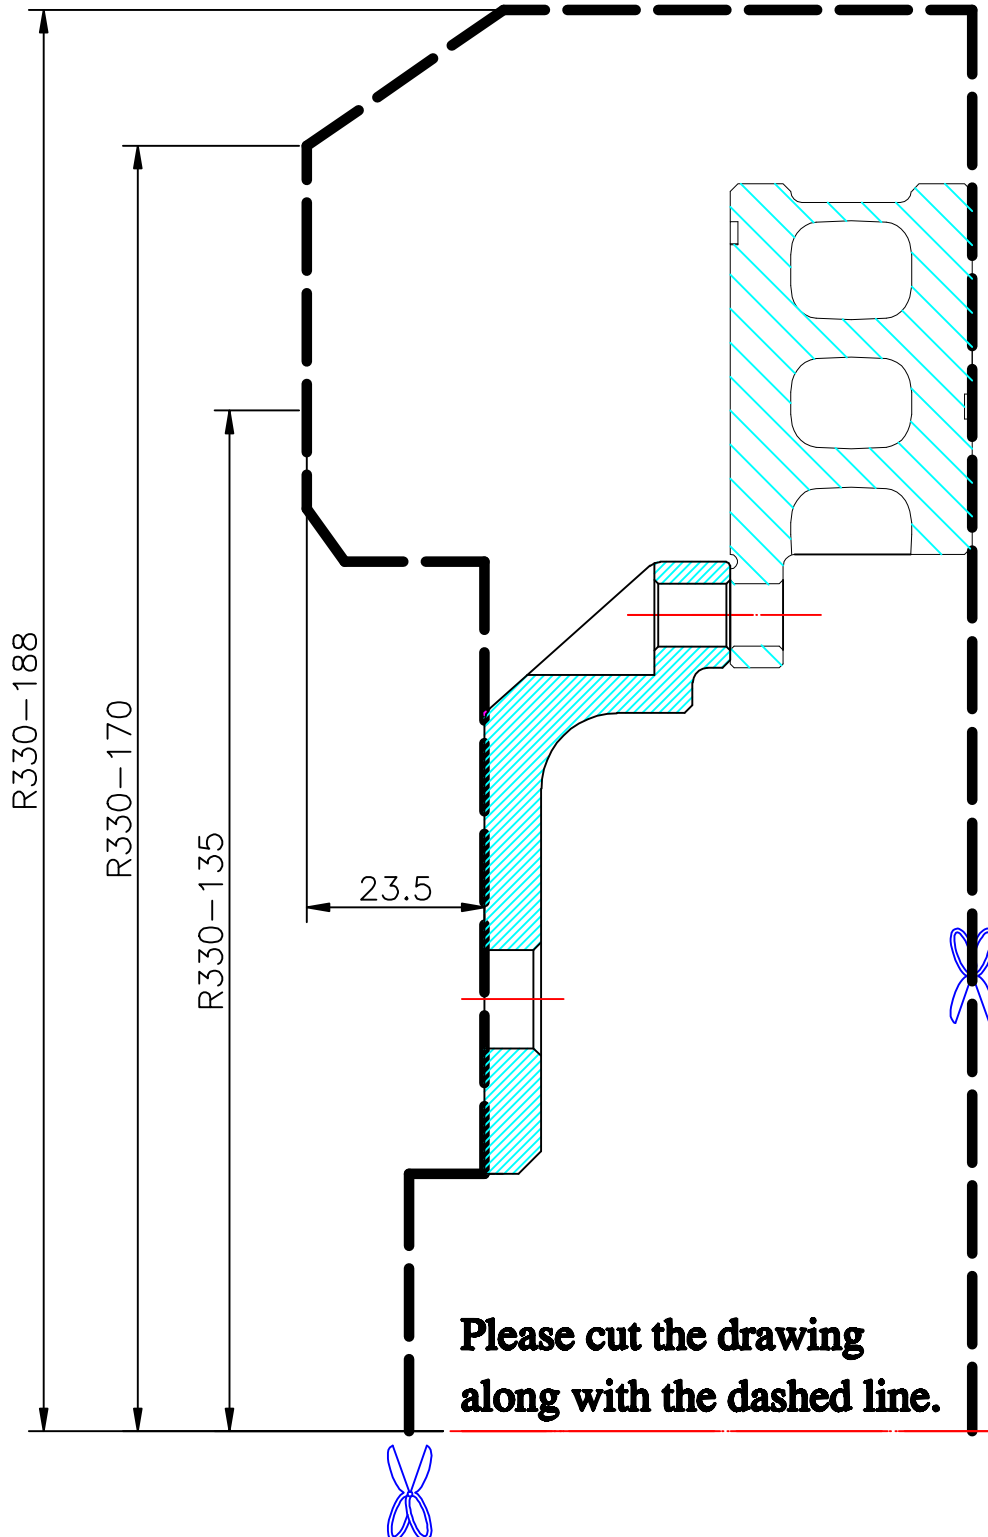

WHEEL FITMENT TEMPLATES

NISSAN	SKYLINE V37	14~UP	
PARTS NO.	ROTOR DIAMETER	FRONT/REAR	PCD
NI33-7-R	330X 32	REAR	5 X 114.3

The wheel fitment is only for your reference and it can not 100% ensure the clearance between caliper and rim is ok. if there is any interference issue, please change your wheel as possible.