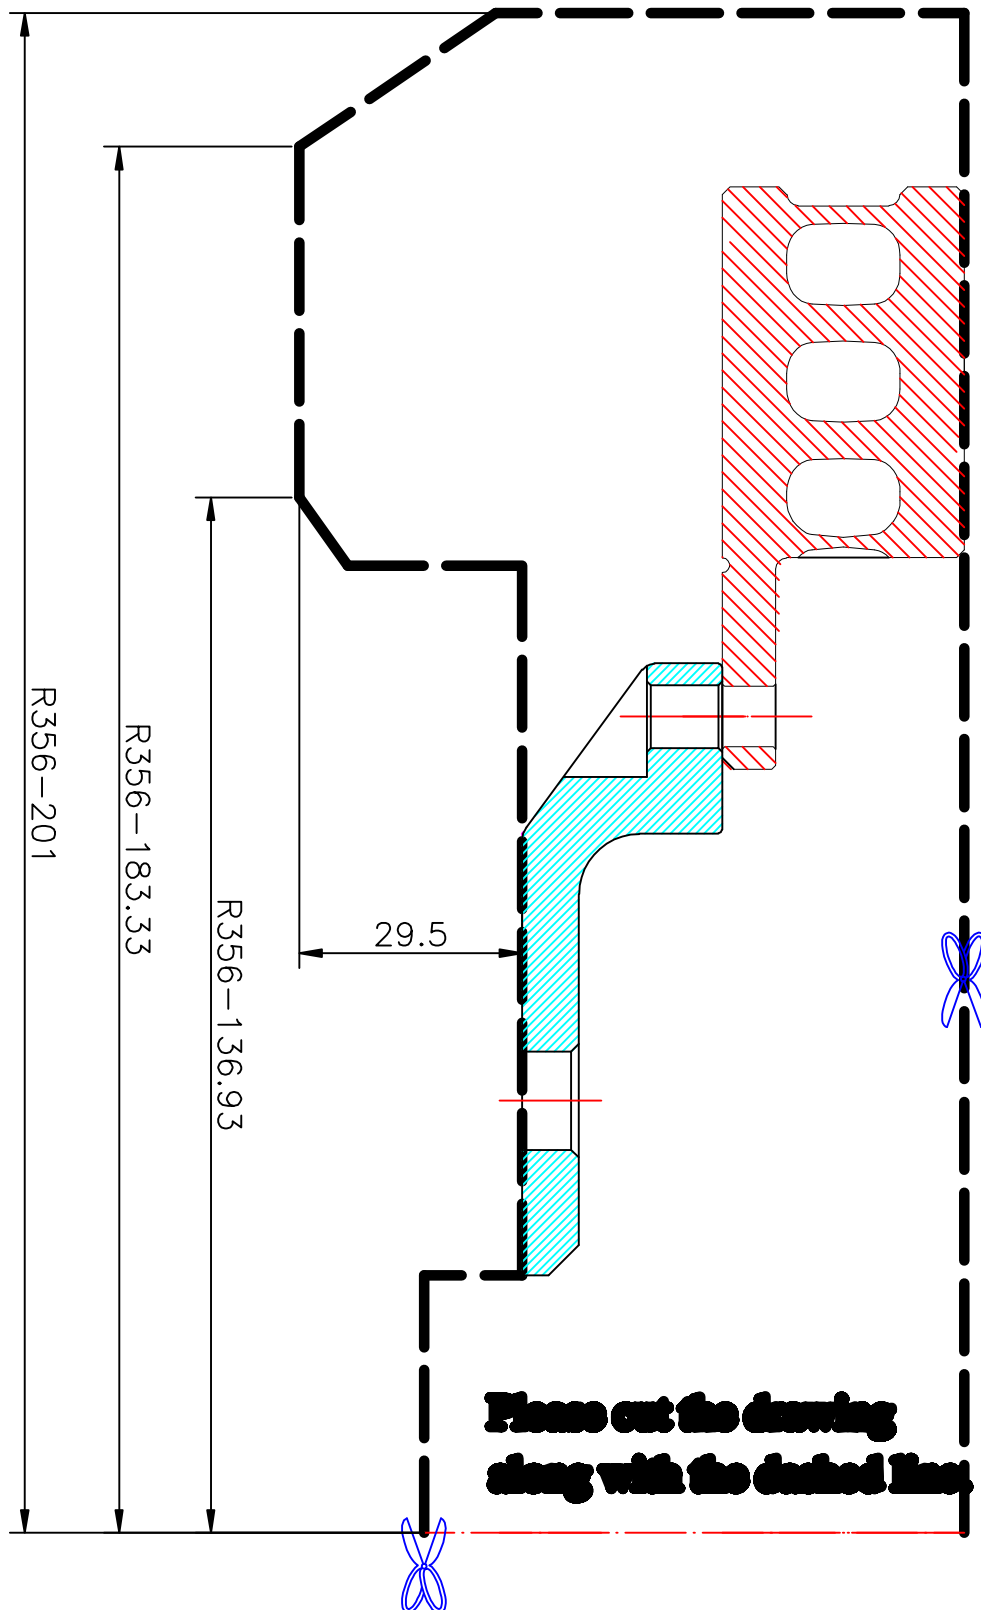

WHEEL FITMENT TEMPLATES

NISSAN		SILVIA S14	95~98
PARTS NO.	ROTOR DIAMETER	FRONT/REAR	PCD
NI08-7-R	356X 32	REAR	5 X 114.3

The wheel fitment is only for your reference and it can not 100% ensure the clearance between caliper and rim is ok. If there is any interference issue, please choose your wheel as needed.