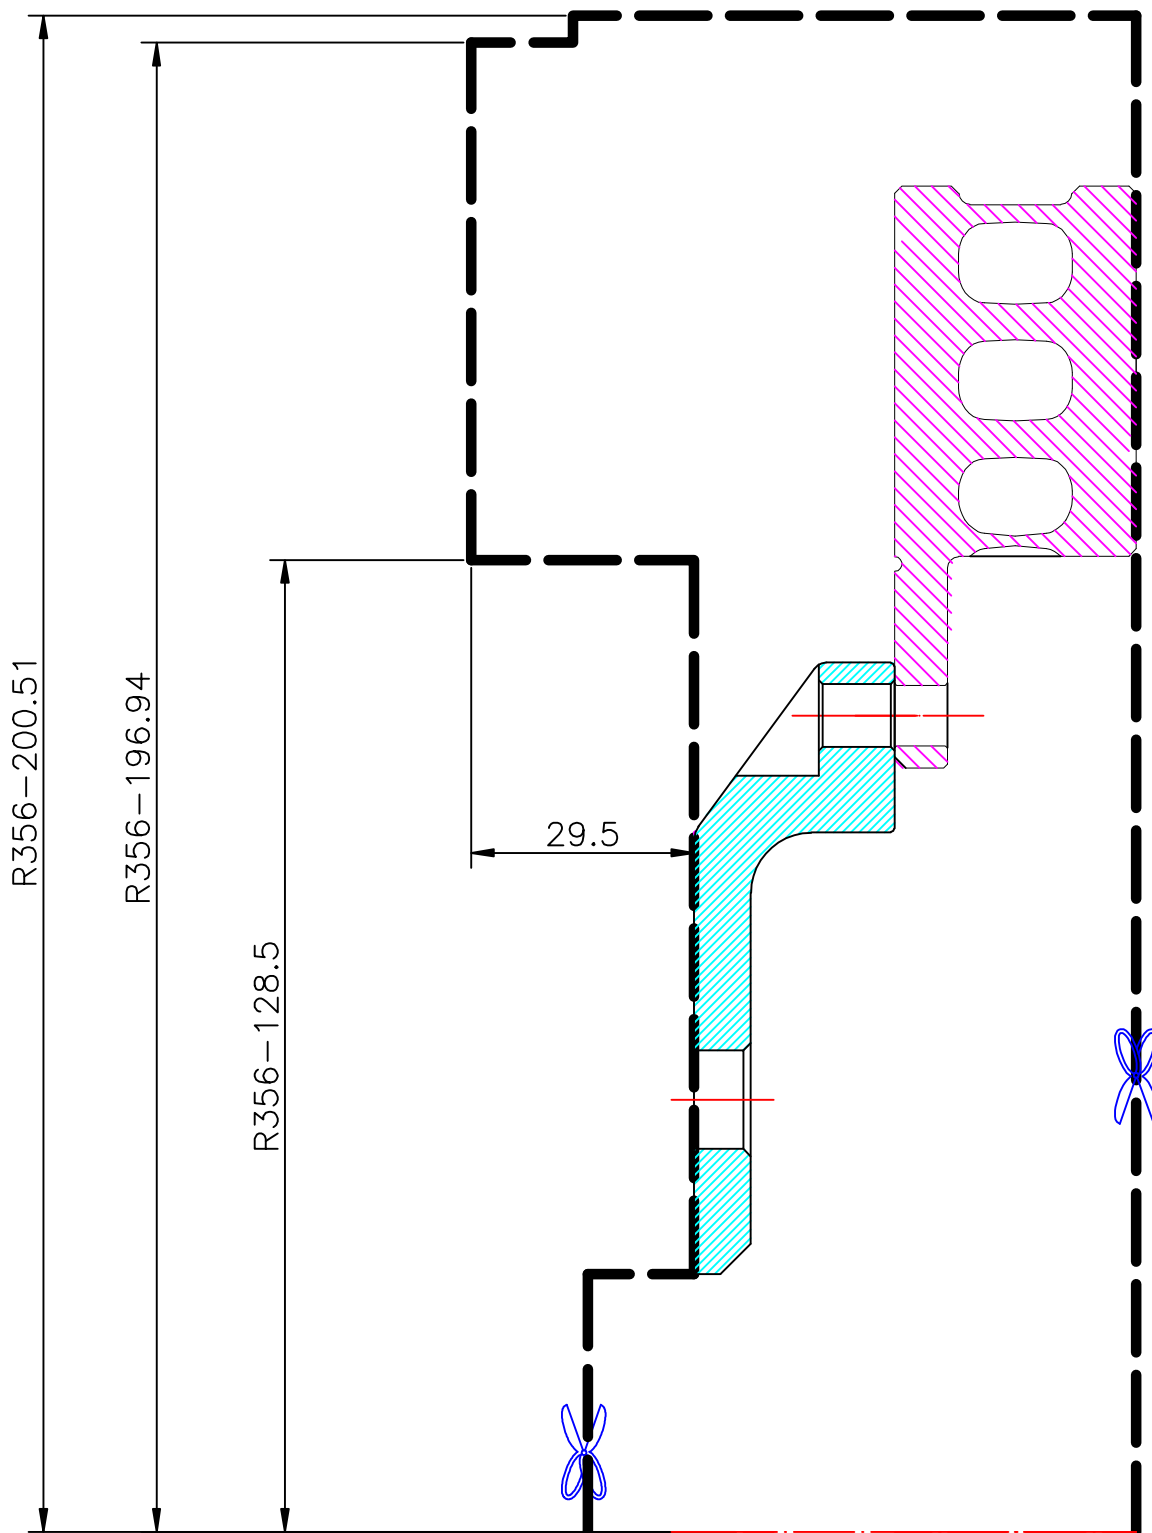

# WHEEL FITMENT TEMPLATES

NISSAN		SILVIA S15		99~02	
<b>PARTS NO.</b>	<b>ROTOR DIAMETER</b>	<b>FRONT/REAR</b>		<b>PCD</b>	
NI09-7-R	356X 32	REAR		5 X 114.3	

**The wheel fitment is only for your reference and it can not 100% ensure the clearance between caliper and rim is ok. if there is any interference issue, please change your wheel as possible.**