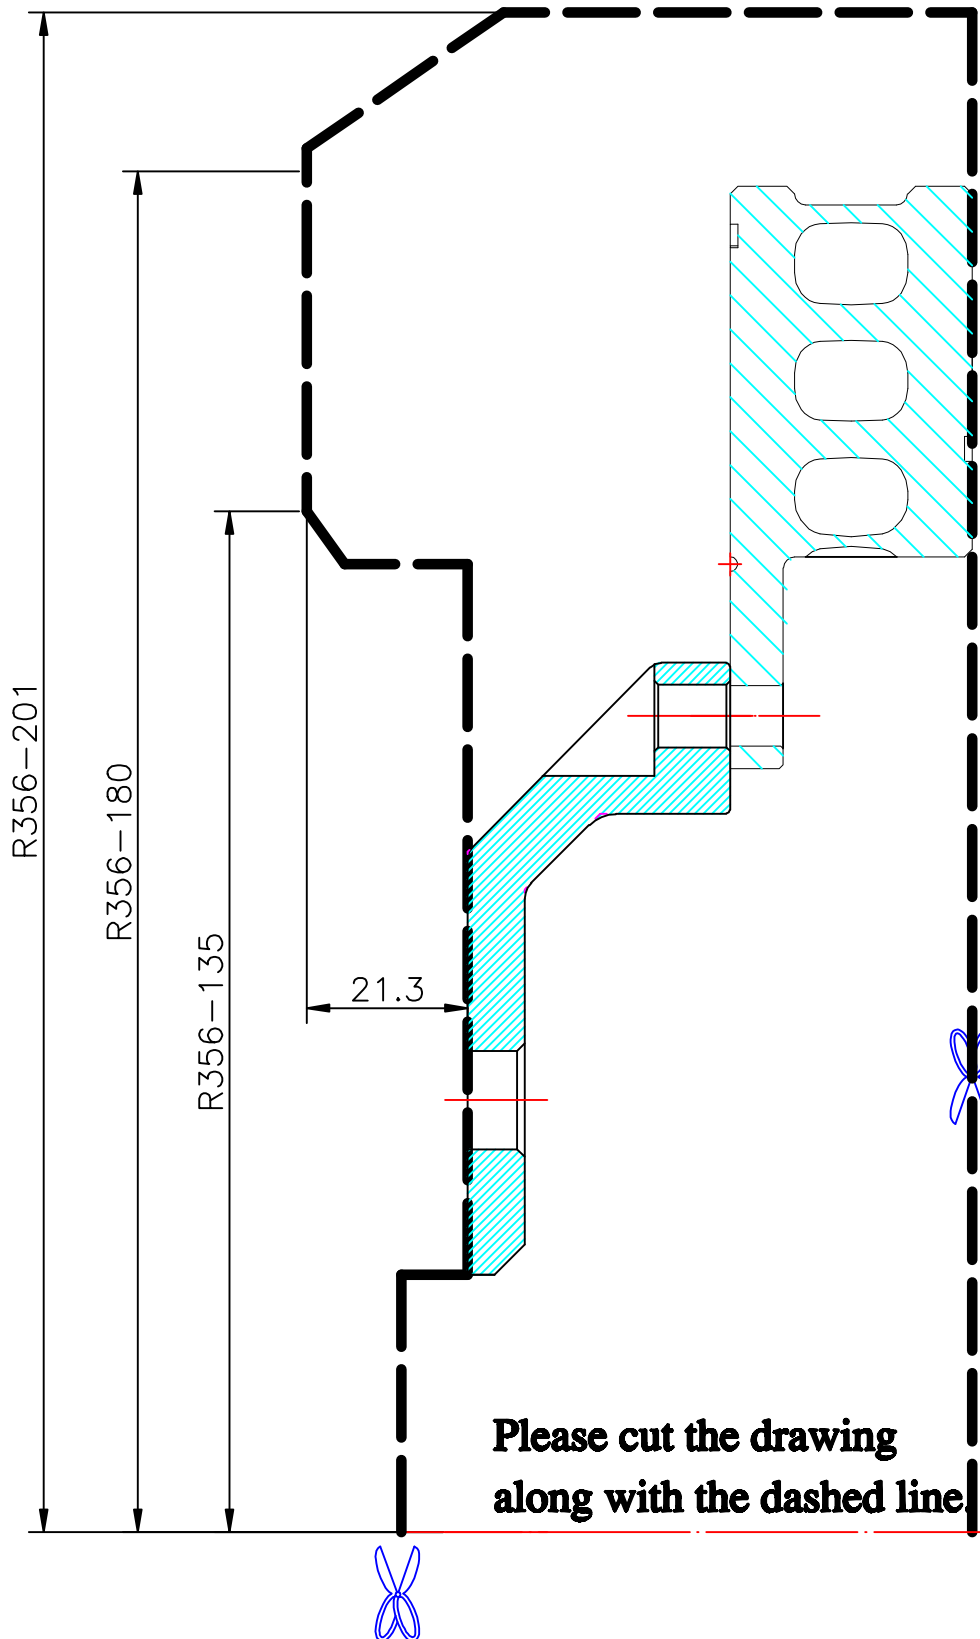

# WHEEL FITMENT TEMPLATES

NISSAN	SKYLINE V35	01~06	
<b>PARTS NO.</b>	<b>ROTOR DIAMETER</b>	<b>FRONT/REAR</b>	<b>PCD</b>
NI14-7-R	356X 32	REAR	5 X 114.3

**The wheel fitment is only for your reference and it can not 100% ensure the clearance between caliper and rim is ok. if there is any interference issue, please change your wheel as possible.**