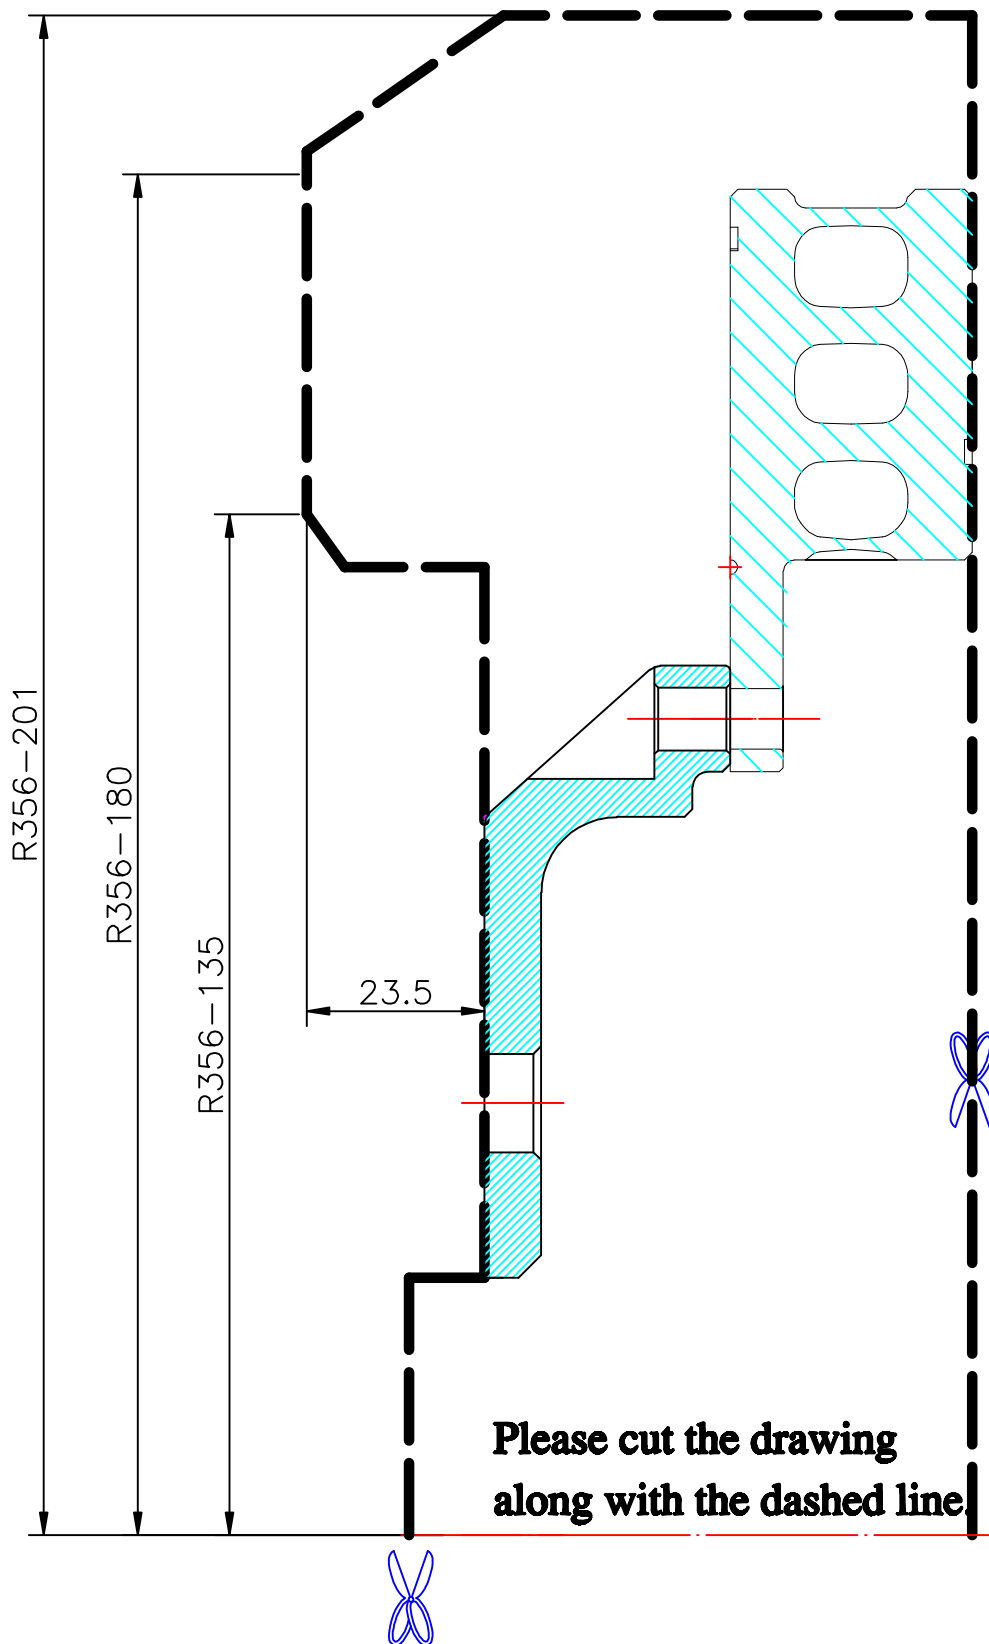

WHEEL FITMENT TEMPLATES

NISSAN	SKYLINE V37	14~UP	
PARTS NO.	ROTOR DIAMETER	FRONT/REAR	PCD
NI33-7-R	356X 32	REAR	5 X 114.3

The wheel fitment is only for your reference and it can not 100% ensure the clearance between caliper and rim is ok. if there is any interference issue, please change your wheel as possible.