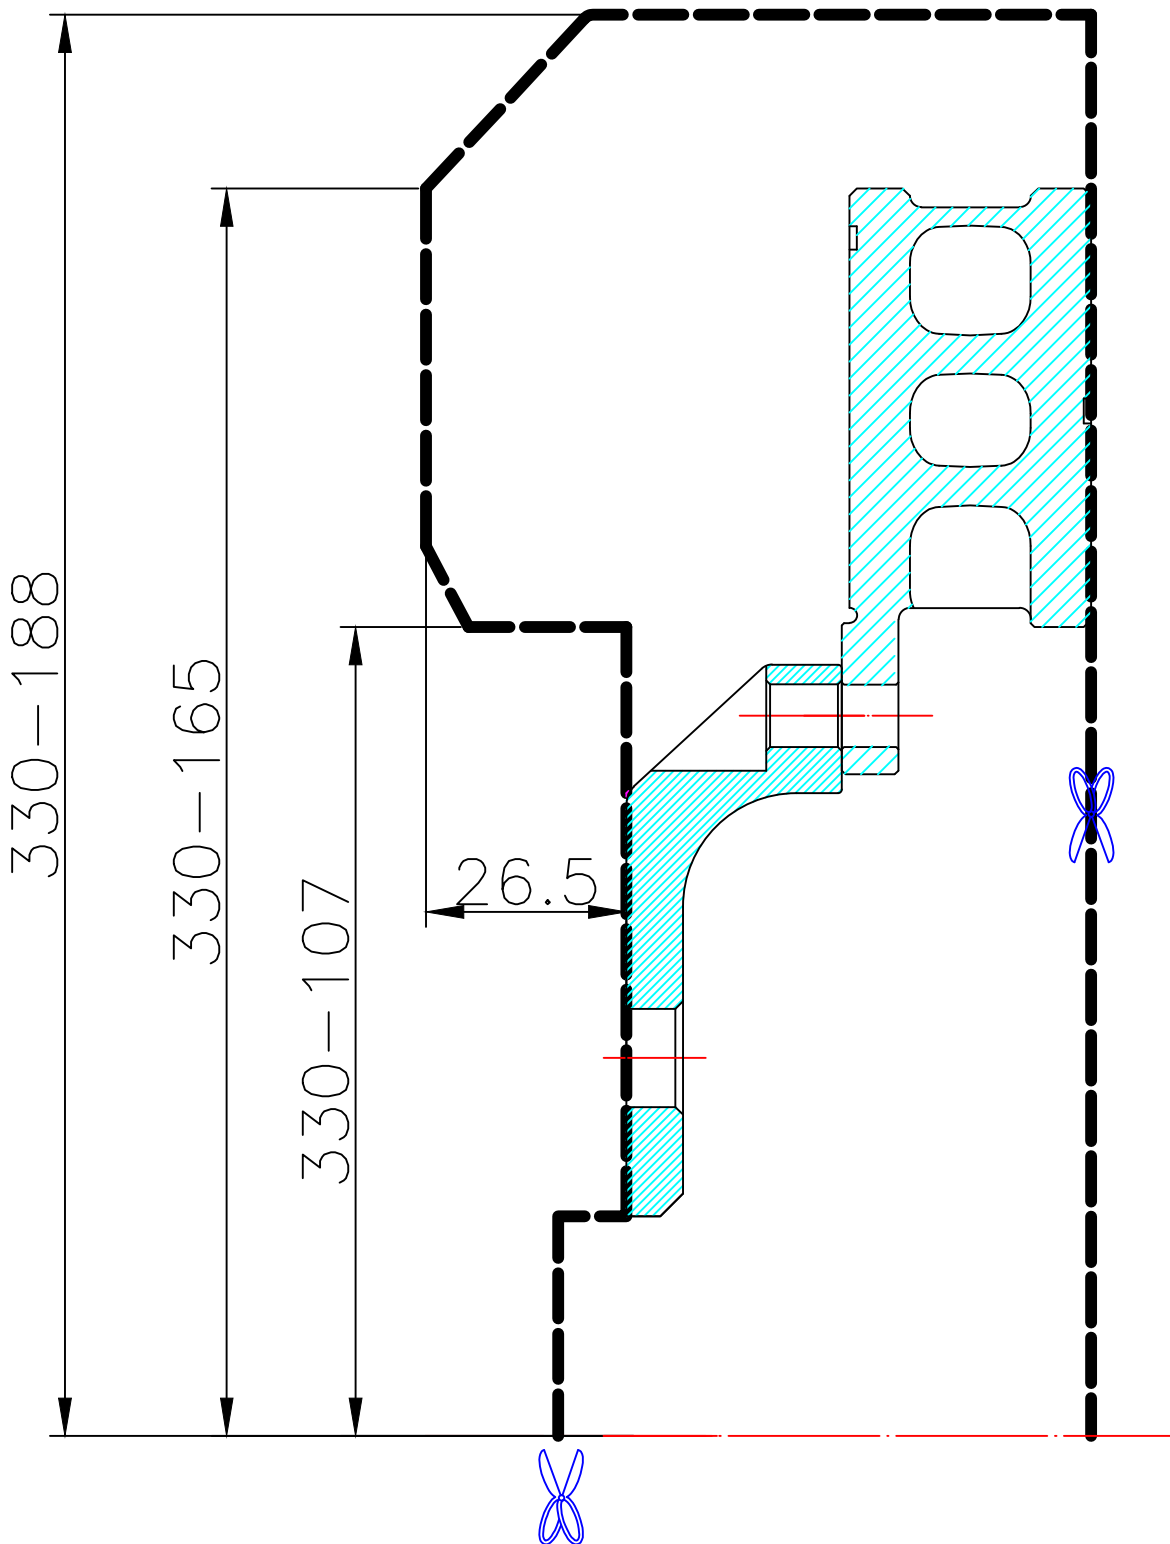

# WHEEL FITMENT TEMPLATES

SUBARU	IMPREZA GDB (WRX)	00~07
PARTS NO.	ROTOR DIAMETER	FRONT/REAR
SU04-8	330X 32	FRONT
		PCD
		5 X 100

The wheel fitment is only for your reference and it can not 100% ensure the clearance between caliper and rim is ok. if there is any interference issue, please change your wheel as possible.