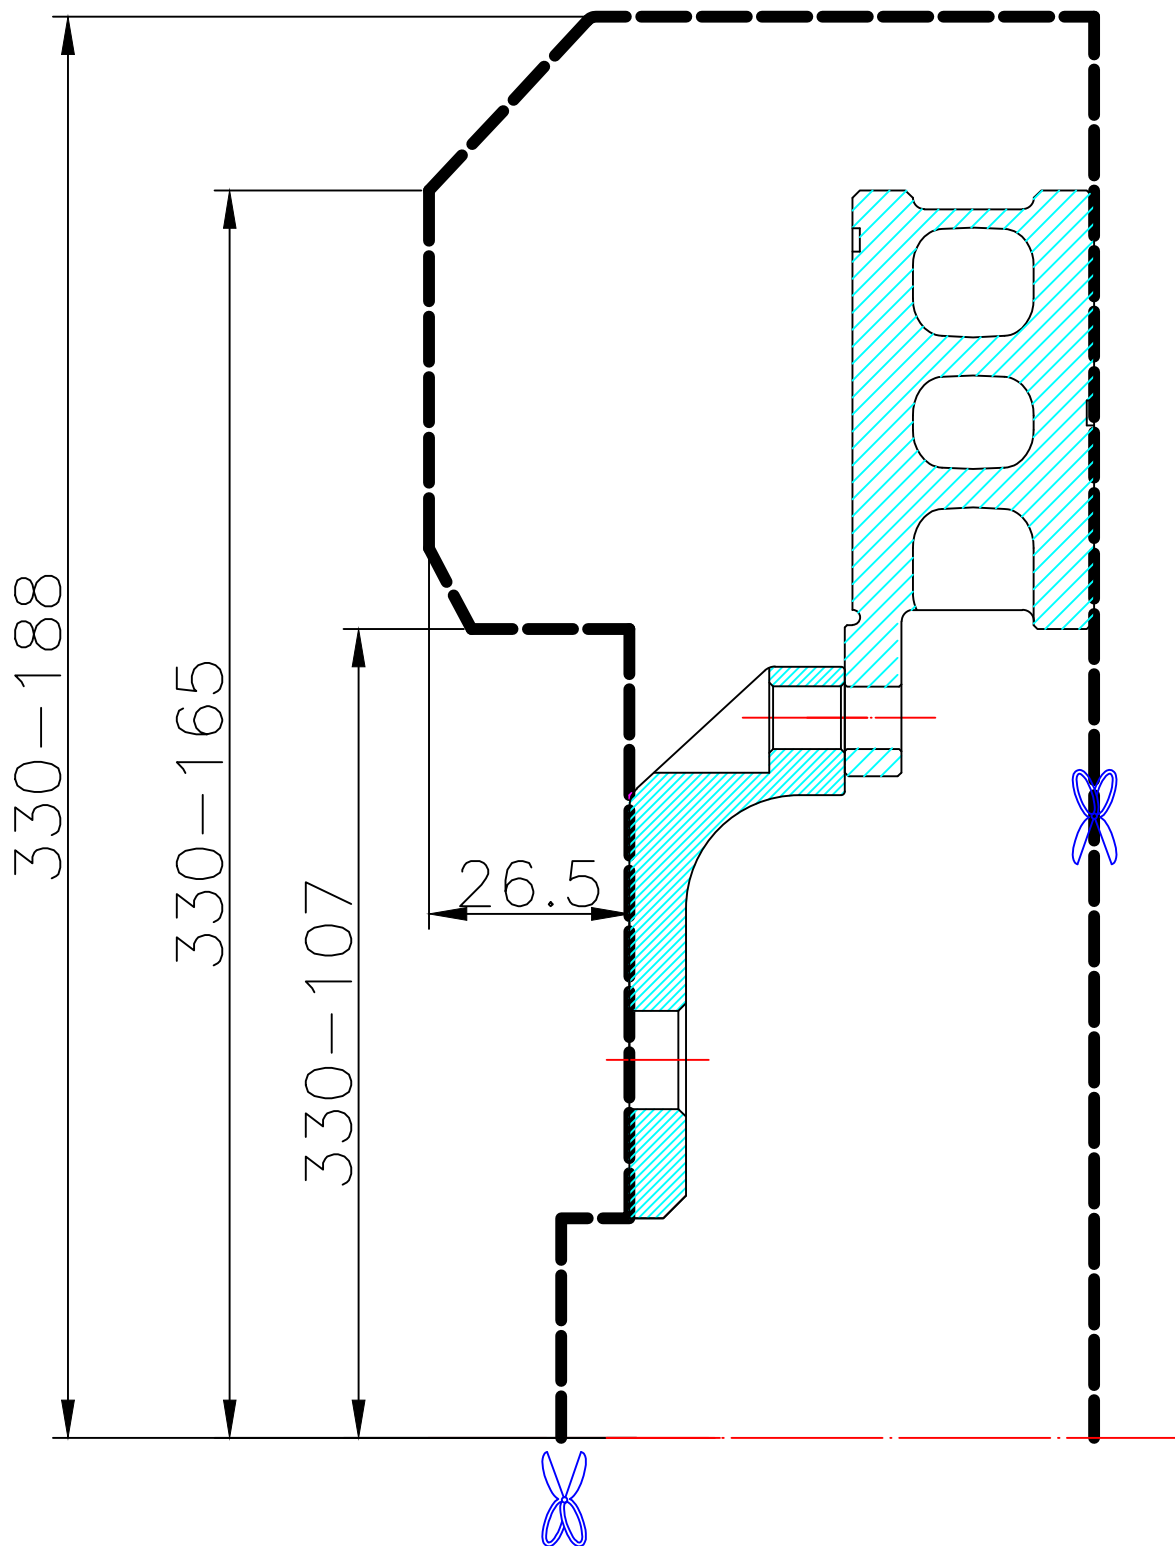

WHEEL FITMENT TEMPLATES

SUBARU	IMPREZA STI	02~04	
PARTS NO.	ROTOR DIAMETER	FRONT/REAR	PCD
SU06-8	330X 32	FRONT	5 X 100

The wheel fitment is only for your reference and it can not 100% ensure the clearance between caliper and rim is ok. if there is any interference issue, please change your wheel as possible.