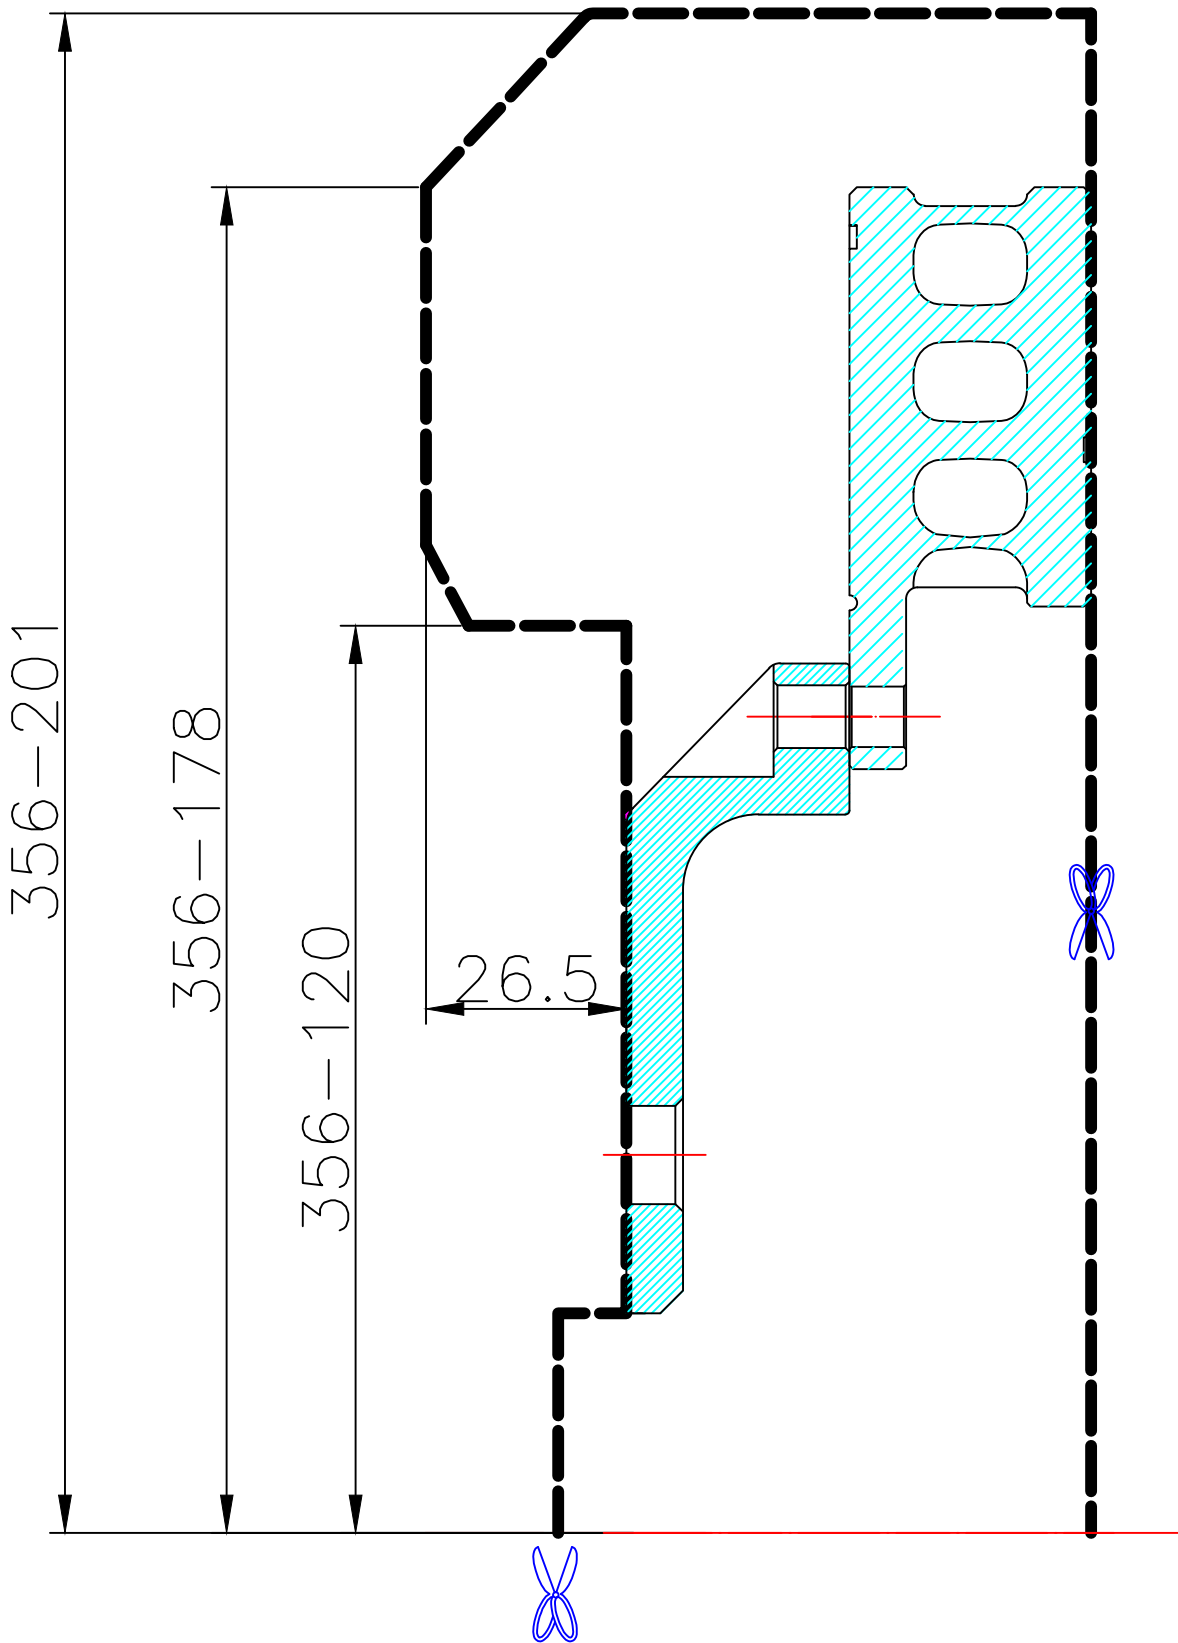

# WHEEL FITMENT TEMPLATES

SUBARU	IMPREZA GDB (WRX)	00~07	
PARTS NO.	ROTOR DIAMETER	FRONT/REAR	PCD
SU04-8	356X 32	FRONT	5 X 100

The wheel fitment is only for your reference and it can not 100% ensure the clearance between caliper and rim is ok. if there is any interference issue, please change your wheel as possible.