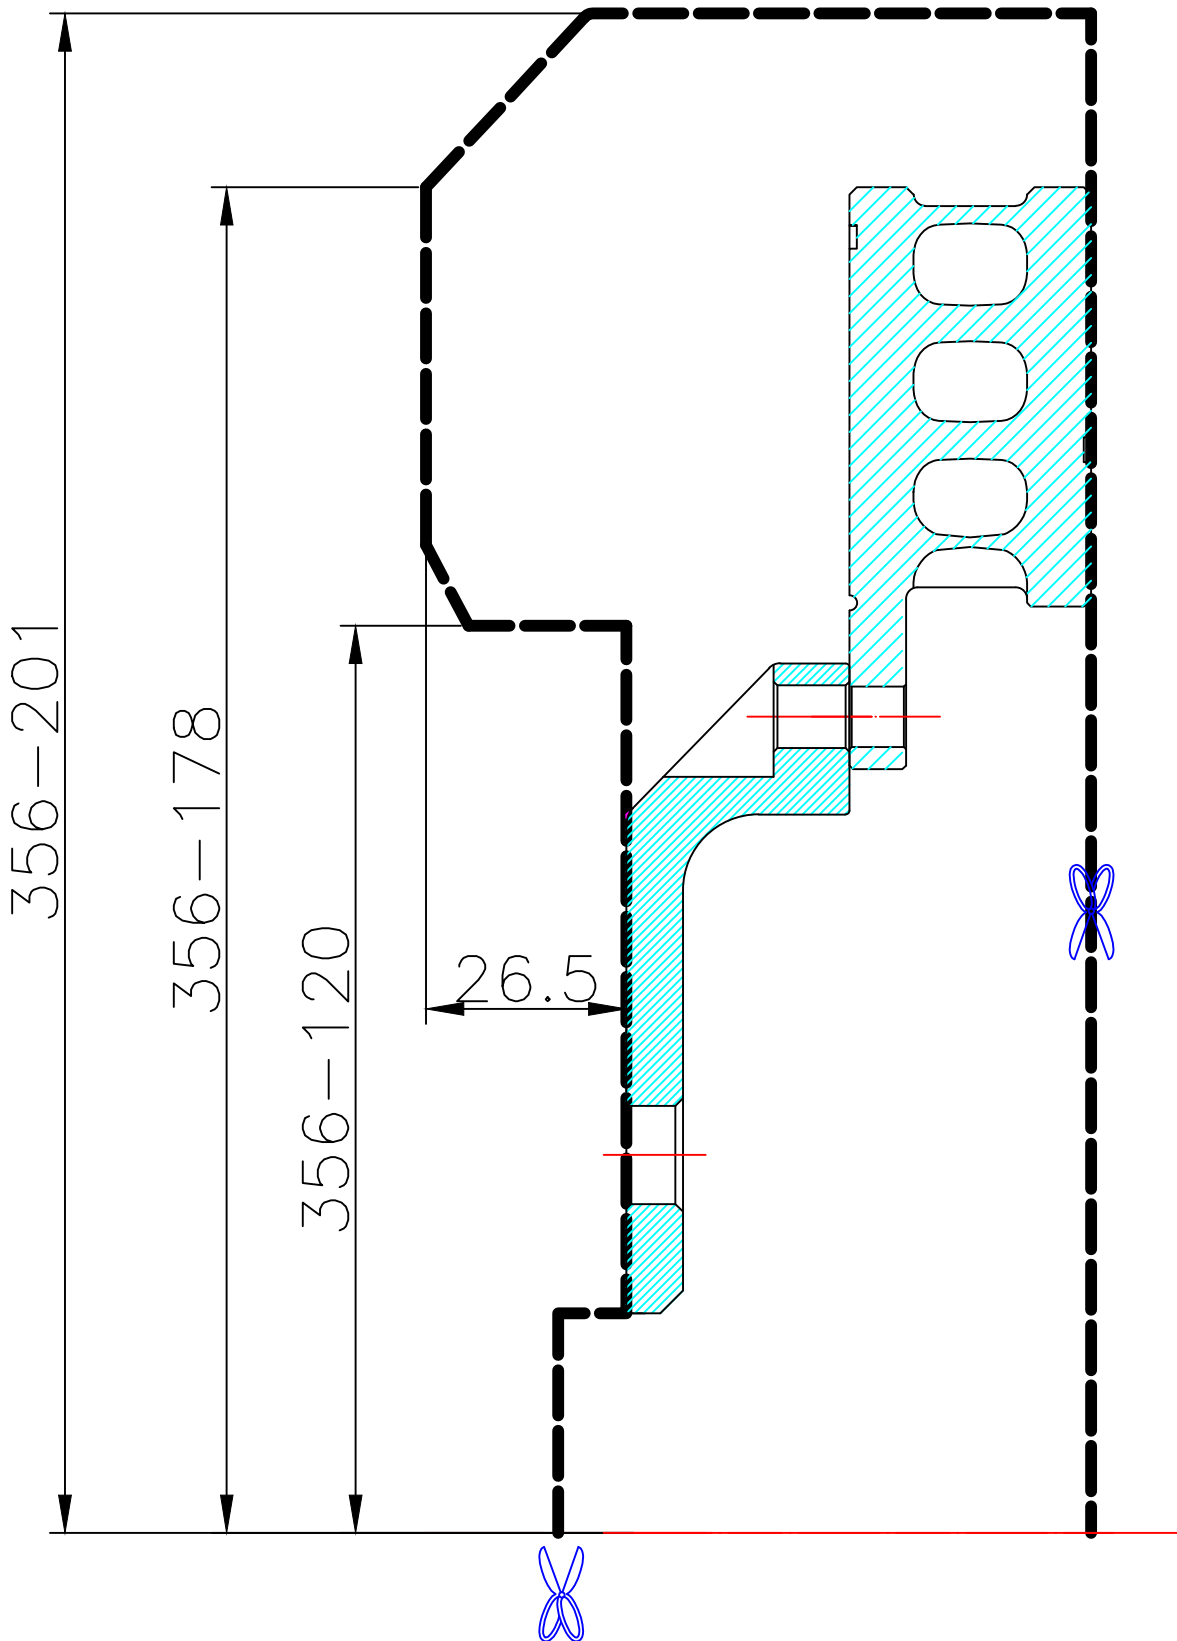

WHEEL FITMENT TEMPLATES

SUBARU	IMPREZA STI	02~04
PARTS NO.	ROTOR DIAMETER	FRONT/REAR
SU06-8	356X 32	FRONT
		PCD
		5 X 100

The wheel fitment is only for your reference and it can not 100% ensure the clearance between caliper and rim is ok. if there is any interference issue, please change your wheel as possible.