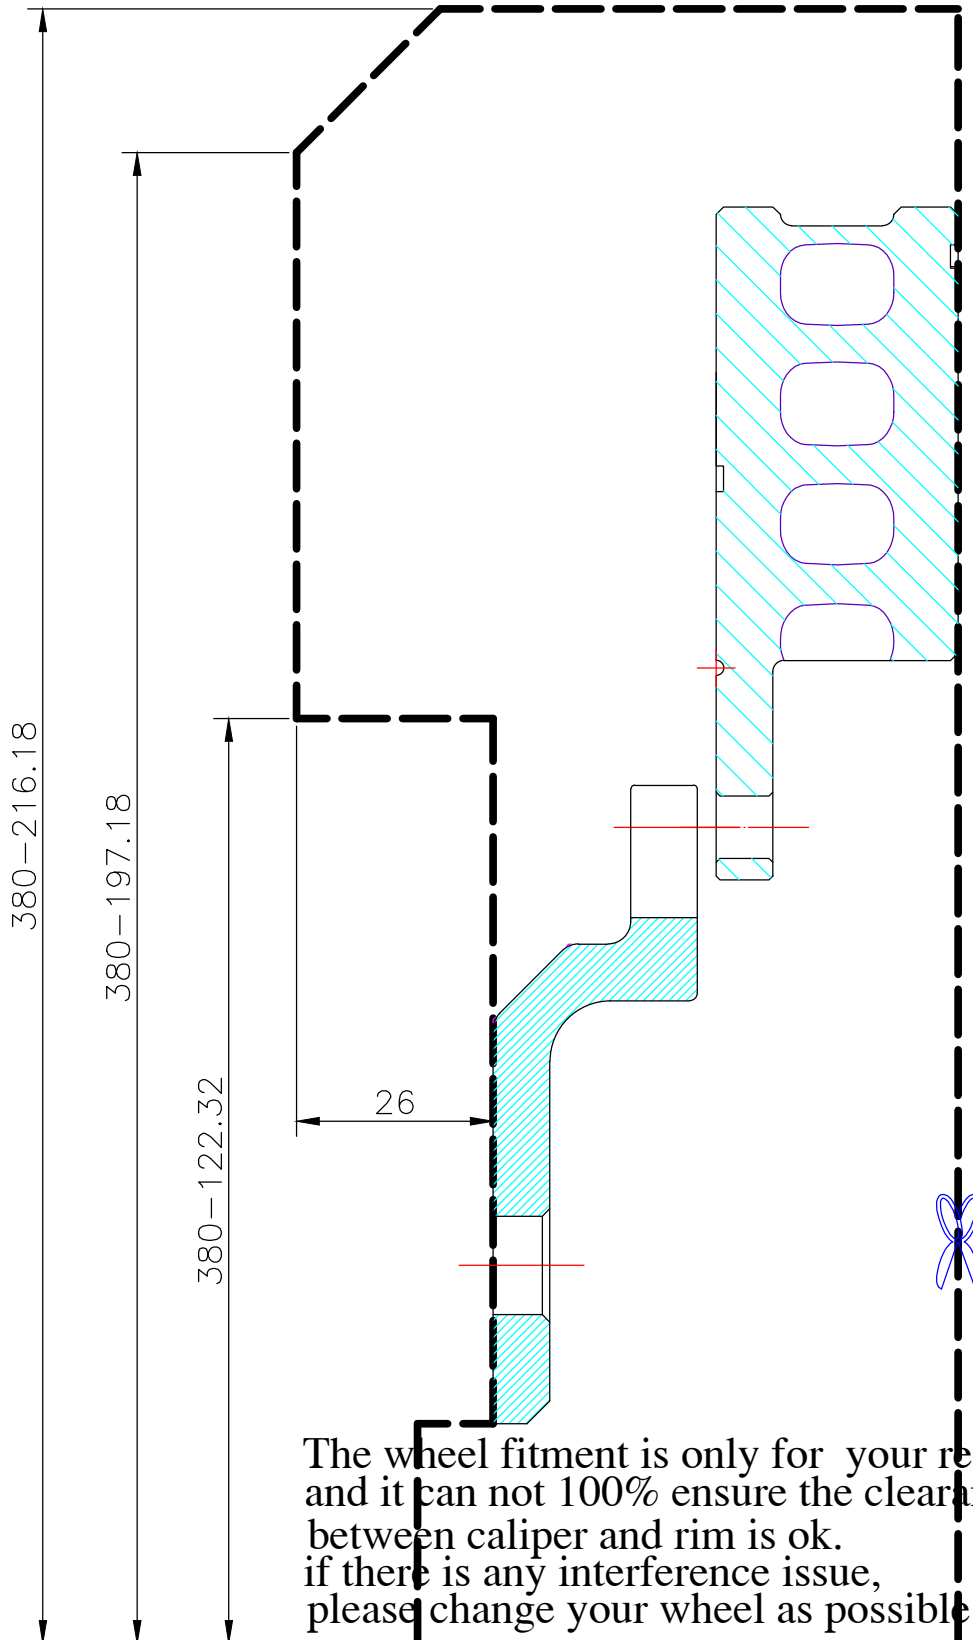

# WHEEL FITMENT TEMPLATES

SUBARU	IMPREZA GC8 (WRX)	97~02	
PARTS NO	ROTOR DIAMETER	FRONT/REAR	PCD
SU03-8	380 X 32	FRONT	5 X 100

The wheel fitment is only for your reference and it can not 100% ensure the clearance between caliper and rim is ok. if there is any interference issue, please change your wheel as possible.