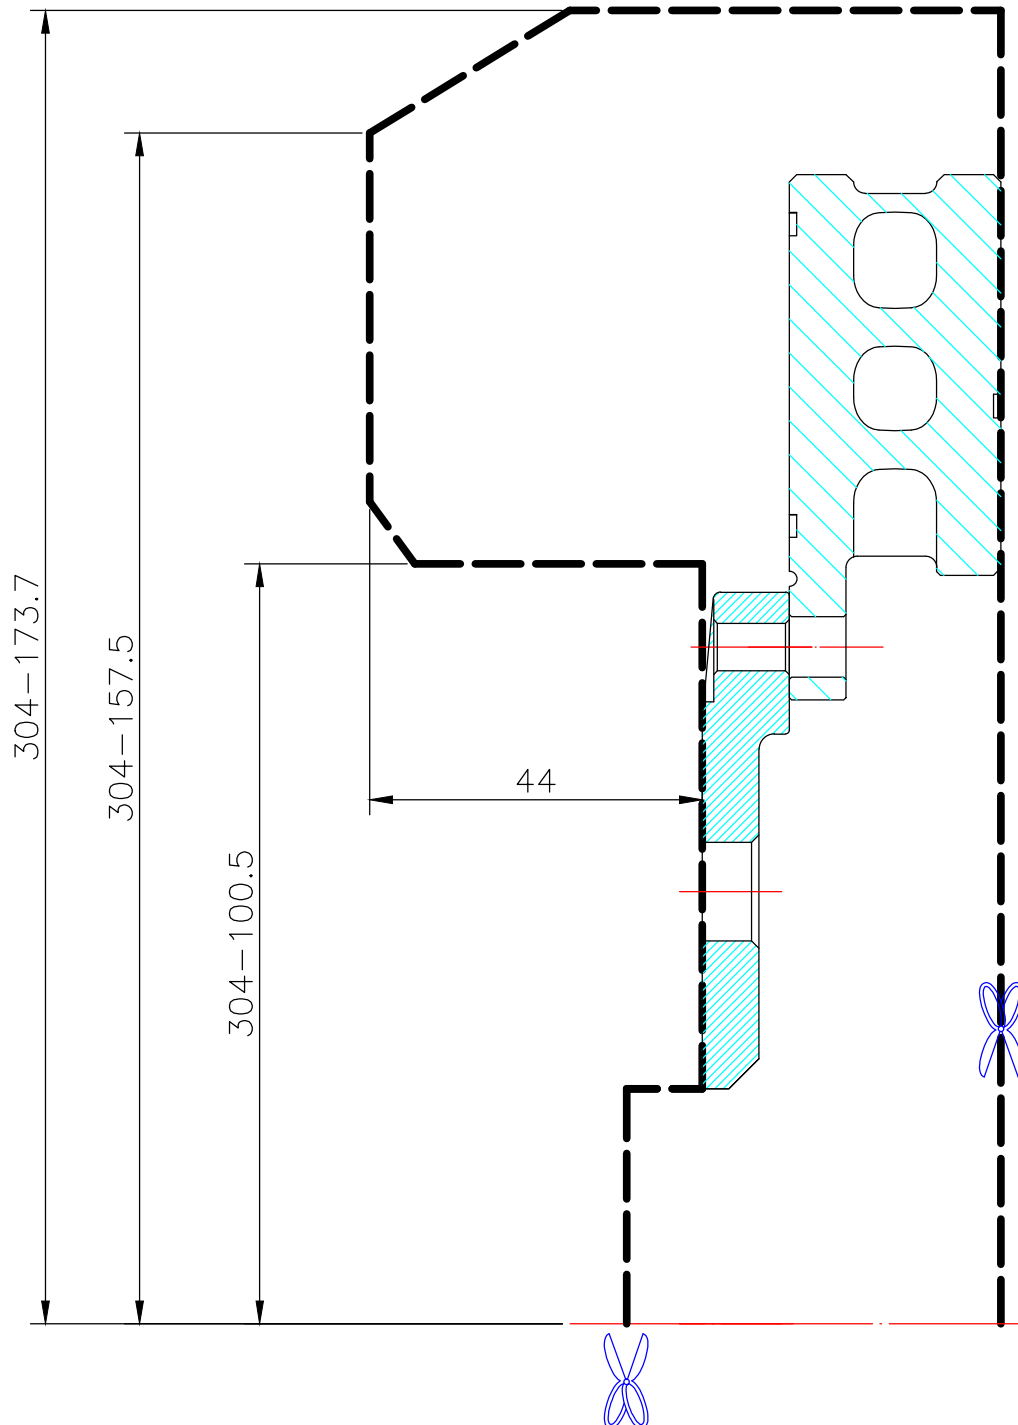

WHEEL FITMENT TEMPLATES

SUZUKI	SWIFT ZC31S SPORT	07~10	
PARTS NO.	ROTOR DIAMETER	FRONT/REAR	PCD
SU002-2-7	304 X 28	FRONT	5 X 114.3

The wheel fitment is only for your reference and it can not 100% ensure the clearance between caliper and rim is ok. if there is any interference issue, please change your wheel as possible.