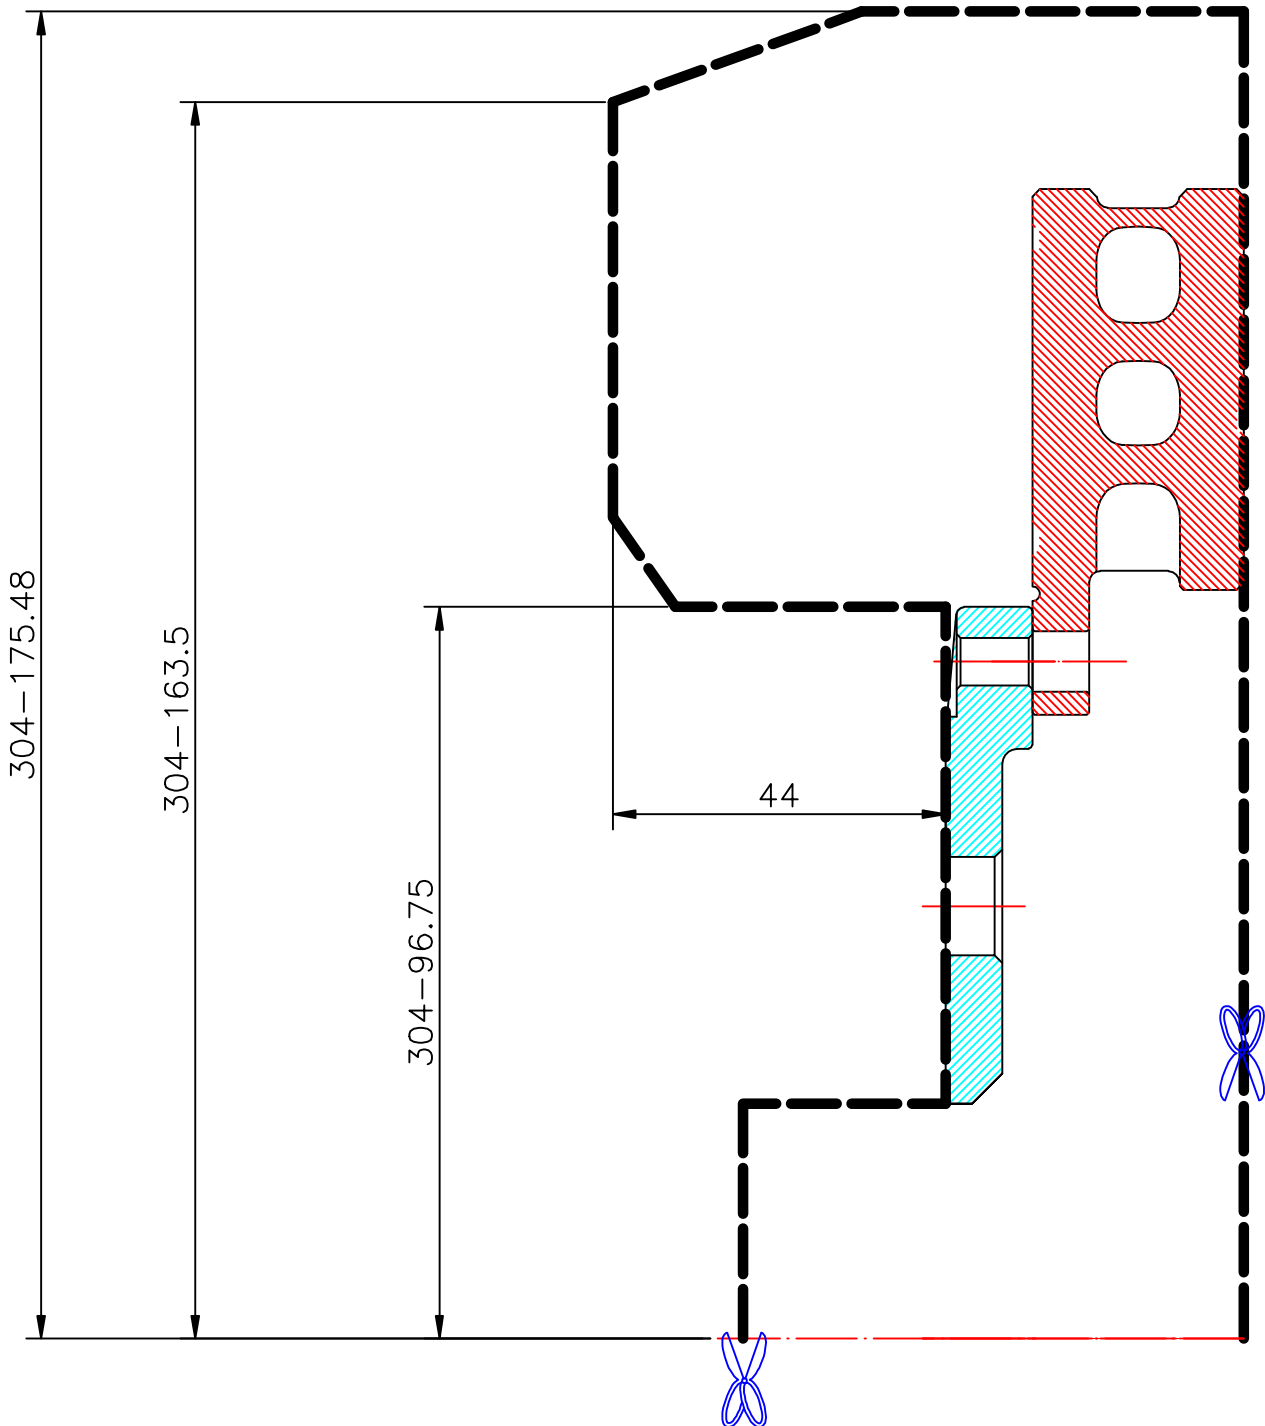

WHEEL FITMENT TEMPLATES

SUZUKI	SWIFT ZC32S SPORT	11~UP	
PARTS NO.	ROTOR DIAMETER	FRONT/REAR	PCD
SU002-3-7	304 X 28	FRONT	5 X 114.3

The wheel fitment is only for your reference and it can not 100% ensure the clearance between caliper and rim is ok. if there is any interference issue, please change your wheel as possible.