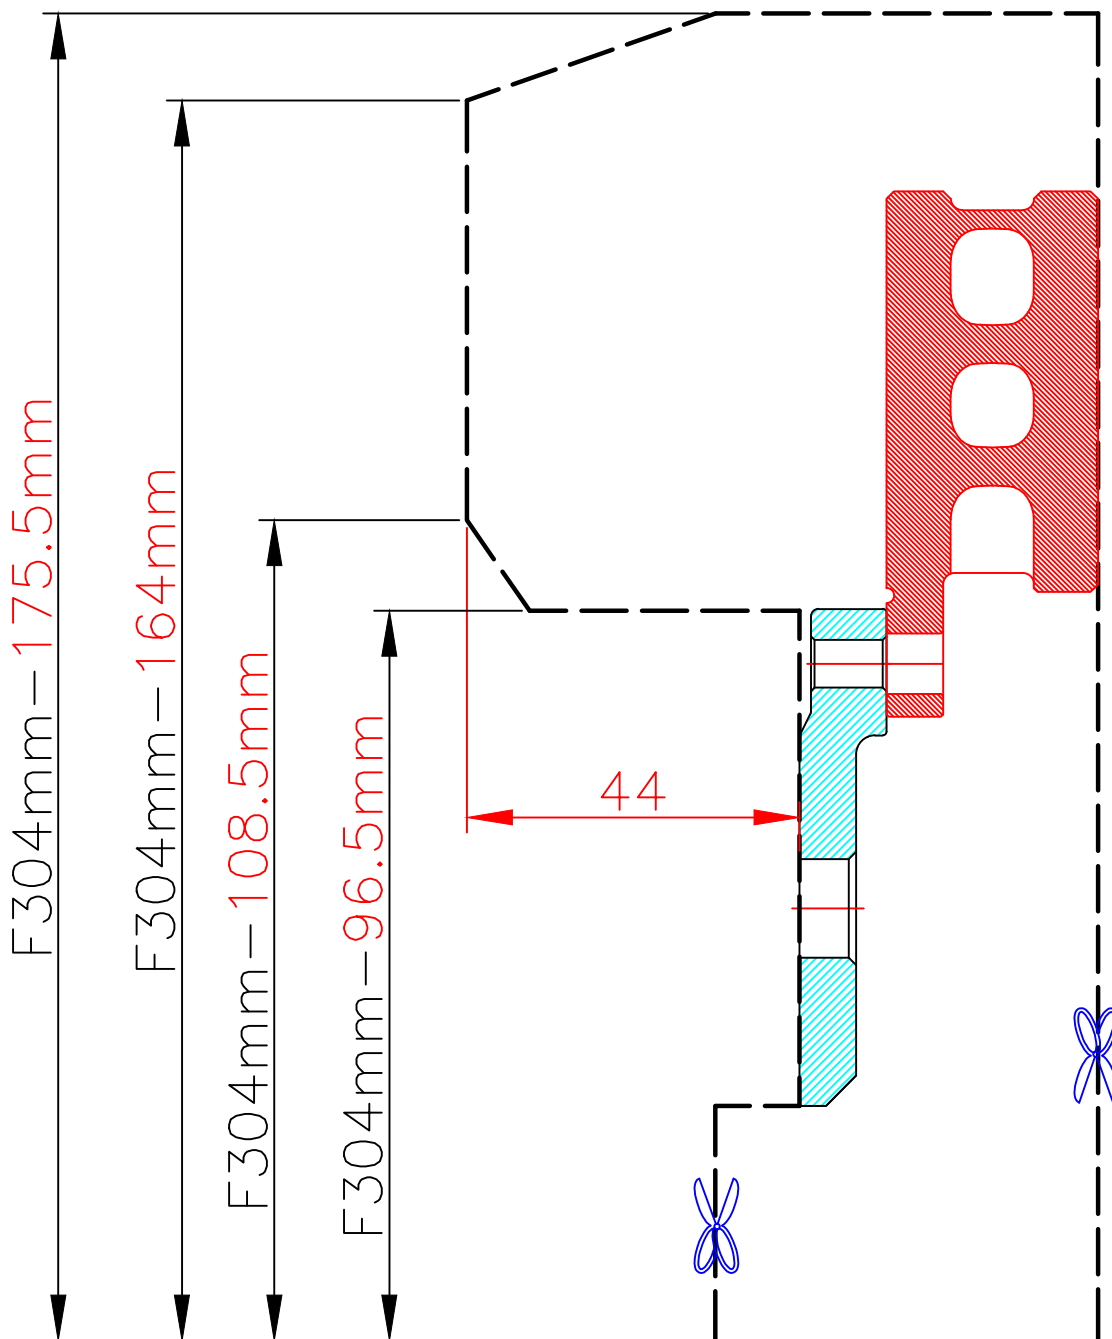

WHEEL FITMENT TEMPLATES

SUZUKI	SWIFT SPORT(MK4)		17~UP
PARTS NO.	ROTOR DIAMETER	FRONT/REAR	PCD
SU008-7	304 X 28	FRONT	5X114.3

The wheel fitment is only for your reference
 and it can not 100% ensure the clearance between caliper and rim is ok.
 if there is any interference issue, please change your wheel as possible.