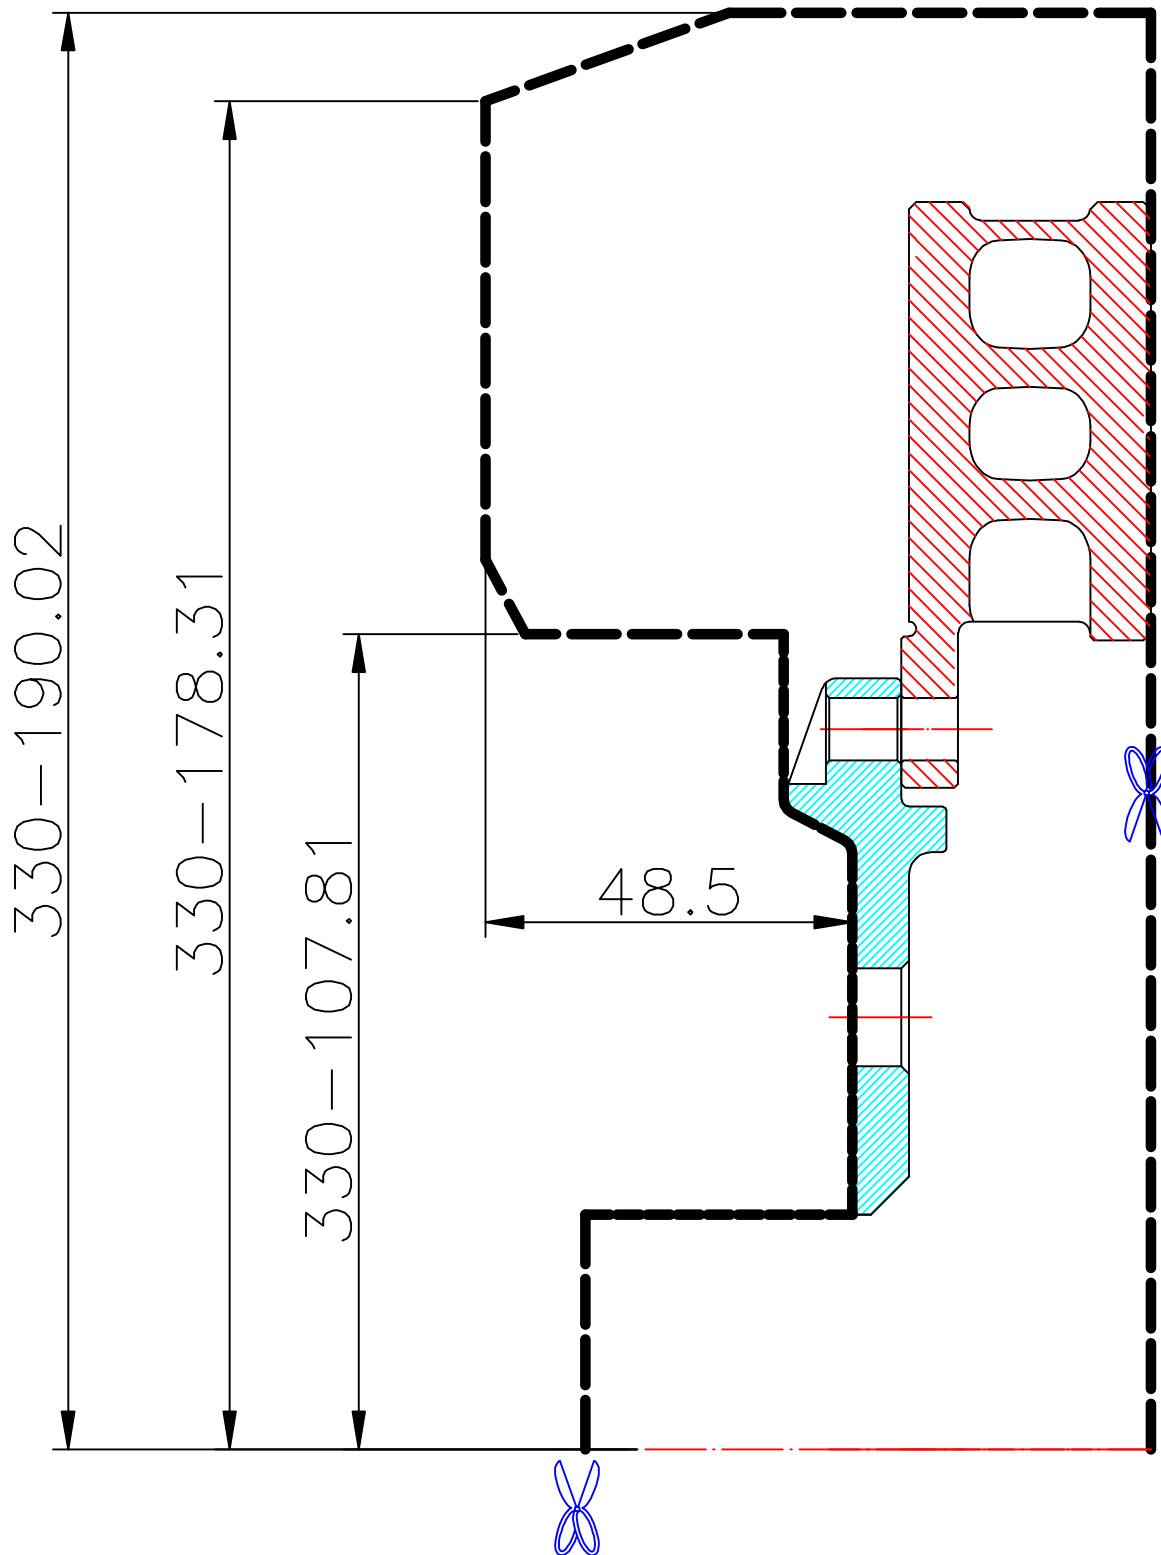

WHEEL FITMENT TEMPLATES

SUZUKI	SWIFT ZC32S	SPORT	11~UP
PARTS NO.	ROTOR DIAMETER	FRONT/REAR	PCD
SU002-3-7	330X 32	FRONT	5 X 114.3

The wheel fitment is only for your reference and it can not 100% ensure the clearance between caliper and rim is ok. if there is any interference issue, please change your wheel as possible.