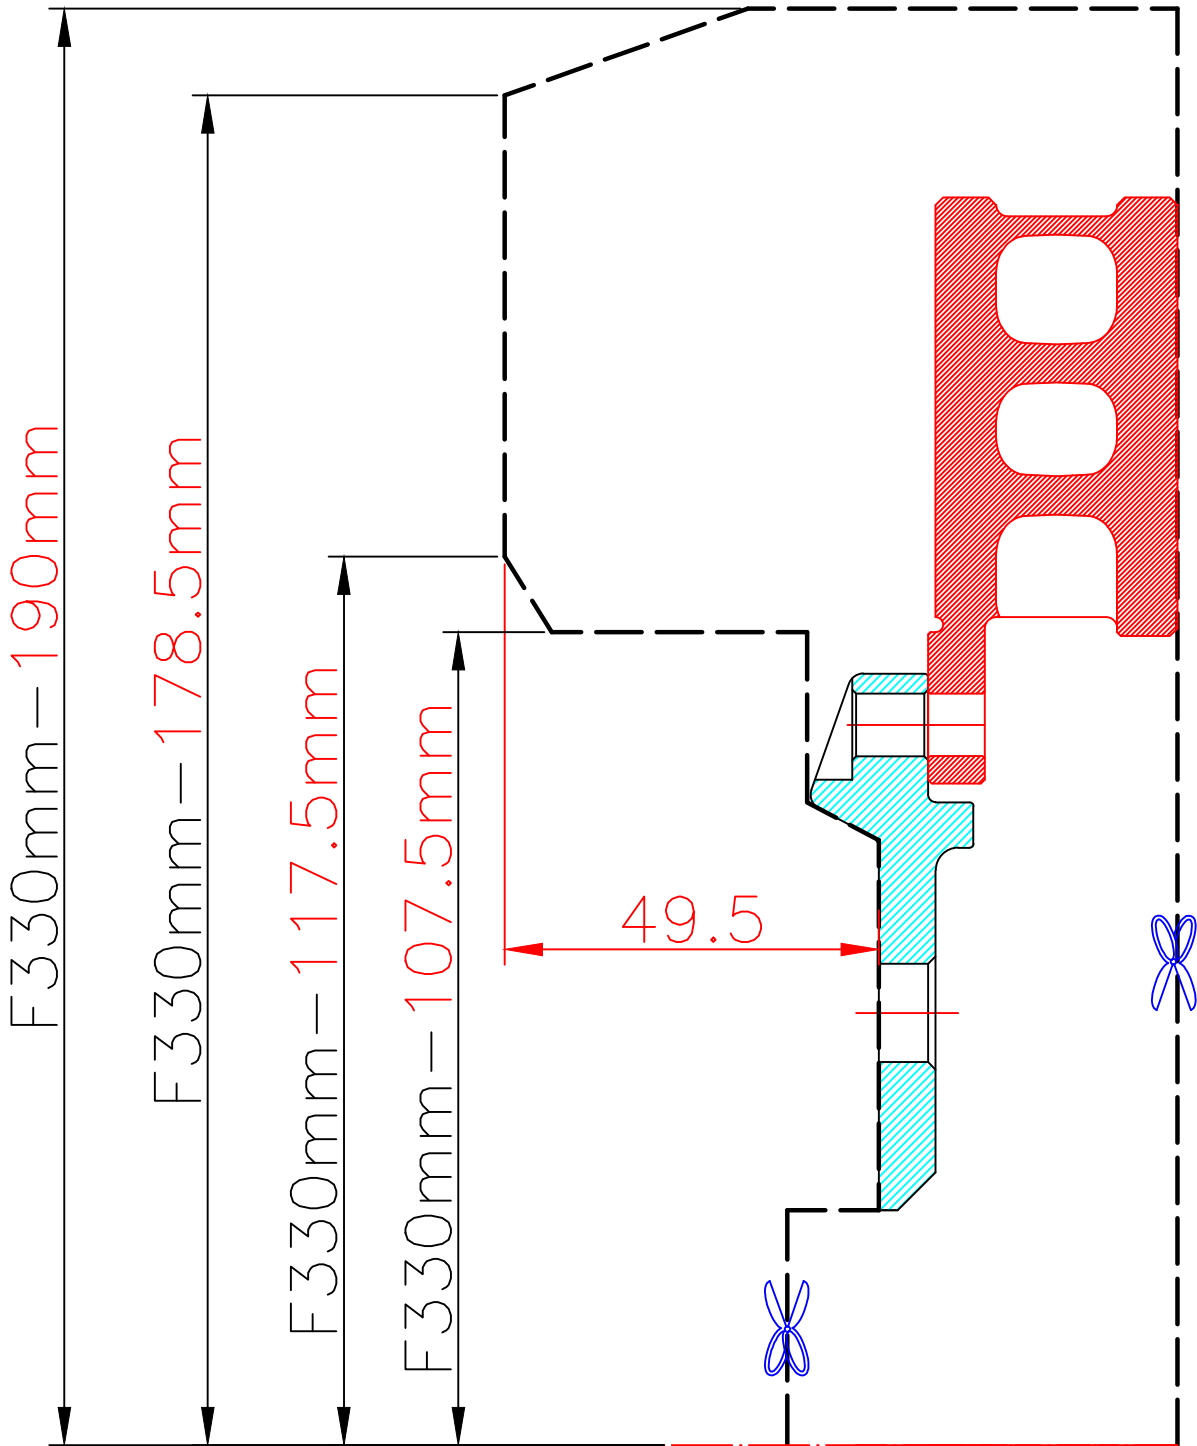

WHEEL FITMENT TEMPLATES

SUZUKI	SWIFT SPORT(MK4)	17~UP	
PARTS NO.	ROTOR DIAMETER	FRONT/REAR	PCD
SU008-7	330 X 32	FRONT	5X114.3

The wheel fitment is only for your reference and it can not 100% ensure the clearance between caliper and rim is ok. if there is any interference issue, please change your wheel as possible.