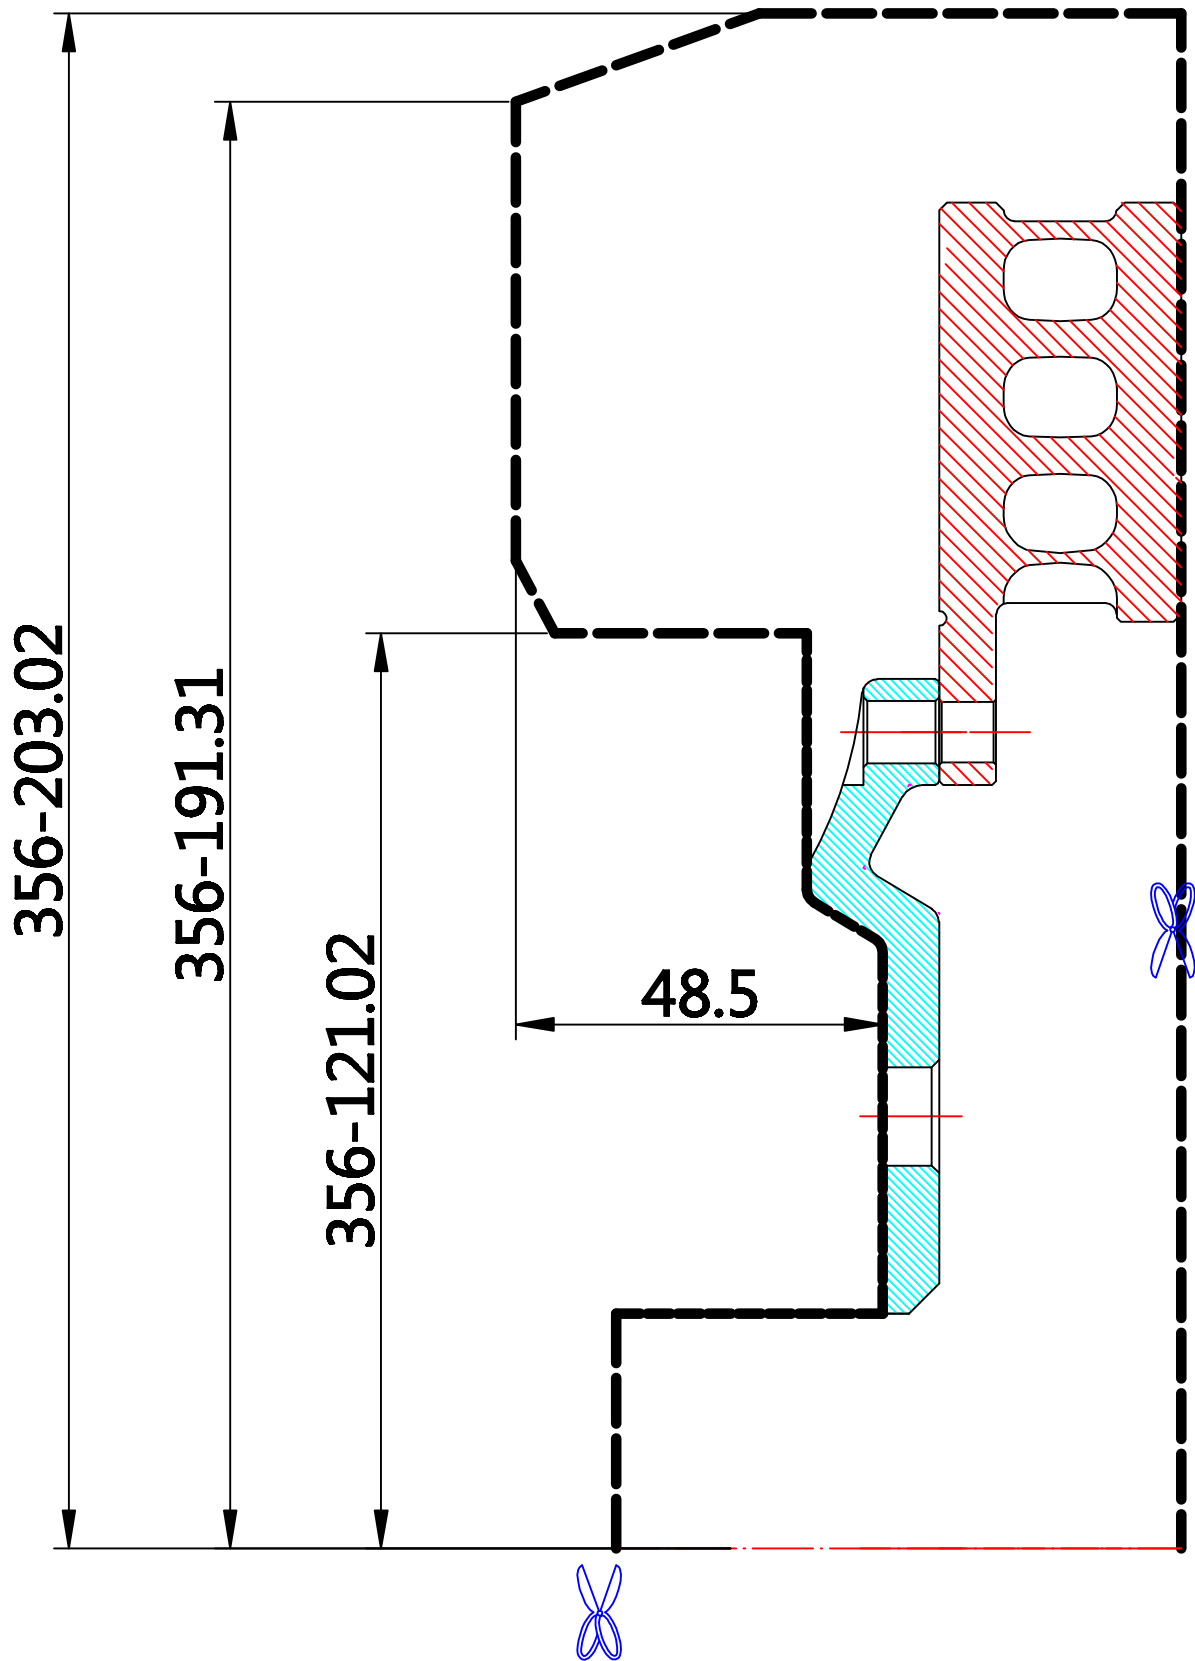

WHEEL FITMENT TEMPLATES

SUZUKI	SWIFT ZC32S	SPORT	11~UP
PARTS NO.	ROTOR DIAMETER	FRONT/REAR	PCD
SU002-3-7	356X 32	FRONT	5 X 114.3

The wheel fitment is only for your reference and it can not 100% ensure the clearance between caliper and rim is ok. if there is any interference issue, please change your wheel as possible.