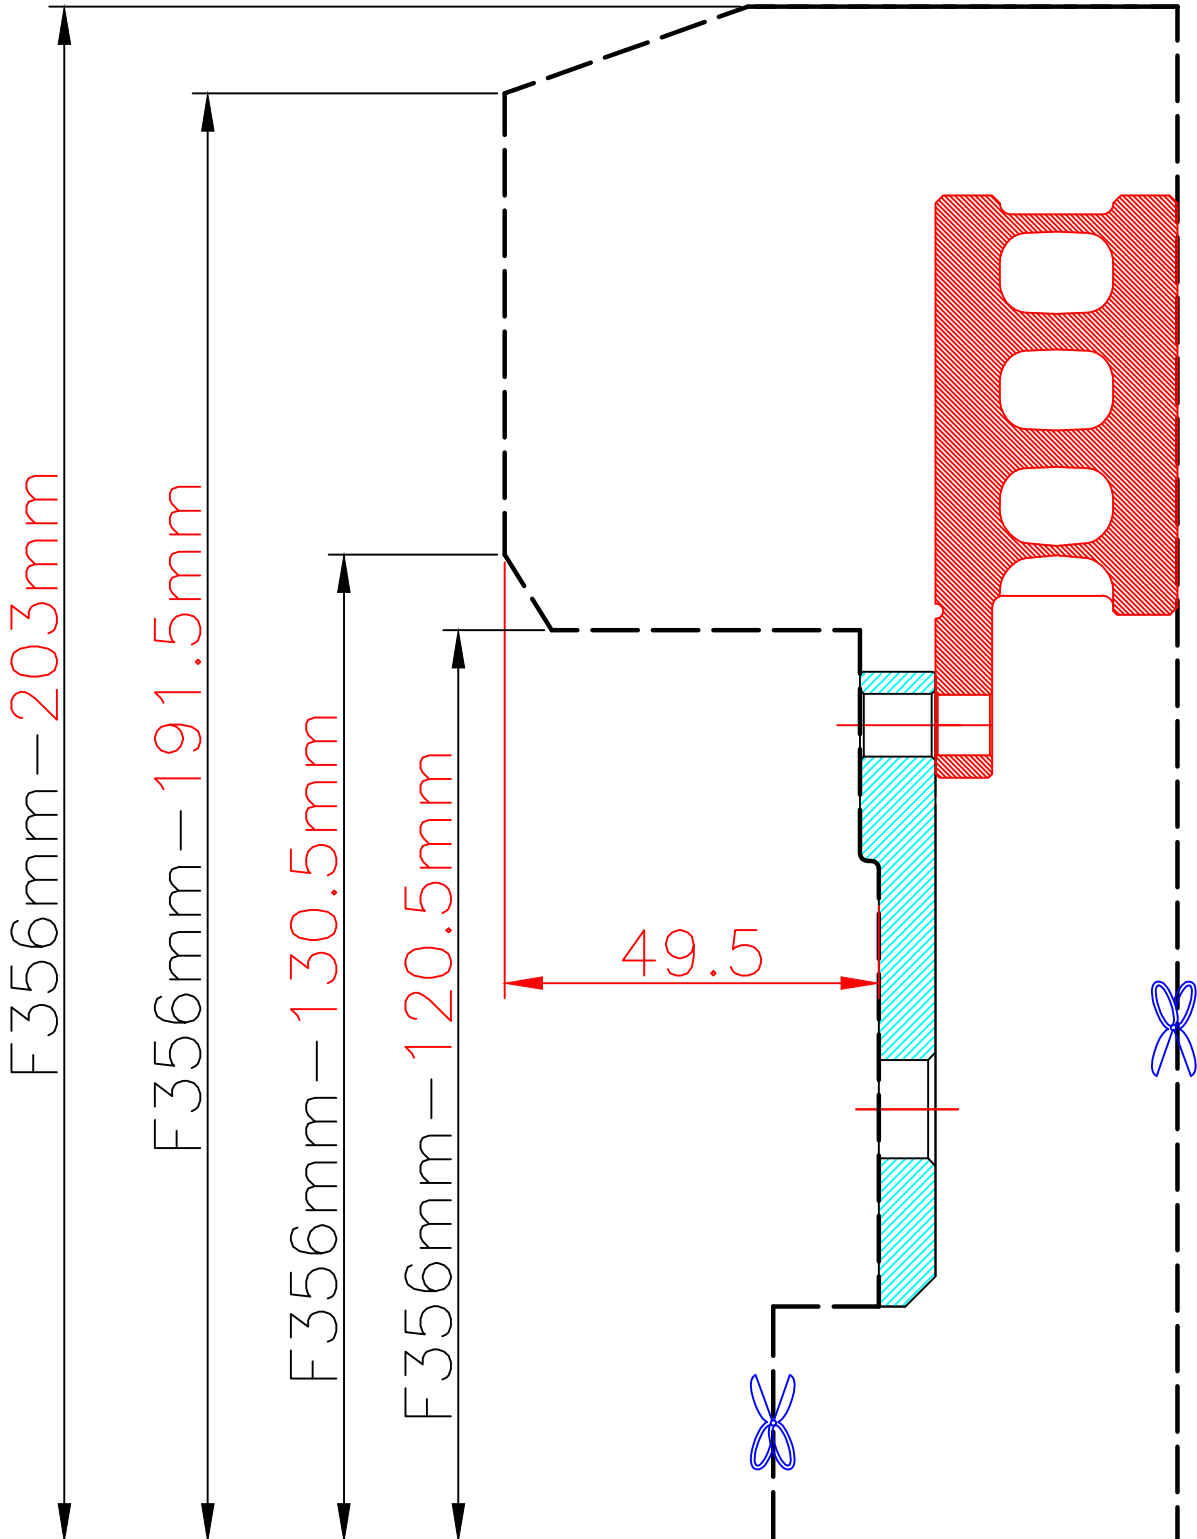

WHEEL FITMENT TEMPLATES

SUZUKI	SWIFT SPORT(MK4)	17~UP	
PARTS NO.	ROTOR DIAMETER	FRONT/REAR	PCD
SU008-7	356 X 32	FRONT	5X114.3

The wheel fitment is only for your reference and it can not 100% ensure the clearance between caliper and rim is ok. if there is any interference issue, please change your wheel as possible.